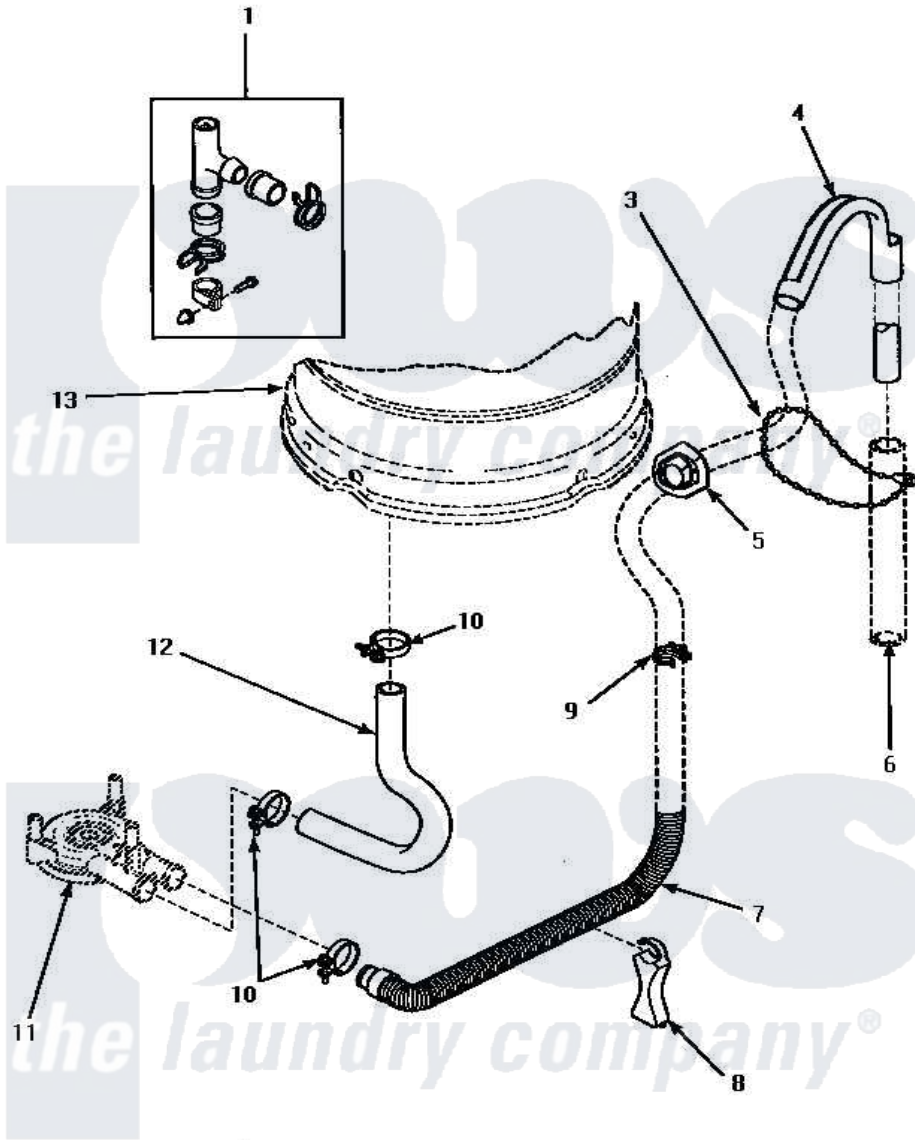

Amana AWM592 06 - DRAIN HOSE & SIPHON BREAK

DRAIN HOSE AND SIPHON BREAK

Amana [Residential Amana AWM592 Washer Parts](#) Parts Diagram 06 - DRAIN HOSE & SIPHON BREAK
 Click on the part number to view part

Item	Original Part Number	Replaced By	Status	Part Description
1	562P3	76660		Break-Sphn
3	33489	8539404		Tie-Wire
4	33615	22003814		Retainer, Drain Hose
5	32219			Relief, Strain
6	Y00000000		Not Available	SEE NOTE STANDPIPE
7	34502	40053901		Hose, Drain
8	35487			Support, Hose
9	36014			Clip, Retainer-Hose
10	35384	285655		Clamp, Hose
11	Y00000000		Not Available	SEE NOTE PUMP ASSEMBLY
12	35753			Hose, Tub To Pump-Ddp
13	Y00000000		Not Available	SEE NOTE OUTER TUB
NI	406P3	451P3		Kit Drain Extension