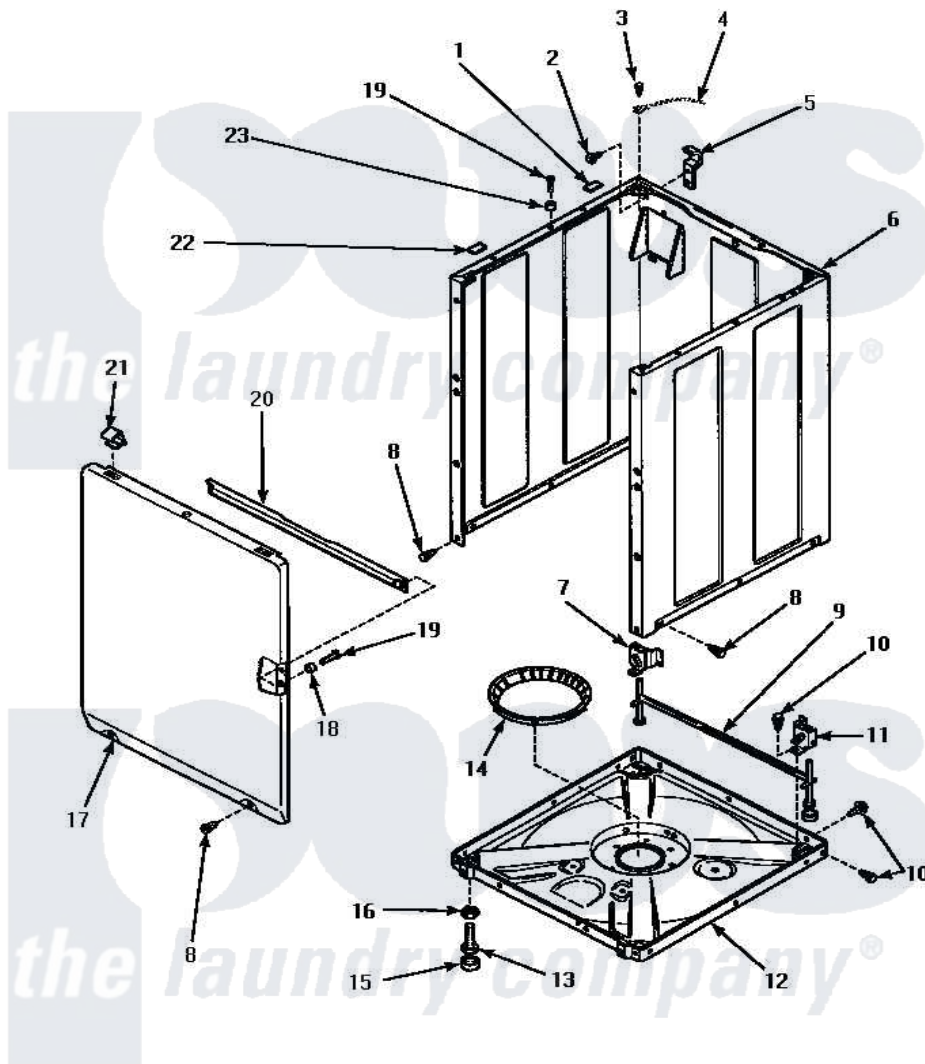

Amana AWM592 07 - FRONT PANEL, BASE & CABINET ASSY

ADD SUFFIX LETTER TO PART NUMBER TO DESIGNATE COLOR.
 H Harvest Gold L Almond W White

FRONT PANEL, BASE AND CABINET ASSEMBLY

Amana [Residential Amana AWM592 Washer Parts](#) Parts Diagram 07 - FRONT PANEL, BASE & CABINET ASSY
 Click on the part number to view part

Item	Original Part Number	Replaced By	Status	Part Description
1	36226			Pad, Bumper .25
2	34499		Not Available	SCREW, No.10B X 1/4 TAP IN HX
3	56392		Not Available	SCREW,8-18 X 3/8 TAPPI
4	Y00000000		Not Available	SEE NOTE GROUND WIRE, GREEN
5	Y27103			Hinge, Hold-Down Lug
6	34475WP	38612WP		Kit-Service
"	34475LP	38612LP		Kit Service Cabinet
"	34475HP		Not Available	KIT,SERVICE CABINET
7	36037			Bracket, Sll-Left
8	27196	27001200		Screw
9	34443			Assembly, Leg And Stabilier
10	35148		Not Available	SCREW,1/4-14 X 3/8 HX HD
11	36036		Not Available	BRACKET,SLL-RIGHT
12	34434P			Assembly Nut/Leg Base
13	Y34319	22003428		Leg, Adjustable

14	36108		Not Available	SNUBBER PAD & ISOLATOR
15	34318	40016001		Foot, Rubber
16	Y21899	40038101		Nut, Leg
17	34656HP		Not Available	ASSY,FRONT PANEL
"	34656WP			Assembly, Front Panel
"	34656LP			Assembly, Front Panel
18	28102			Locator, Panel
19	32671	Y014874		Screw, Idler Arm And Sleeve
20	Y35097		Not Available	BRACE, FRT PNL
21	35865			Clip, Hold-Down Front Panel
22	Y56128			Pad, Bumper
23	56079	505187		Locator, Panel