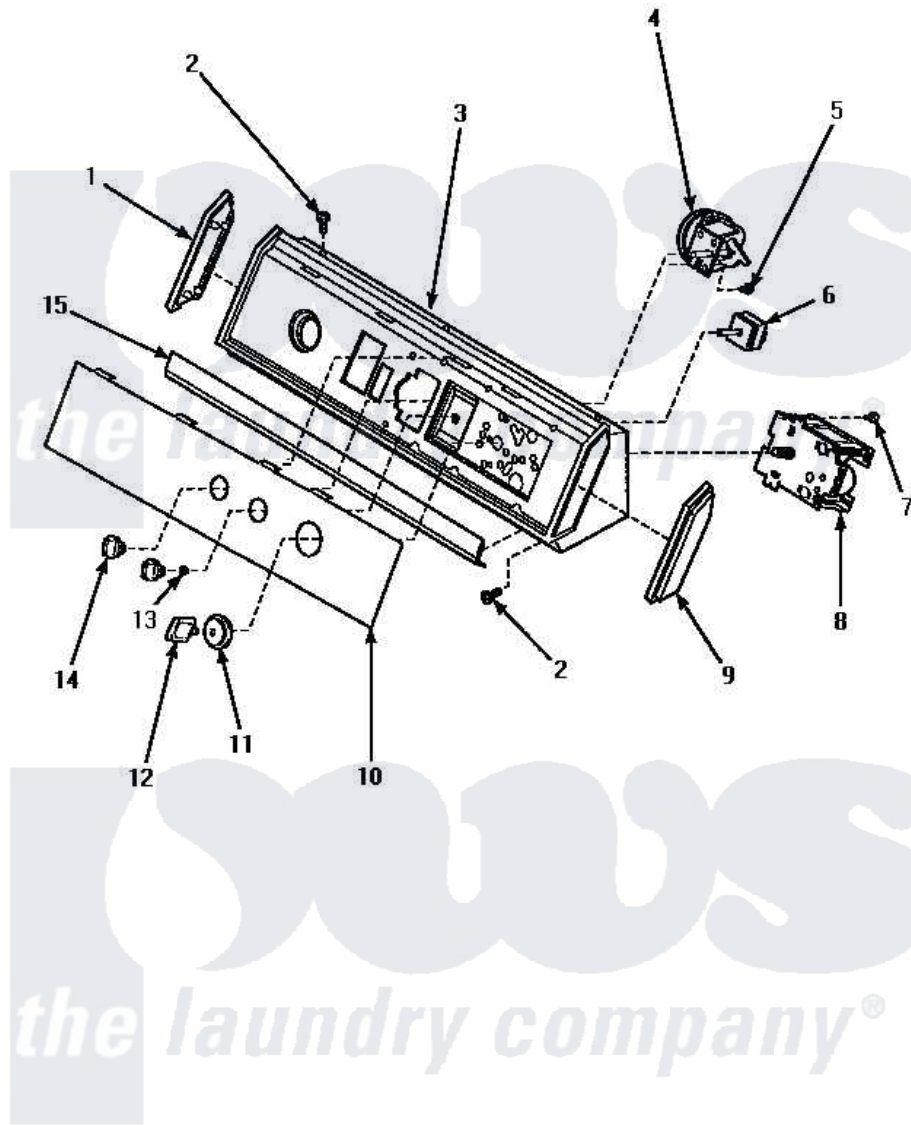

Amana AWM592 08 - GRAPHIC PANEL, CONTROL HOOD & CONTROLS

GRAPHIC PANEL, CONTROL HOOD AND CONTROLS

Amana [Residential Amana AWM592 Washer Parts](#) Parts Diagram 08 - GRAPHIC PANEL, CONTROL HOOD & CONTROLS

[Click on the part number to view part](#)

Item	Original Part Number	Replaced By	Status	Part Description
"	NOTE:		Not Available	OUTER TUB COVER AND GASKET TOOL IS FOR REMOVAL OF 36025 OUTER TUB COVER FROM OUTER TUB AND INSTALLATION OF 32857 GASKET IN OUTER TUB COVER.
1	31249		Not Available	CAP,END-L.H.-CHROME
2	31752		Not Available	SCREW,No.8ABX3/4 POZIDRI
3	31811		Not Available	ASSY,HOOD & MOUNTING B
4	36045	40055101		Switch, Pressure
5	31260			Screw, No.8 X 3/8 Ind H
6	32189			Switch, Temp
7	23962	W10116760		Screw
8	32039			Timer, 4 Cycle
9	31248			Cap, End-RH-Chrome
10	35233			Panel, Graphics

11	33817	Not Available	ASSY,TIMER SKIRT-BLACK
12	33897		Knob, Timer-Washer-Blac
13	57584	Not Available	NUT
14	33610		Assembly, Knob-Rotary-Black
15	33123R		Trim