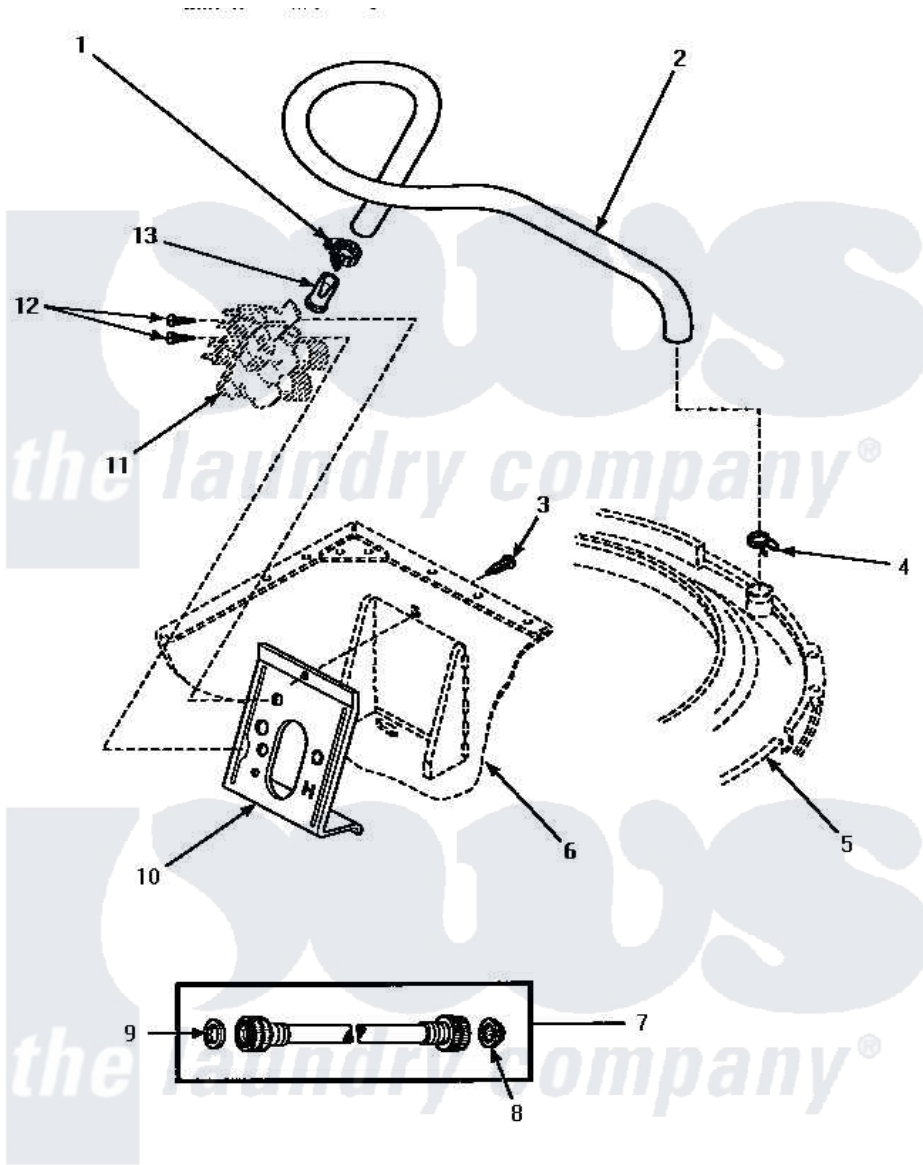

Amana AWM592 09 - INLET/FILL HOSE & MIXING VLV MTG BRKT

INLET HOSE, FILL HOSE AND MIXING VALVE MOUNTING BRACKET

Amana [Residential Amana AWM592 Washer Parts](#) Parts Diagram 09 - INLET/FILL HOSE & MIXING VLV MTG BRKT
 Click on the part number to view part

Item	Original Part Number	Replaced By	Status	Part Description
1	27643	596669		Clamp, Manifold
2	35874	38155		Hose, Mix Valve To TU
3	33562	27001200		Screw
4	29210			Hose Clamp
5	Y00000000		Not Available	SEE NOTE OUTER TUB COVER
6	Y00000000		Not Available	SEE NOTE CABINET
7	28330P	202860		Inlet Hose Assembly
8	28605	22002960		Strainer, Washer Inlet
9	20290	Y013783		Washer, Inlet Hose
10	34972	39407		Bracket, Valve
11	Y00000000		Not Available	SEE NOTE MIXING VALVE ASSEMBLY
12	56392		Not Available	SCREW,8-18 X 3/8 TAPPI
13	34500	22001900		Preventer, Back Flow