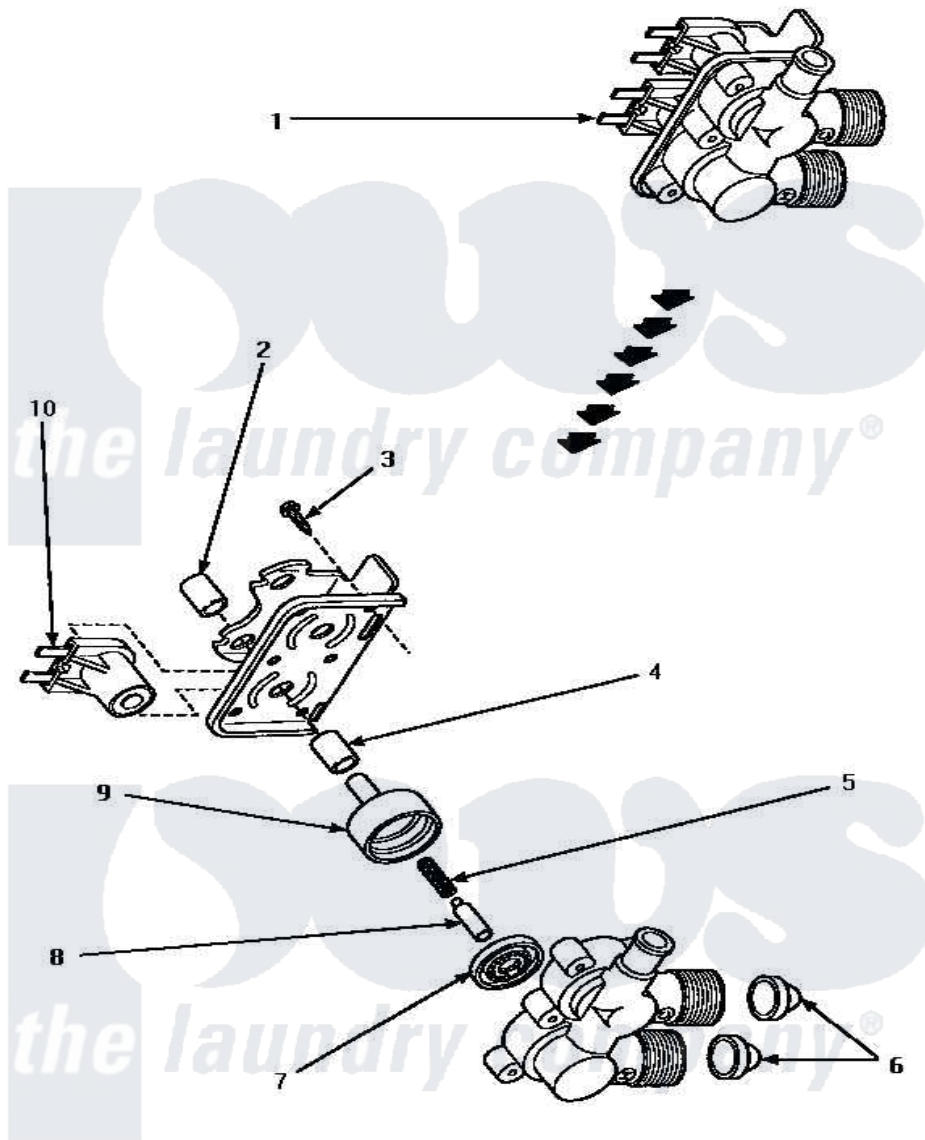

Amana AWM592 10 - MIXING VALVE ASSY

MIXING VALVE ASSEMBLY

Amana [Residential Amana AWM592 Washer Parts](#) Parts Diagram 10 - MIXING VALVE ASSY

[Click on the part number to view part](#)

Item	Original Part Number	Replaced By	Status	Part Description
1	34963	34963P		Valve Mixing Package
2	24128		Not Available	SLEEVE, LONG
3	25817C		Not Available	SCREW
4	24129		Not Available	SLEEVE, SHORT
5	23224E		Not Available	SPRING
6	24122	22002960		Strainer, Washer Inlet
7	24134		Not Available	DIAPHRAGM
8	24132		Not Available	ARMATURE
9	24130			Guide, Armature
10	33930A	33930		Valve, Mixing