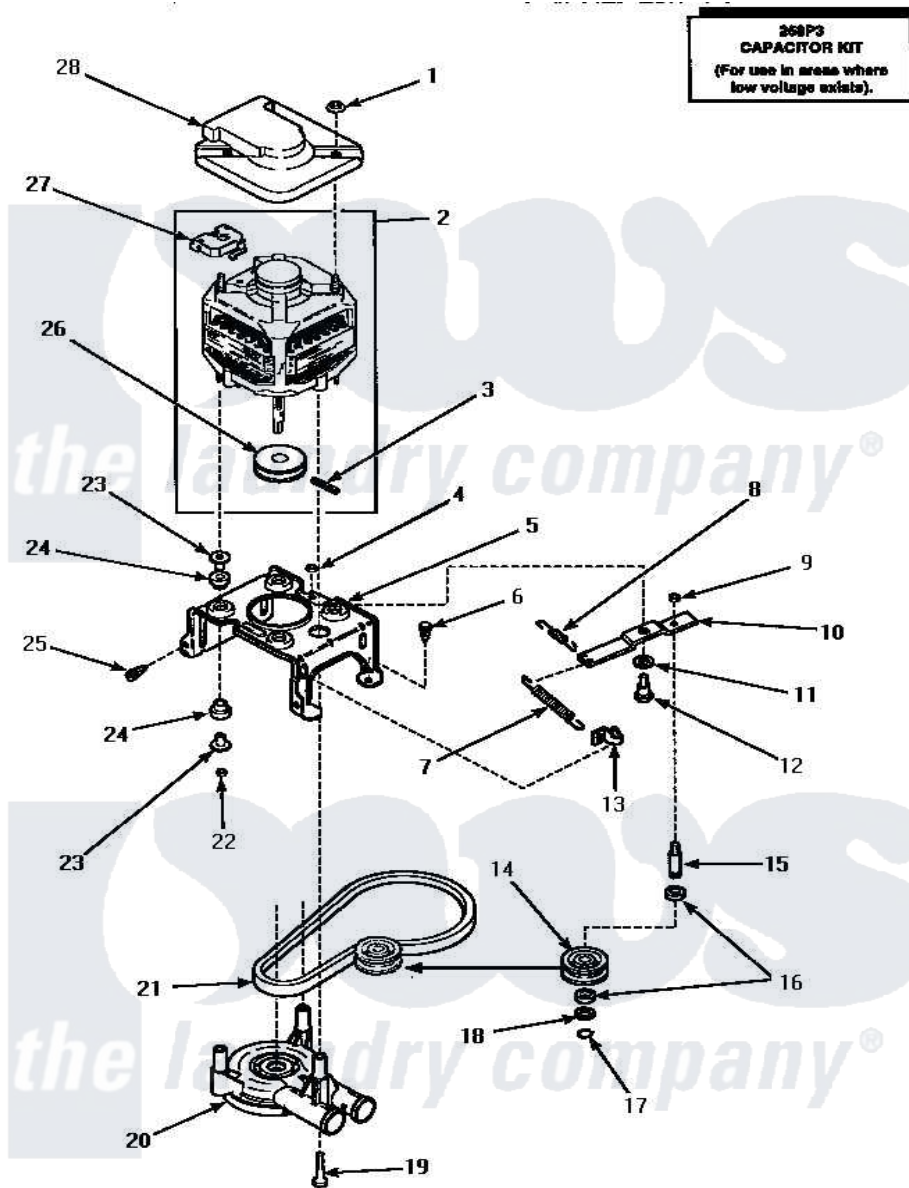

# Amana AWM592 12 - MOTOR, MTG BRKT, BELT, PUMP & IDLER ASSY

## MOTOR, MOUNTING BRACKET, BELT, PUMP AND IDLER ASSEMBLY

Amana [Residential Amana AWM592 Washer Parts](#) Parts Diagram 12 - MOTOR, MTG BRKT, BELT, PUMP & IDLER ASSY

[Click on the part number to view part](#)

Item	Original Part Number	Replaced By	Status	Part Description
1	35139		Not Available	PALNUT
2	34571	<a href="#">27001215</a>		Motor W/Pulley
3	<a href="#">23750</a>			Pin, Roll
4	52566	<a href="#">27001225</a>		Nut, Jam Mid Lock 1/4-20
5	34890		Not Available	BRACKET,MOTOR MOUNT
6	Y31645	<a href="#">27001200</a>		Screw
7	33110	<a href="#">37366</a>		Spring, Idler
8	30620		Not Available	SPRING,IDLER LEVER HEL
9	28803	<a href="#">2221070</a>		Clamp, Nylon
10	31054	<a href="#">40041002</a>		Lever, Idler
11	81392	<a href="#">40054701</a>		Washer
12	27229	<a href="#">40038901</a>		Screw, 1/4-20
13	<a href="#">28849</a>			Clip, Spring
14	28800		Not Available	WHEEL,IDLER
15	<a href="#">28802</a>			Shaft, Idler
16	<a href="#">Y29443</a>			Washer, Felt

17	<a href="#">23748</a>		Ring, Retaining
18	<a href="#">52549</a>		Washer, 501 ID X3/4 Odx
19	Y34565	<a href="#">40063701</a>	Screw, 10-16 x 1.75
20	35742P	<a href="#">27001233</a>	Pump
21	<a href="#">28808</a>		Belt, Agitate And Spin
22	35423	<a href="#">3400029</a>	Nut, Adapter Plate
23	<a href="#">34791</a>		Post, Mount-Motor
24	<a href="#">34788</a>		Mount, Motor
25	Y31645	<a href="#">27001200</a>	Screw
26	27171	Not Available	PULLEY, MOTOR
27	35632	Not Available	SWITCH, MOTOR
28	34754	<a href="#">40112301</a>	Shield, Motor
NI	258P3	Not Available	KIT,CAPACITOR