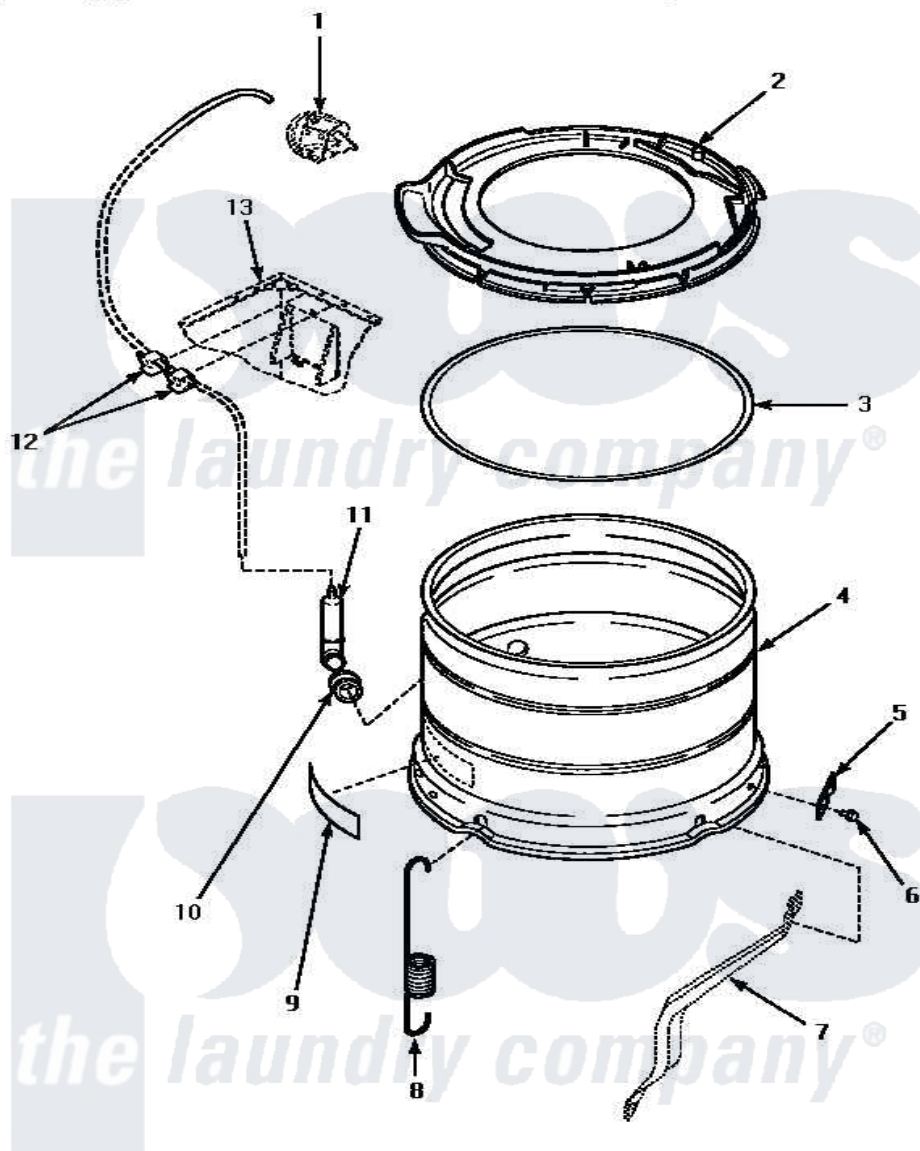

# Amana AWM592 13 - OUTER TUB, COVER & PRESSURE HOSE

## OUTER TUB, COVER AND PRESSURE HOSE

Amana [Residential Amana AWM592 Washer Parts](#) Parts Diagram 13 - OUTER TUB, COVER & PRESSURE HOSE

[Click on the part number to view part](#)

Item	Original Part Number	Replaced By	Status	Part Description
1	Y00000000		Not Available	SEE NOTE PRESSURE SWITCH
2	36025	<a href="#">36025P</a>		Assembly, Tub Cover and Gasket
3	<a href="#">32857</a>			Gasket, Tub Cover Small
4	<a href="#">34438P</a>			Assembly, Outer Tub
5	<a href="#">27926</a>			Plate, Leg .063
6	35369	<a href="#">40128701</a>		Screw, 5/16-18 X .50
7	Y00000000		Not Available	SEE NOTE SUPPORT LEG
8	<a href="#">35948</a>			Spring, Leg-Large Tub
9	500049		Not Available	STICKER
10	29175	<a href="#">40037801</a>		Grommet
11	30907	<a href="#">40008501</a>		Assembly, Pressure Bulb
12	<a href="#">21036</a>			Clip, Cable
13	Y00000000		Not Available	SEE NOTE CABINET