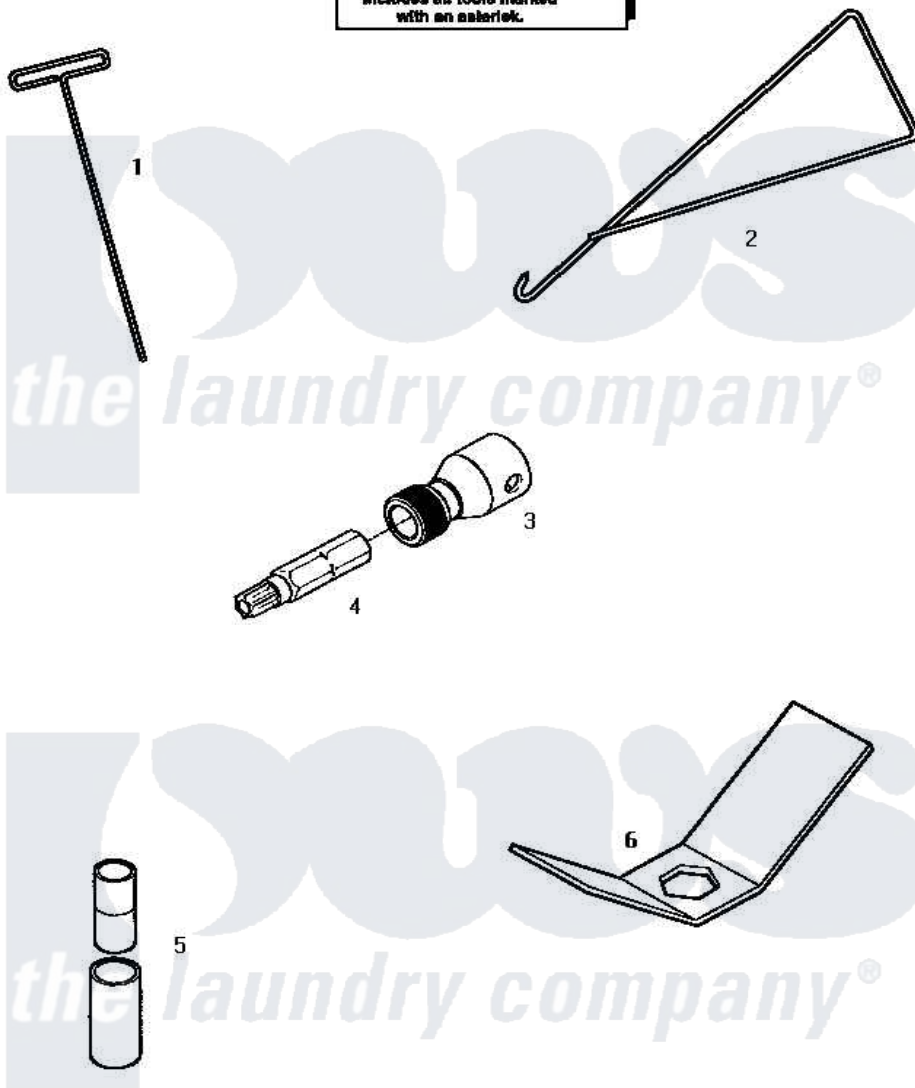

# Amana AWM592 16 - SPECIAL TOOLS

**555P3 TOOL KIT**  
Includes all tools marked with an asterisk.

## SPECIAL TOOLS

Amana [Residential Amana AWM592 Washer Parts](#) Parts Diagram 16 - SPECIAL TOOLS

[Click on the part number to view part](#)

Item	Original Part Number	Replaced By	Status	Part Description
1	291P4		Not Available	WRENCH, T - ALLEN
2	289P4	<a href="#">321P4</a>		Hook, Spring
3	<a href="#">24161</a>			Torx Bit Holder
4	<a href="#">282P4</a>			T25 Tamper Resistant Bit
5	<a href="#">242P4</a>			Installer, Spring
6	237P4	<a href="#">306P4</a>		Hex Wrench
NI	555P3	<a href="#">725P3</a>		Kit