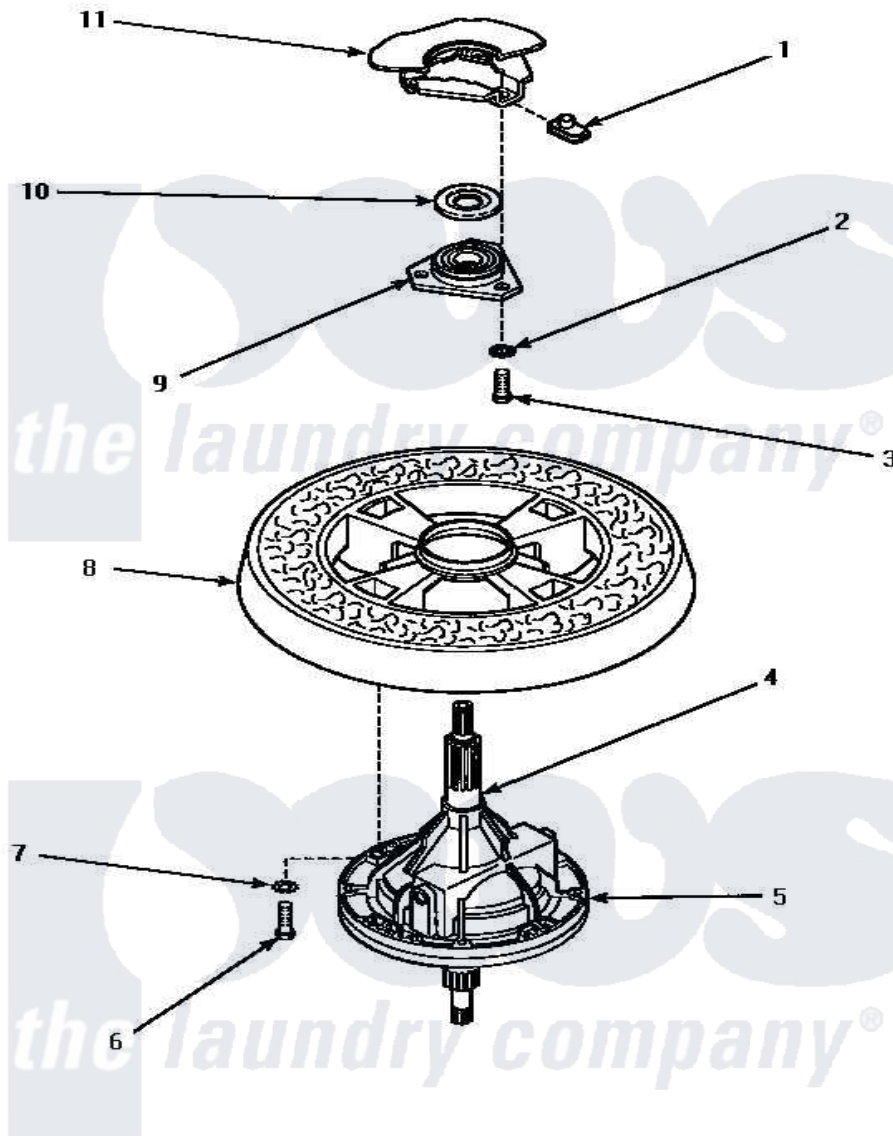

Amana AWM592 18 - TRANSMISSION ASSY & BALANCE RING

TRANSMISSION ASSEMBLY AND BALANCE RING

Amana [Residential Amana AWM592 Washer Parts](#) Parts Diagram 18 - TRANSMISSION ASSY & BALANCE RING

[Click on the part number to view part](#)

Item	Original Part Number	Replaced By	Status	Part Description
1	27222			Nut, Retainer 5/16-18
2	04366			Lockwasher, 5/16intshkp
3	01355		Not Available	SCREW
4	27604P			Never-Seeze 1 Oz Tube
5	Y34526	34526P		Assembly, Transmission
6	27200		Not Available	CAP SCREW
7	02431			Lockwasher, 1/4 Ext Shk
8	34731		Not Available	ASSY,BALANCE RING-COMPL
9	27182	40004201P		Main Bearing Assembly
10	27187			Flinger
11	Y00000000		Not Available	SEE NOTE OUTER TUB