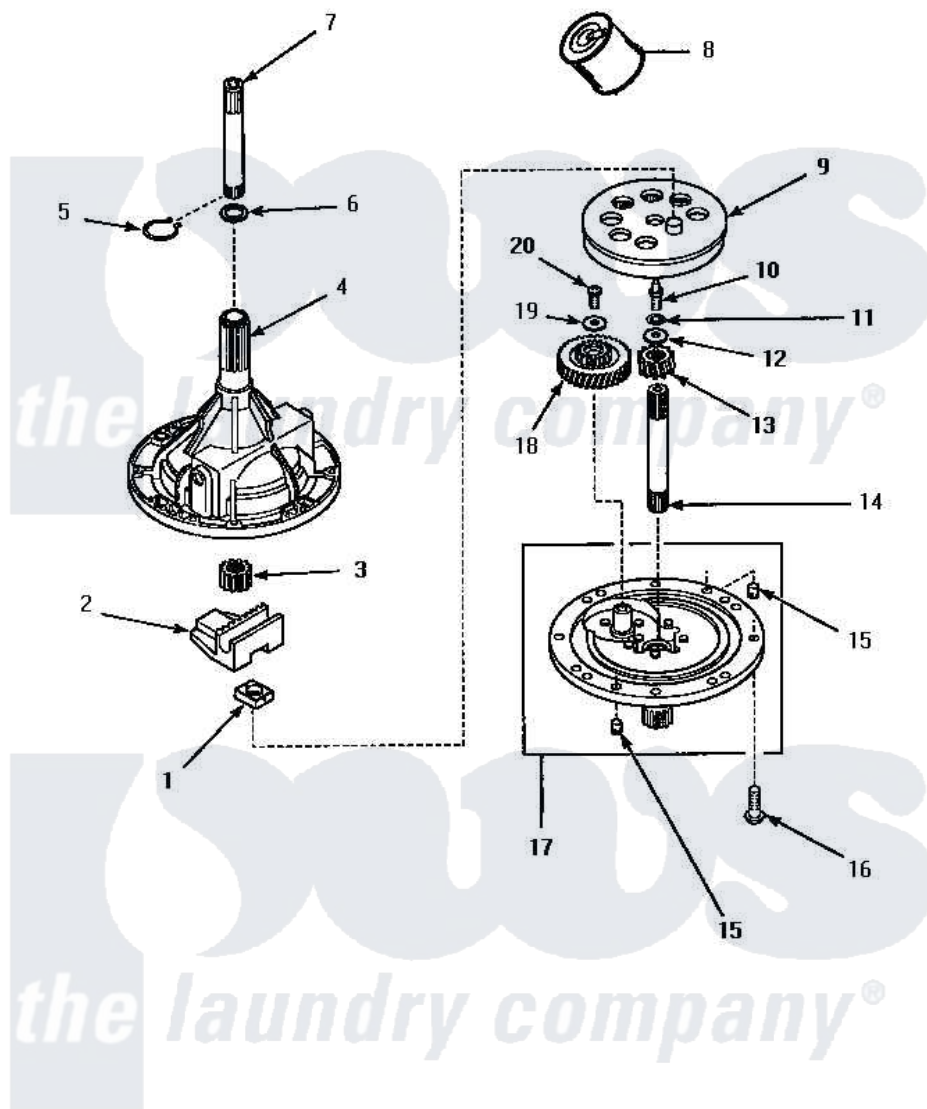

# Amana AWM593L2 01 - 34526P TRANSMISSION ASSY

## 34526P TRANSMISSION ASSEMBLY

Amana Residential Amana AWM593L2 Washer Parts Parts Diagram 01 - 34526P TRANSMISSION ASSY  
 Click on the part number to view part

Item	Original Part Number	Replaced By	Status	Part Description
1	<a href="#">26493</a>			Slide
2	<a href="#">Y31526</a>			Rack
3	<a href="#">27003</a>			Pinion, Agitator
4	33223		Not Available	ASSY, TRANSMISSION CASE
5	<a href="#">27197</a>			Ring, Retaining
6	<a href="#">35092</a>			Washer, 3628id X 1.00 X .056
7	<a href="#">Y36570</a>			Shaft, Output
8	<a href="#">27243P</a>			Oil, CW Transmission F-
9	<a href="#">26577</a>			Assembly, Gear And Stud
10	27030		Not Available	SCREW, 1/4-20 SPECIAL
11	<a href="#">21456</a>			Lockwasher, 1/4 Intshkp
12	26509	<a href="#">40041501</a>		Washer
13	<a href="#">36562</a>			Pinion, Drive
14	<a href="#">34853</a>			Shaft, Input
15	<a href="#">27172</a>			Pin, Dowel
16	32814		Not Available	SCREW, 1/4-20X7/8 SERRA

17	34854	<a href="#">38290</a>	Assembly, Cover
18	<a href="#">29161</a>		Gear, Reduction
19	29260	Not Available	WASHER
20	<a href="#">29273</a>		Screw, 1/4-20 X 3/8
NI	37577P	Not Available	SEALANT