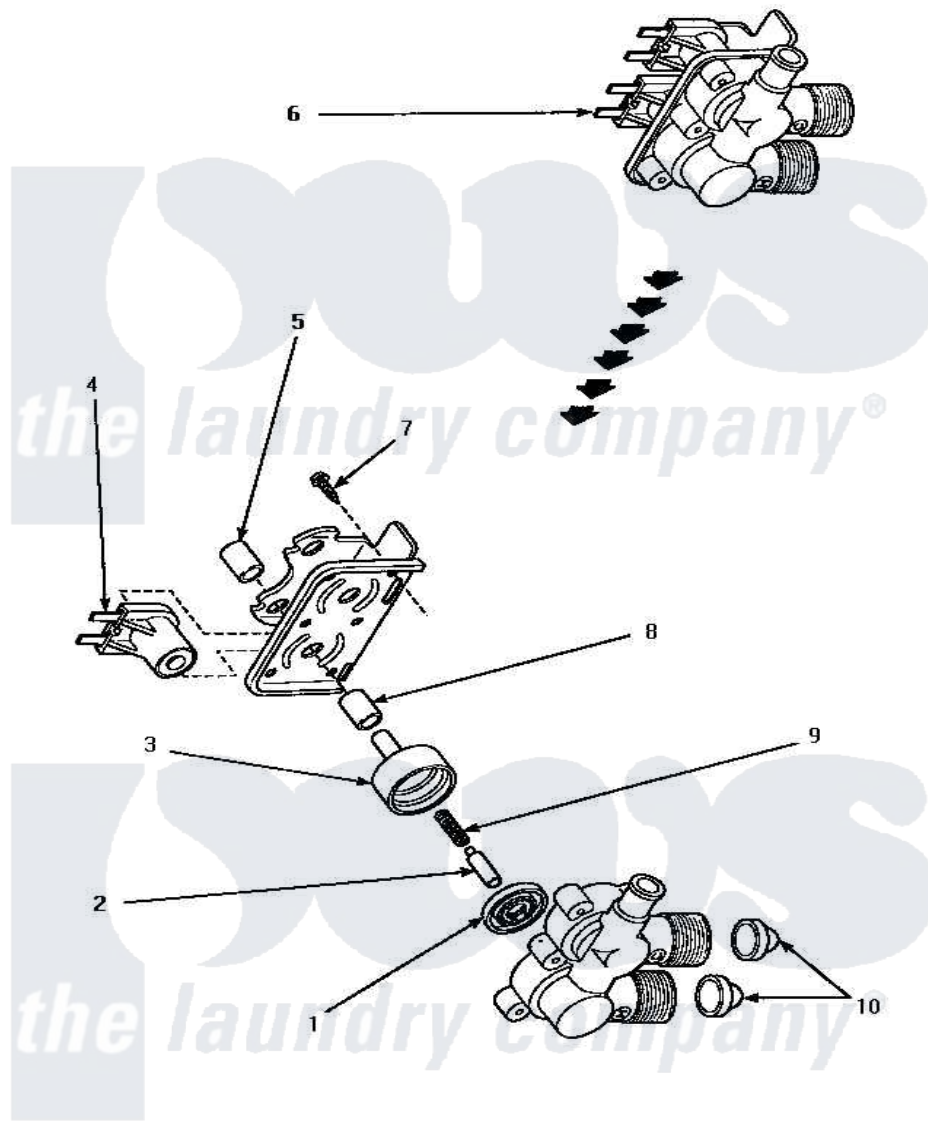

Amana AWM593L2 02 - 34963 MIXING VALVE ASSY

34963 MIXING VALVE ASSEMBLY

Amana [Residential Amana AWM593L2 Washer Parts](#) Parts Diagram 02 - 34963 MIXING VALVE ASSY
 Click on the part number to view part

Item	Original Part Number	Replaced By	Status	Part Description
1	24134		Not Available	DIAPHRAGM
2	24132		Not Available	ARMATURE
3	24130			Guide, Armature
4	33930A	33930		Valve, Mixing
5	24128		Not Available	SLEEVE, LONG
6	34963	34963P		Valve Mixing Package
7	25817C		Not Available	SCREW
8	24129		Not Available	SLEEVE, SHORT
9	23224E		Not Available	SPRING
10	24122	22002960		Strainer, Washer Inlet