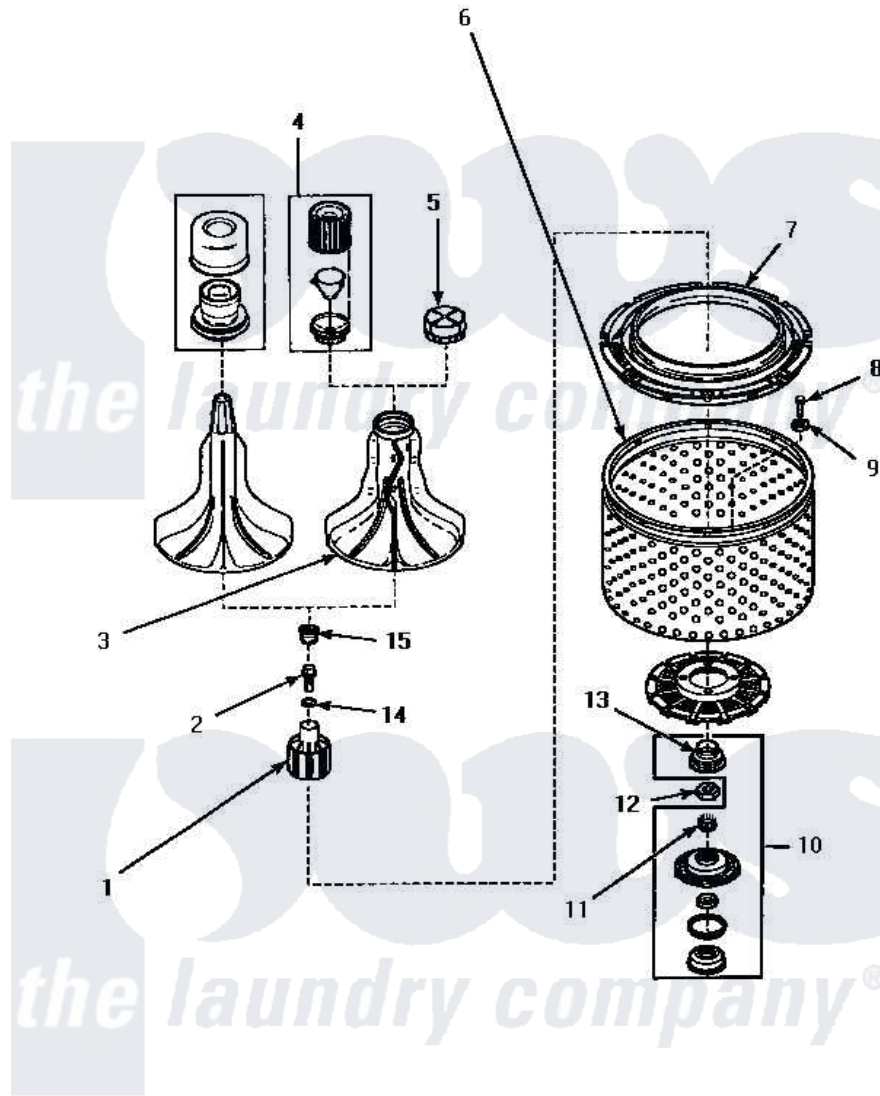

Amana AWM593L2 03 - AGITATOR/DRIVE BELL/SEAL KIT/TUB & HUB

AGITATOR, DRIVE BELL, SEAL KIT, WASHTUB AND HUB
 (All models except AWM190W2, AWM270W2, AWM290L2 and AWM290W2)

Amana [Residential Amana AWM593L2 Washer Parts](#) Parts Diagram 03 - AGITATOR/DRIVE BELL/SEAL KIT/TUB & HUB

[Click on the part number to view part](#)

Item	Original Part Number	Replaced By	Status	Part Description
1	Y00000000		Not Available	SEE NOTE DRIVE BELL
2	34288	40065102		Screw, Shoulder 1/4
3	33174	40000501W		Agitator, Flex Vane
4	36542	40002101W		Assembly, Fabric Softner
5	36515			Cap, Agitator
6	33501P	R9900144		Kit- Wash
7	35035			Guard, Clothes
8	27202	W10116787		Screw
9	28094			Gasket
10	495P3	R9900552		Hub And Seal
11	29728	40008301		Insert, Spline
12	Y29220	40016301		Nut, Lock
13	36425	40016101		Seal, Bell Drive
14	36472			O-Ring
15	36511	40008401		Plug, Bell
NI	36443P	R9900189		Kit, Drive Bell And Seal