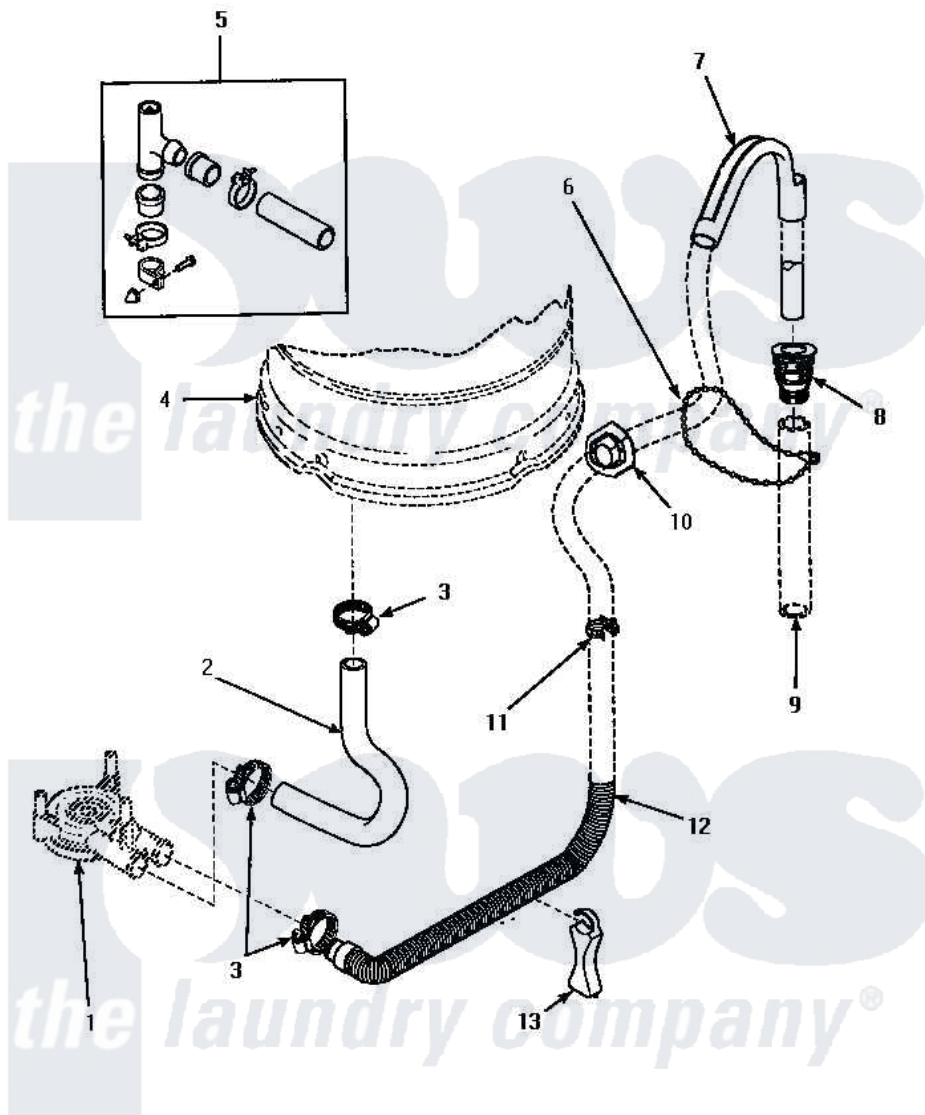

Amana AWM593L2 06 - DRAIN HOSE & SIPHON BREAK

DRAIN HOSE AND SIPHON BREAK

Amana [Residential Amana AWM593L2 Washer Parts](#) Parts Diagram 06 - DRAIN HOSE & SIPHON BREAK
 Click on the part number to view part

Item	Original Part Number	Replaced By	Status	Part Description
1	Y00000000		Not Available	SEE NOTE PUMP ASSEMBLY -- (SEE MOTOR, PUMP AND IDLER ASSEMBLY PAGE)
2	35753			Hose, Tub To Pump-Ddp
3	36802	285655		Clamp, Hose
4	Y00000000		Not Available	SEE NOTE OUTER TUB -- (SEE OUTER TUB, COVER AND PRESSURE HOSE PAGE)
5	562P3	76660		Break-Sphn
6	33489	8539404		Tie-Wire
7	33615	22003814		Retainer, Drain Hose
8	36878	40008101		Adapter, Standpipe
9	Y00000000		Not Available	SEE NOTE STANDPIPE
10	32219			Relief, Strain
11	36014			Clip, Retainer-Hose
12	37245	40053901		Hose, Drain
13	36522			Hose Support