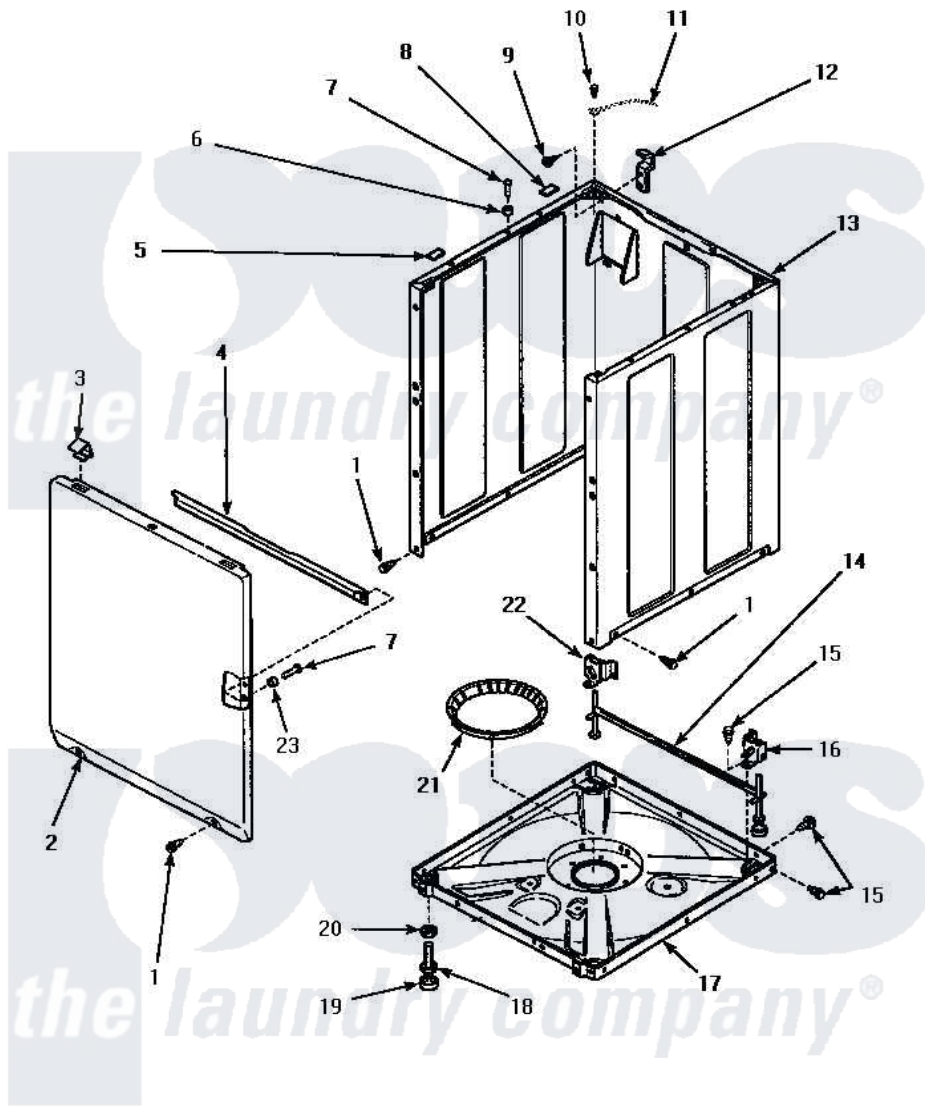

Amana AWM593L2 07 - FRONT PANEL, BASE ASSY & CABINET ASSY

FRONT PANEL, BASE ASSEMBLY AND CABINET ASSEMBLY

Amana [Residential Amana AWM593L2 Washer Parts](#) Parts Diagram 07 - FRONT PANEL, BASE ASSY & CABINET ASSY

Click on the part number to view part

Item	Original Part Number	Replaced By	Status	Part Description
1	27196	27001200		Screw
2	34656WP			Assembly, Front Panel
"	34656LP			Assembly, Front Panel
3	35865			Clip, Hold-Down Front Panel
4	Y35097		Not Available	BRACE, FRT PNL
5	Y56128			Pad, Bumper
6	56079	505187		Locator, Panel
7	32671	Y014874		Screw, Idler Arm And Sleeve
8	36226			Pad, Bumper .25
9	34499		Not Available	SCREW, No.10B X 1/4 TAP IN HX
10	23962	W10116760		Screw
11	Y00000000		Not Available	SEE NOTE GROUND WIRE
12	Y27103			Hinge, Hold-Down Lug
13	34475LP	38612LP		Kit Service Cabinet
"	34475WP	38612WP		Kit-Servic

14	34443		Assembly, Leg And Stabilier
15	35148	Not Available	SCREW, 1/4-14 X 3/8 HX HD
16	36036	Not Available	BRACKET, SLL-RIGHT
17	34424P	Not Available	BASE ASSEMBLY
"	36599P		Assembly Nut/ Leg Base
18	Y34319	22003428	Leg, Adjustable
19	34318	40016001	Foot, Rubber
20	Y21899	40038101	Nut, Leg
21	36108	Not Available	SNUBBER PAD & ISOLATOR
22	36037		Bracket, Sll-Left
23	28102		Locator, Panel