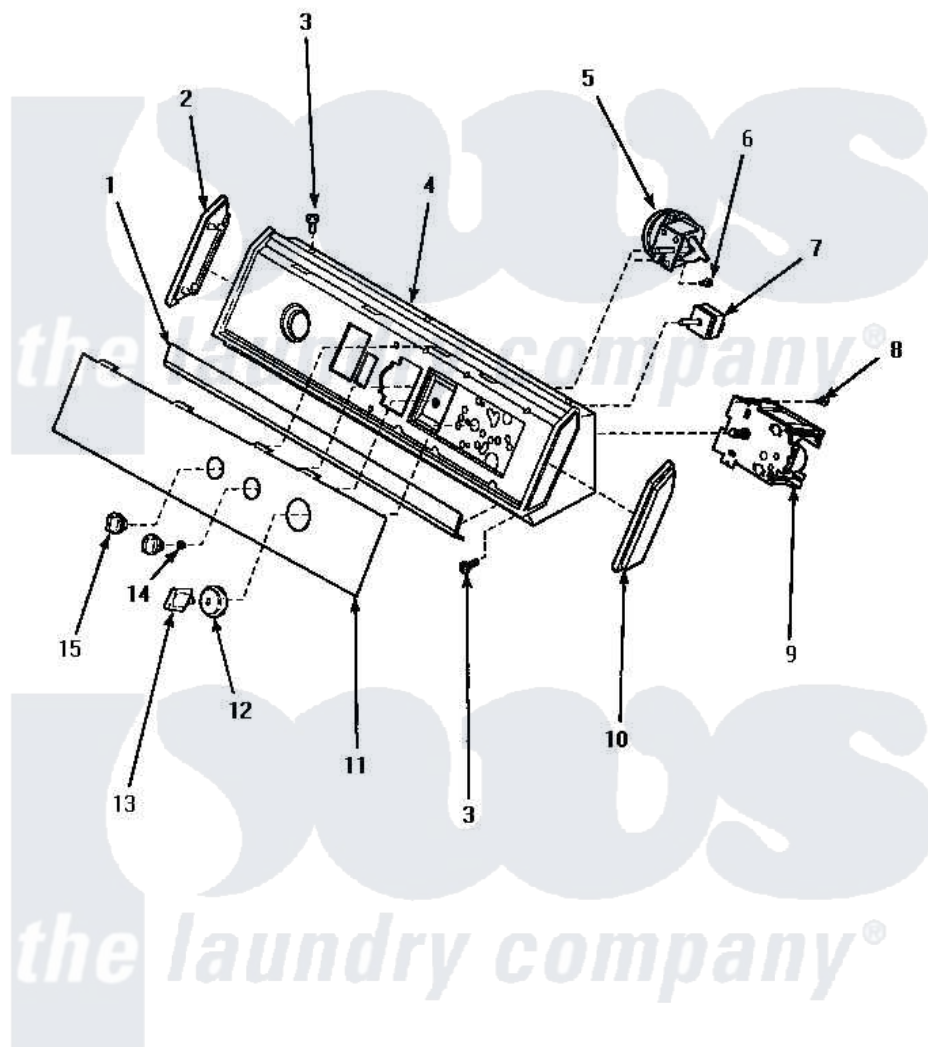

Amana AWM593L2 08 - GRAPHIC PANEL, CONTROL HOOD & CONTROLS

GRAPHIC PANEL, CONTROL HOOD AND CONTROLS (Models AWM593L2 and AWM593W2)

Amana [Residential Amana AWM593L2 Washer Parts](#) Parts Diagram 08 - GRAPHIC PANEL, CONTROL HOOD & CONTROLS

[Click on the part number to view part](#)

Item	Original Part Number	Replaced By	Status	Part Description
1	33123R			Trim
2	31249		Not Available	CAP,END-L.H.-CHROME
3	31752		Not Available	SCREW, No.8ABX3/4 POZIDRI
4	31811		Not Available	ASSY, HOOD & MOUNTING B
5	36045	40055101		Switch, Pressure
6	31260			Screw, No.8 X 3/8 Ind H
7	32189			Switch, Temp
8	23962	W10116760		Screw
9	36608			Timer, 4 Cycle
10	31248			Cap, End-RH-Chrome
11	36618		Not Available	PANEL, GRAPHICS
12	33817		Not Available	ASSY, TIMER SKIRT-BLACK
13	33897			Knob, Timer-Washer-Blac
14	57584		Not Available	NUT