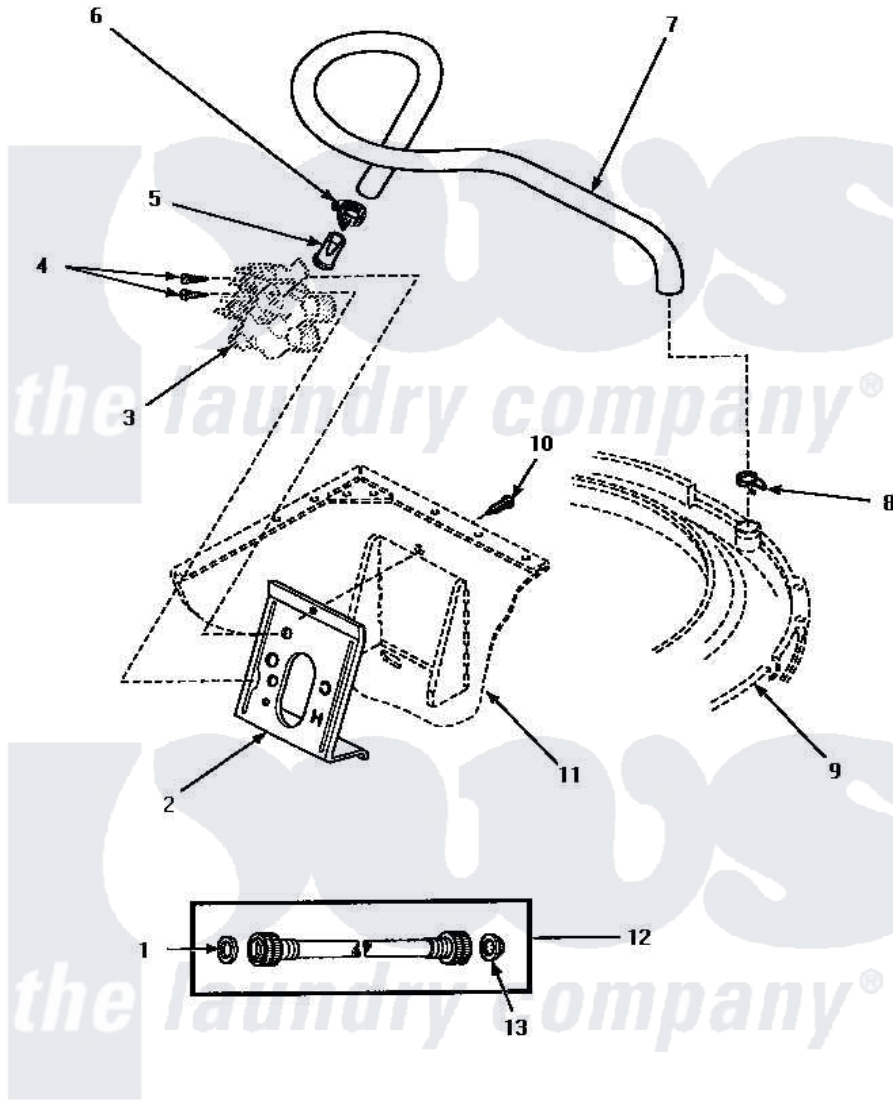

Amana AWM593L2 09 - INLET/FILL HOSE & MIXING VLV MTG BRKT

INLET HOSE, FILL HOSE AND MIXING VALVE MOUNTING BRACKET

Amana [Residential Amana AWM593L2 Washer Parts](#) Parts Diagram 09 - INLET/FILL HOSE & MIXING VLV MTG BRKT
 Click on the part number to view part

Item	Original Part Number	Replaced By	Status	Part Description
1	20290	Y013783		Washer, Inlet Hose
2	34972	39407		Bracket, Valve
3	Y00000000		Not Available	SEE NOTE MIXING VALVE ASSEMBLY -- (SEE MIXING VALVE ASSEMBLY PAGE)
4	23962	W10116760		Screw
5	34500	22001900		Preventer, Back Flow
6	36801	596669		Clamp, Manifold
7	35874	38155		Hose, Mix Valve To TU
8	29210			Hose Clamp
9	Y00000000		Not Available	SEE NOTE OUTER TUB COVER ASSY -- (SEE OUTER TUB, COVER AND PRESSURE HOSE PAGE)
10	33562	27001200		Screw
11	Y00000000		Not Available	SEE NOTE CABINET ASSY -- (SEE FRONT PANEL, BASE AND CABINET ASSY PAGE)
12	28330P	202860		Inlet Hose Assembly