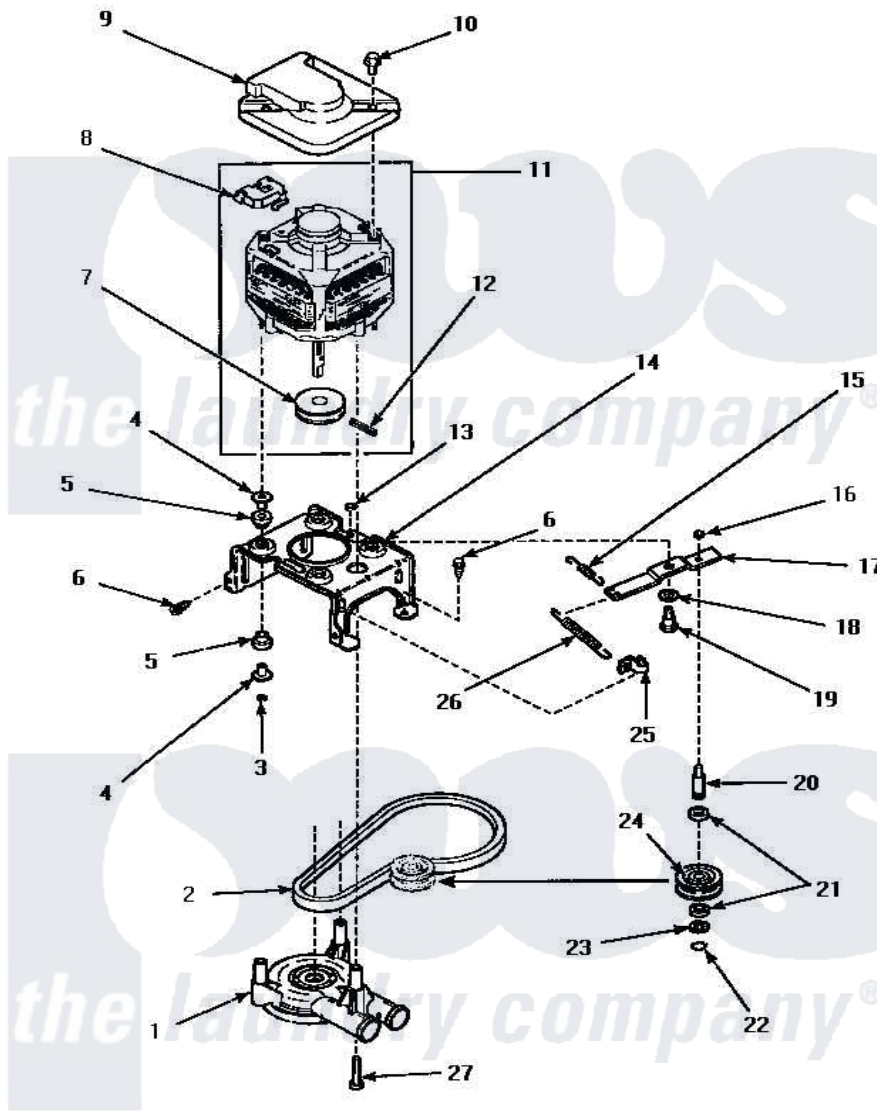

Amana AWM593L2 11 - MOTOR, MTG BRKT, BELT, PUMP & IDLER ASSY

MOTOR, MOUNTING BRACKET, BELT, PUMP AND IDLER ASSEMBLY

Amana [Residential Amana AWM593L2 Washer Parts](#) Parts Diagram 11 - MOTOR, MTG BRKT, BELT, PUMP & IDLER ASSY

[Click on the part number to view part](#)

Item	Original Part Number	Replaced By	Status	Part Description
1	36863P	27001233		Pump
2	28808			Belt, Agitate And Spin
3	35423	3400029		Nut, Adapter Plate
4	34791			Post, Mount-Motor
5	34788			Mount, Motor
6	Y31645	27001200		Screw
7	27171		Not Available	PULLEY, MOTOR
8	35632		Not Available	SWITCH, MOTOR
9	34754	40112301		Shield, Motor
10	36639	4312464		Screw
11	34571	27001215		Motor W/Pulley
12	23750			Pin, Roll
13	52566	27001225		Nut, Jam Mid Lock 1/4-20
14	36523	37415P		Kit, Motor Brkt
"	34890		Not Available	BRACKET, MOTOR MOUNT
15	30620		Not Available	SPRING, IDLER LEVER HEL

16	28803	2221070	Clamp, Nylon
17	31054	40041002	Lever, Idler
18	81392	40054701	Washer
19	27229	40038901	Screw, 1/4-20
20	28802		Shaft, Idler
21	Y29443		Washer, Felt
22	23748		Ring, Retaining
23	52549		Washer, 501 ID X3/4 Odx
24	28800	Not Available	WHEEL,IDLER
25	28849		Clip, Spring
26	37366		Spring, Idler
27	Y34565	40063701	Screw, 10-16 x 1.75
NI	258P3	Not Available	KIT,CAPACITOR