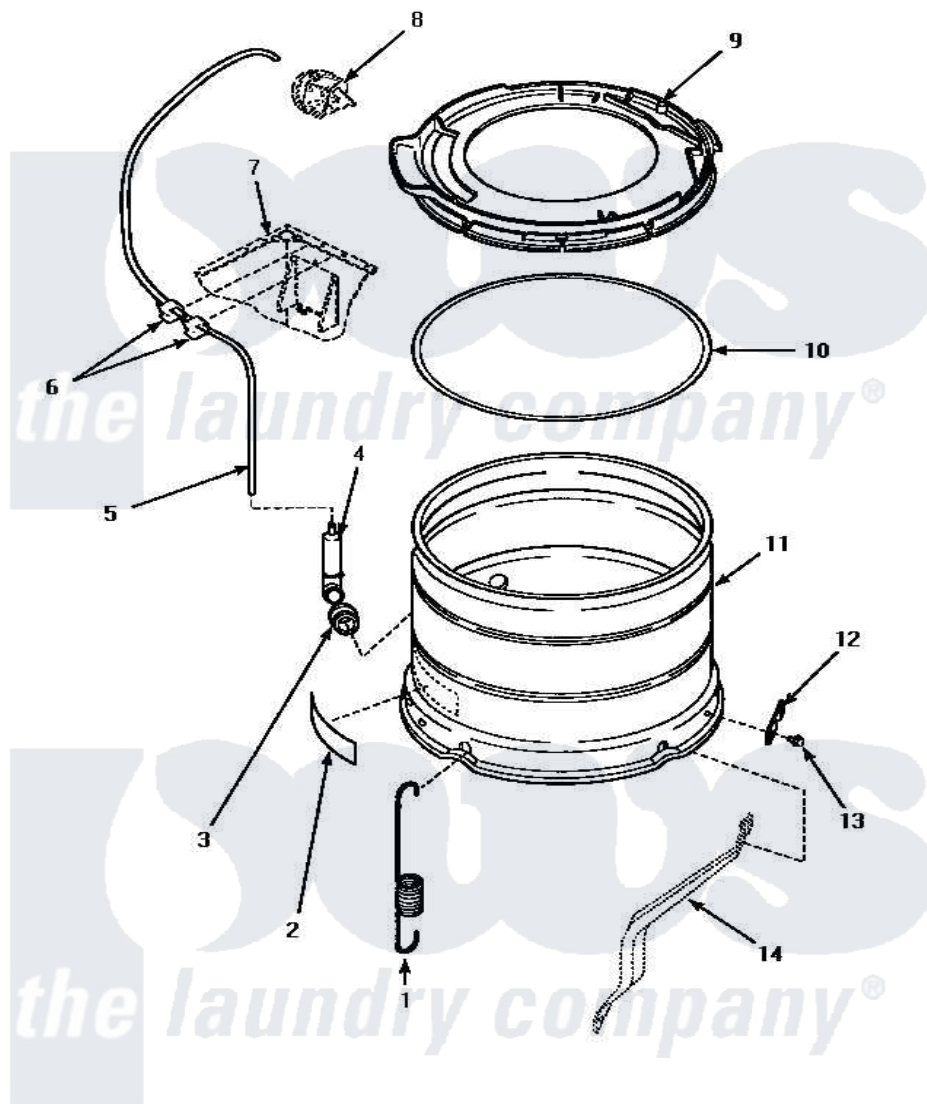

Amana AWM593L2 12 - OUTER TUB, COVER AND PRESSURE HOSE

OUTER TUB, COVER AND PRESSURE HOSE

Amana [Residential Amana AWM593L2 Washer Parts](#) Parts Diagram 12 - OUTER TUB, COVER AND PRESSURE HOSE

[Click on the part number to view part](#)

Item	Original Part Number	Replaced By	Status	Part Description
1	35948			Spring, Leg-Large Tub
2	500049		Not Available	STICKER
3	29175	40037801		Grommet
4	30907	40008501		Assembly, Pressure Bulb
5	29213	39125		Tubing 31
6	21036			Clip, Cable
7	Y00000000		Not Available	SEE NOTE CABINET ASSY -- (SEE FRONT PANEL, BASE AND CABINET ASSY PAGE)
8	Y00000000		Not Available	SEE NOTE PRESSURE SWITCH -- (SEE GRAPHIC PANEL AND CONTROLS PAGE)
9	36025P			Assembly, Tub Cover and Gasket
10	32857			Gasket, Tub Cover Small
11	34438P			Assembly, Outer Tub
12	27926			Plate, Leg .063