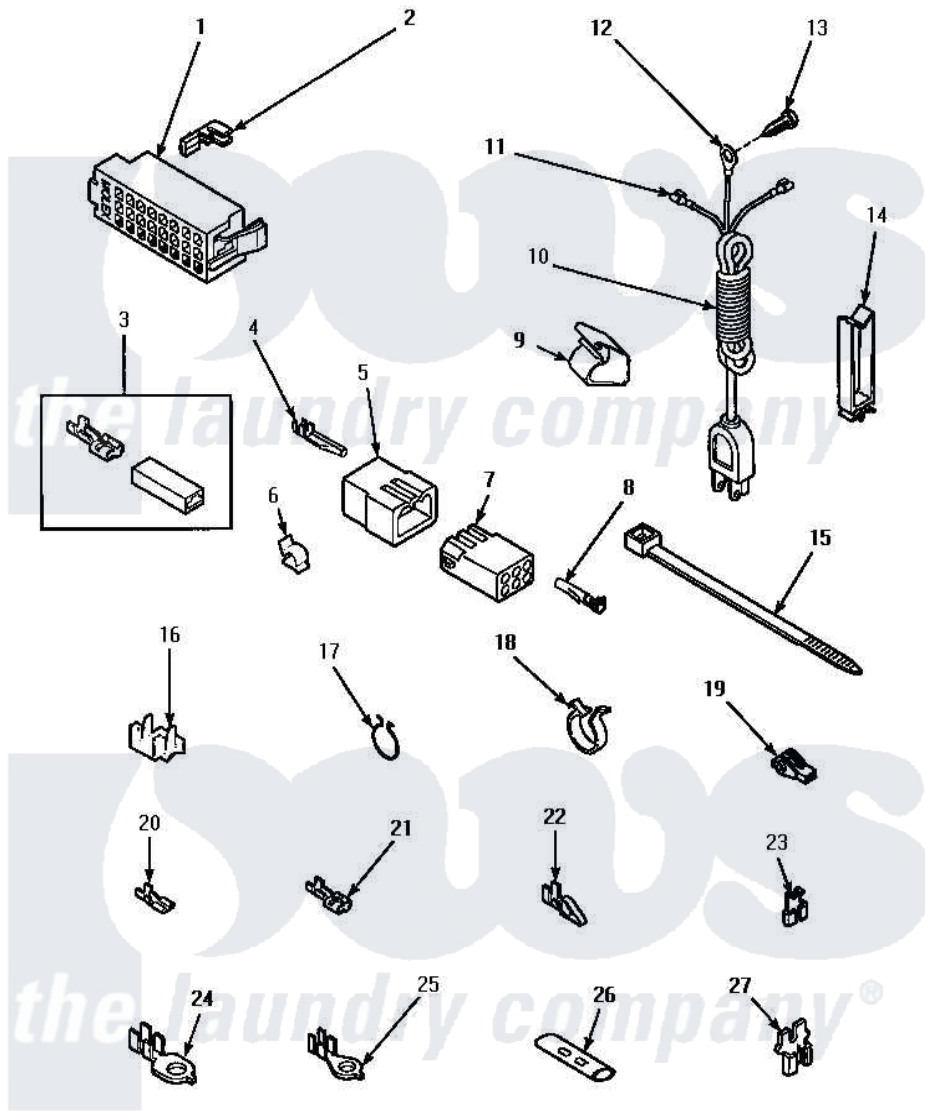

# Amana AWM593L2 14 - POWER CORD & TERMINALS

**POWER CORD AND TERMINALS**

Amana [Residential Amana AWM593L2 Washer Parts](#) Parts Diagram 14 - POWER CORD & TERMINALS  
 Click on the part number to view part

Item	Original Part Number	Replaced By	Status	Part Description
1	<a href="#">34123</a>			Housing, LH -24 Position
"	<a href="#">32746</a>			Housing, RH-24 Positi
2	<a href="#">Y00188</a>			Molex Terminal
3	00234	<a href="#">00359</a>		Terminal Ultra Pod 250 X032F
4	<a href="#">Y00116</a>			Terminal, Pin-Male
5	<a href="#">23041</a>			Plug, 6 Circuit
"	<a href="#">23033</a>			Plug, 9 Circuit
"	26302		Not Available	PLUG,1 CIRCUIT
6	<a href="#">21036</a>			Clip, Cable
7	<a href="#">26708</a>			Receptacle, 6 Circuit
"	<a href="#">26301</a>			Receptacle, Molex
"	<a href="#">26163</a>			Receptacle, 9 Circuit
8	Y00117	<a href="#">5011-XX</a>		093 Female Socket
9	35521		Not Available	CLIP,HARNESS HOLDER
10	Y34458		Not Available	POWER CORD ALL
11	03673		Not Available	NUT

12	Y0000000		Not Available	SEE NOTE GROUND WIRE
13	<a href="#">52909</a>			Screw, 10B-16 X 1/2 HeX
14	36274		Not Available	CLIP, HARNESS
15	36466	<a href="#">M0321209</a>		Tie-Electrical
16	Y00161	<a href="#">B5733302</a>		Clip, Ground
17	<a href="#">51291</a>			Clip, Wire
18	61510	<a href="#">504034</a>		Clip, Wire
19	70210		Not Available	INSULATOR,BLUE
20	<a href="#">00112</a>			Terminal, Spade-3/16 Fe
21	Y00119		Not Available	SPADE TERMINAL(18 GAUGE) (1/4 INCH-(1) 18 GAUGE WIRE)
22	00220		Not Available	TERMINAL,CRIMP-SINGLE
23	<a href="#">Y00120</a>			Terminal, Flag-1/4 Fema
24	Y00113		Not Available	TERMINAL,RING-1/4 STUD
25	<a href="#">00110</a>			No.10 18 Gauge Wire
26	21091		Not Available	CONNECTOR TWO 1/4 INCH MALE
27	29673		Not Available	DOUBLE CONNECTOR