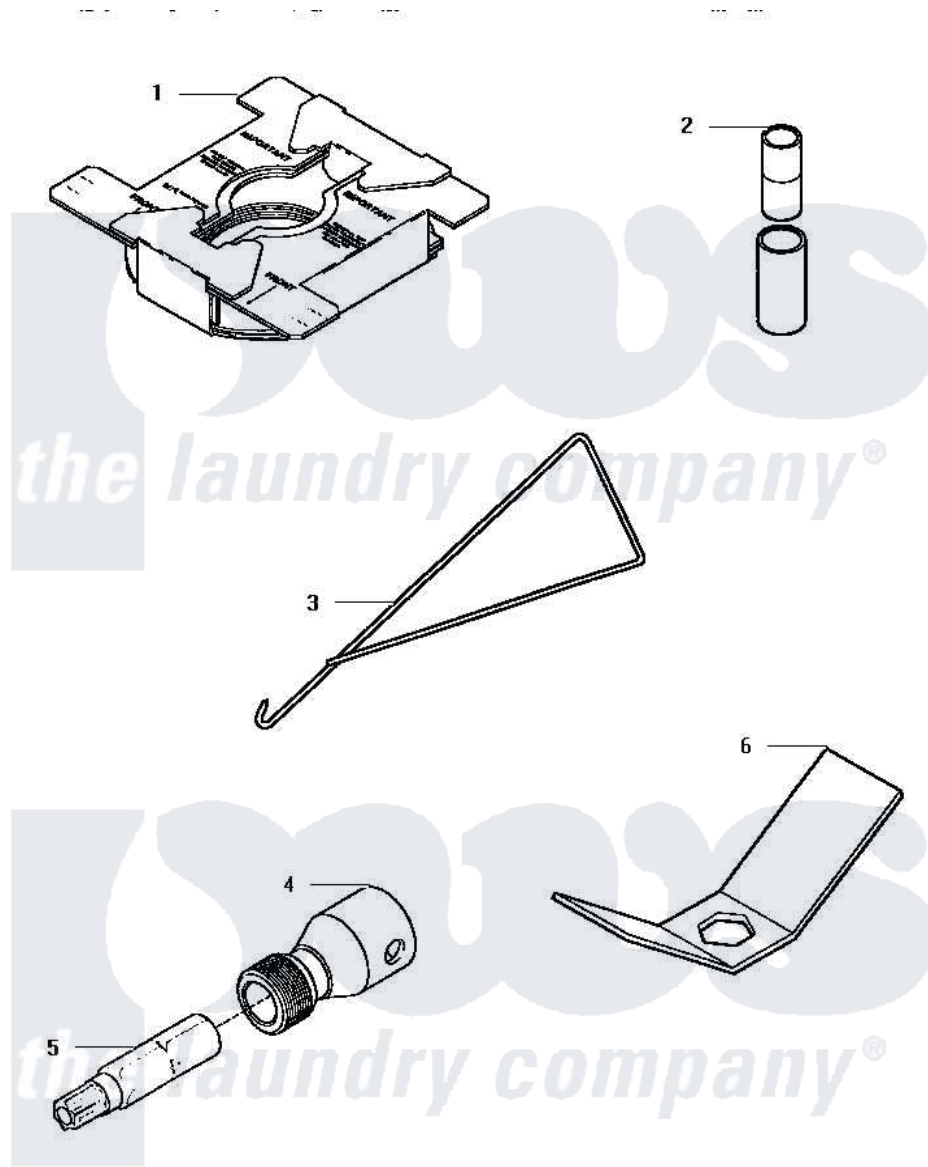

Amana AWM593L2 15 - SPECIAL TOOLS

SPECIAL TOOLS

Amana [Residential Amana AWM593L2 Washer Parts](#) Parts Diagram 15 - SPECIAL TOOLS
 Click on the part number to view part

| Item | Original Part Number | Replaced By | Status | Part Description |
|------|-----------------------|-----------------------|---------------|--------------------------|
| 1 | 36926 | | Not Available | BRACE, SHIPPING |
| 2 | 242P4 | | | Installer, Spring |
| 3 | 289P4 | 321P4 | | Hook, Spring |
| 4 | 24161 | | | Torx Bit Holder |
| 5 | 282P4 | | | T25 Tamper Resistant Bit |
| 6 | 237P4 | 306P4 | | Hex Wrench |
| NI | 555P3 | 725P3 | | Kit |