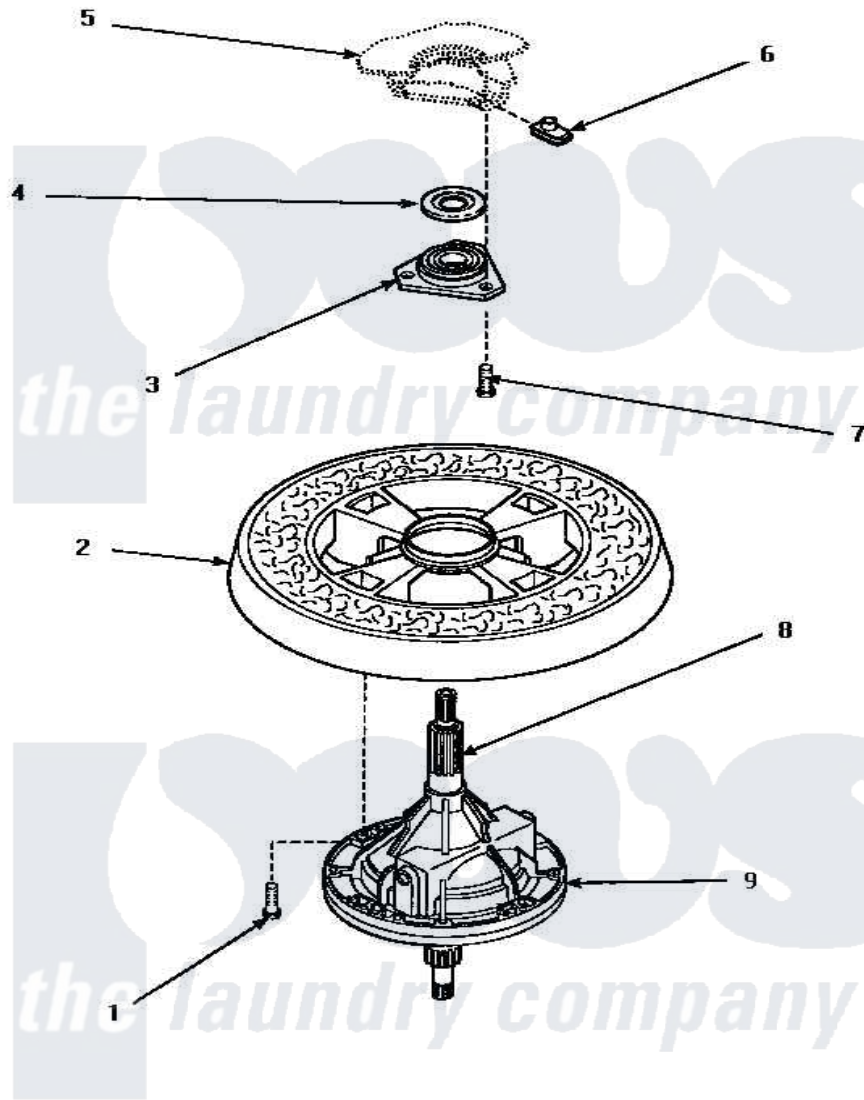

Amana AWM593L2 17 - TRANSMISSION ASSY & BALANCE RING

TRANSMISSION ASSEMBLY AND BALANCE RING

Amana [Residential Amana AWM593L2 Washer Parts](#) Parts Diagram 17 - TRANSMISSION ASSY & BALANCE RING
 Click on the part number to view part

Item	Original Part Number	Replaced By	Status	Part Description
1	37047		Not Available	SCREW, CAP
2	34731		Not Available	ASSY,BALANCE RING-COMPL
3	27182	40004201P		Main Bearing Assembly
4	27187			Flinger
5	Y00000000		Not Available	SEE NOTE OUTER TUB -- (SEE OUTER TUB, COVER AND PRESSURE HOSE PAGE)
6	27222			Nut, Retainer 5/16-18
7	36991	3400500		Bolt, 3405245 5/16-18 X 3/4
8	27604P			Never-Seeze 1 Oz Tube
9	34526P			Assembly, Transmission