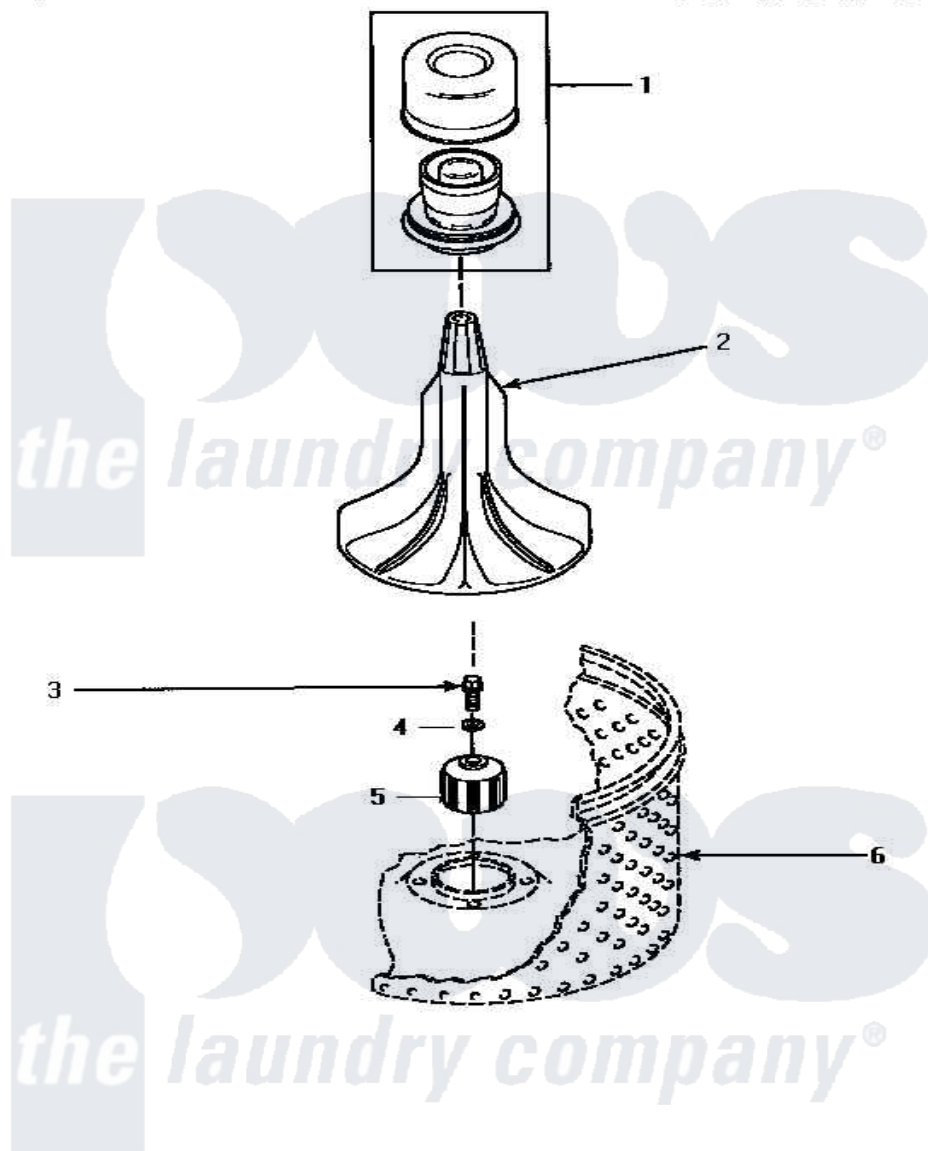

# Amana AWM593W 02 - AGITATOR & DRIVE BELL

## AGITATOR AND DRIVE BELL

Amana [Residential Amana AWM593W Washer Parts](#) Parts Diagram 02 - AGITATOR & DRIVE BELL

[Click on the part number to view part](#)

Item	Original Part Number	Replaced By	Status	Part Description
1	<a href="#">33510</a>			Assembly, Dispenser-Fabric
2	33514	<a href="#">40000501W</a>		Agitator, Flex Vane
3	34288	<a href="#">40065102</a>		Screw, Shoulder 1/4
4	<a href="#">36472</a>			O-Ring
5	34504P	<a href="#">R9900189</a>		Kit, Drive Bell And Seal
6	Y00000000		Not Available	SEE NOTE WASHTUB