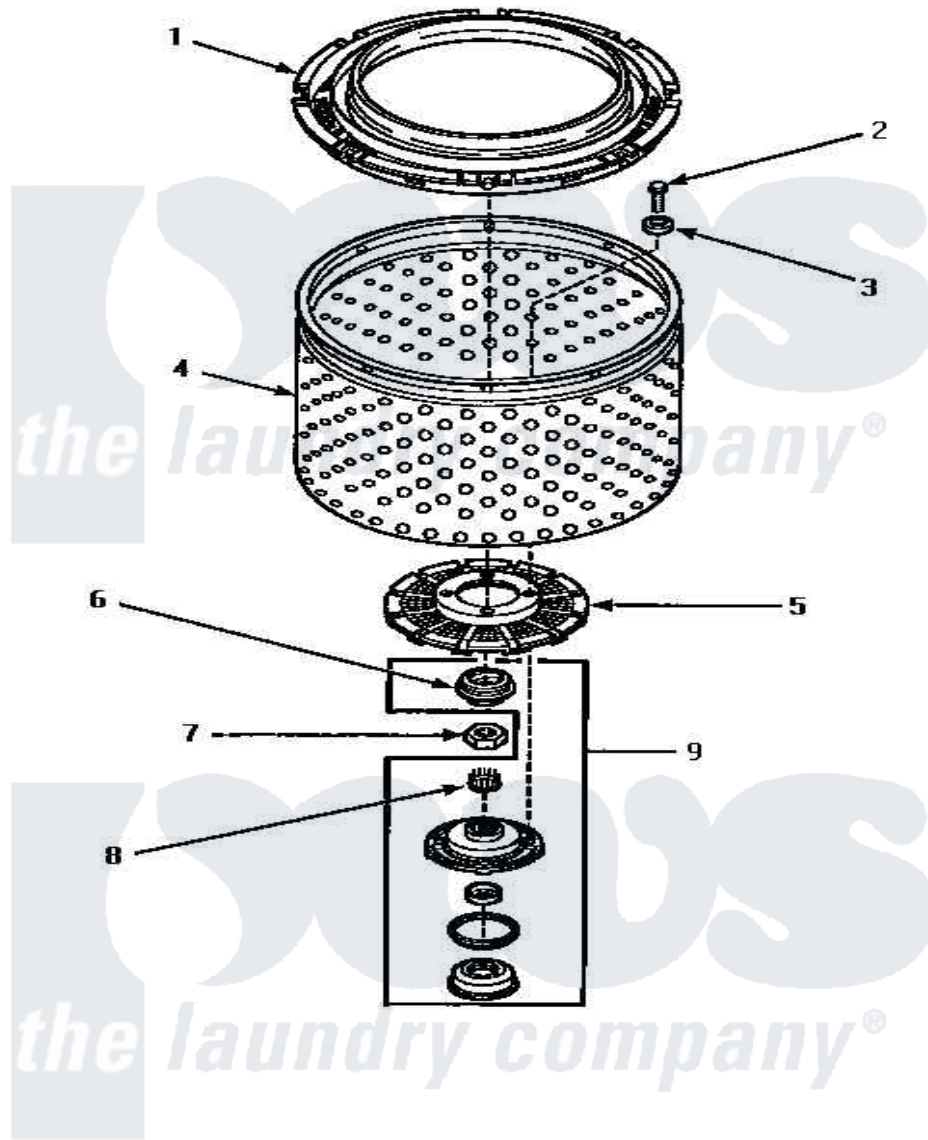

# Amana AWM593W 05 - CLOTHES GUARD/WASHTUB/LINT FILTER & HUB

## CLOTHES GUARD, WASHTUB, LINT FILTER AND HUB

Amana [Residential Amana AWM593W Washer Parts](#) Parts Diagram 05 - CLOTHES GUARD/WASHTUB/LINT FILTER & HUB

[Click on the part number to view part](#)

Item	Original Part Number	Replaced By	Status	Part Description
1	<a href="#">35035</a>			Guard, Clothes
2	27202	<a href="#">W10116787</a>		Screw
3	<a href="#">28094</a>			Gasket
4	33501P	<a href="#">R9900144</a>		Kit- Wash
5	32998	<a href="#">39371</a>		Filter Lin
6	34184	<a href="#">R9900189</a>		Kit, Drive Bell And Seal
7	Y29220	<a href="#">40016301</a>		Nut, Lock
8	29728	<a href="#">40008301</a>		Insert, Spline
9	495P3	<a href="#">R9900552</a>		Hub And Seal