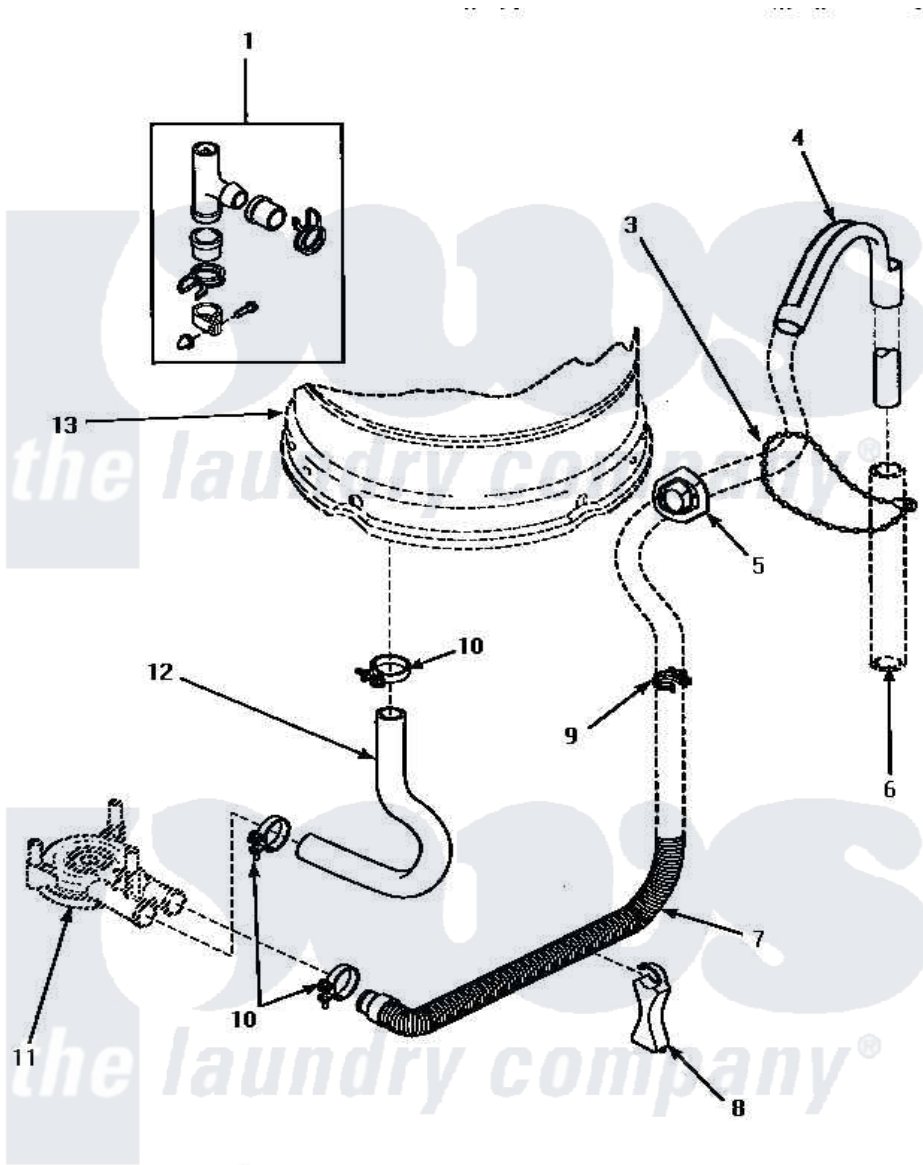

Amana AWM593W 06 - DRAIN HOSE & SIPHON BREAK

DRAIN HOSE AND SIPHON BREAK

Amana [Residential Amana AWM593W Washer Parts](#) Parts Diagram 06 - DRAIN HOSE & SIPHON BREAK

[Click on the part number to view part](#)

Item	Original Part Number	Replaced By	Status	Part Description
1	562P3	76660		Break-Sphn
3	33489	8539404		Tie-Wire
4	33615	22003814		Retainer, Drain Hose
5	32219			Relief, Strain
6	Y00000000		Not Available	SEE NOTE STANDPIPE
7	34502	40053901		Hose, Drain
8	35487			Support, Hose
9	36014			Clip, Retainer-Hose
10	35384	285655		Clamp, Hose
11	Y00000000		Not Available	SEE NOTE PUMP ASSEMBLY
12	35753			Hose, Tub To Pump-Ddp
13	Y00000000		Not Available	SEE NOTE OUTER TUB
NI	406P3	451P3		Kit Drain Extension