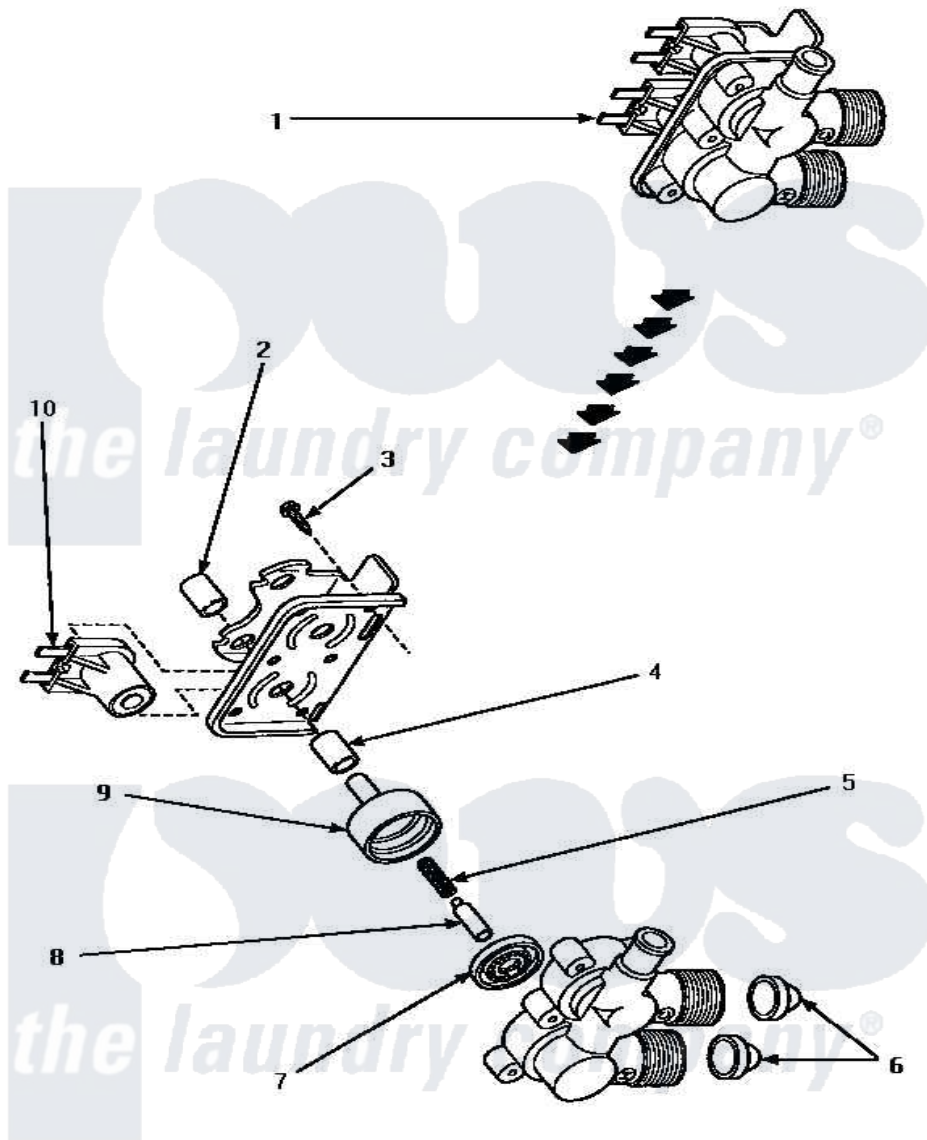

Amana AWM593W 10 - MIXING VALVE ASSY

MIXING VALVE ASSEMBLY

Amana [Residential Amana AWM593W Washer Parts](#) Parts Diagram 10 - MIXING VALVE ASSY

[Click on the part number to view part](#)

Item	Original Part Number	Replaced By	Status	Part Description
1	34963	34963P		Valve Mixing Package
2	24128		Not Available	SLEEVE, LONG
3	25817C		Not Available	SCREW
4	24129		Not Available	SLEEVE, SHORT
5	23224E		Not Available	SPRING
6	24122	22002960		Strainer, Washer Inlet
7	24134		Not Available	DIAPHRAGM
8	24132		Not Available	ARMATURE
9	24130			Guide, Armature
10	33930A	33930		Valve, Mixing