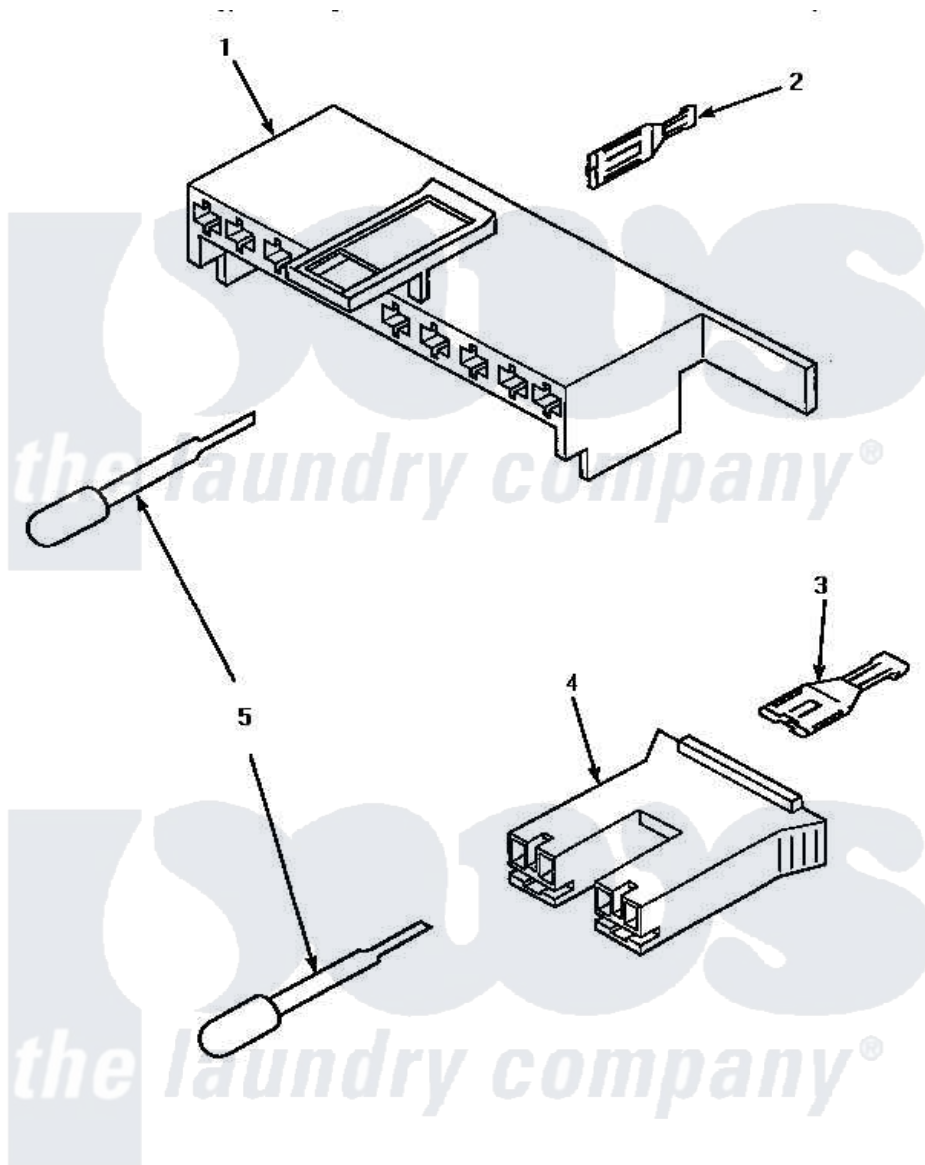

Amana AWM593W 11 - MIXING VALVE, MOTOR CONN BLOCKS & TERM

MIXING VALVE AND MOTOR CONNECTION BLOCKS, TERMINALS AND TERMINAL EXTRACTOR TOOL

Amana [Residential Amana AWM593W Washer Parts](#) Parts Diagram 11 - MIXING VALVE, MOTOR CONN BLOCKS & TERM

[Click on the part number to view part](#)

Item	Original Part Number	Replaced By	Status	Part Description
1	34677			10 Circuit Plug
2	Y00188			Molex Terminal
3	Y00121		Not Available	SPADE TERMINAL(12 GAUGE) (1/4 INCH-(2) 18 GAUGE WIRES O
4	34676			Plug
"	34675		Not Available	PLUG
5	283P4			Terminal Extractor Tool