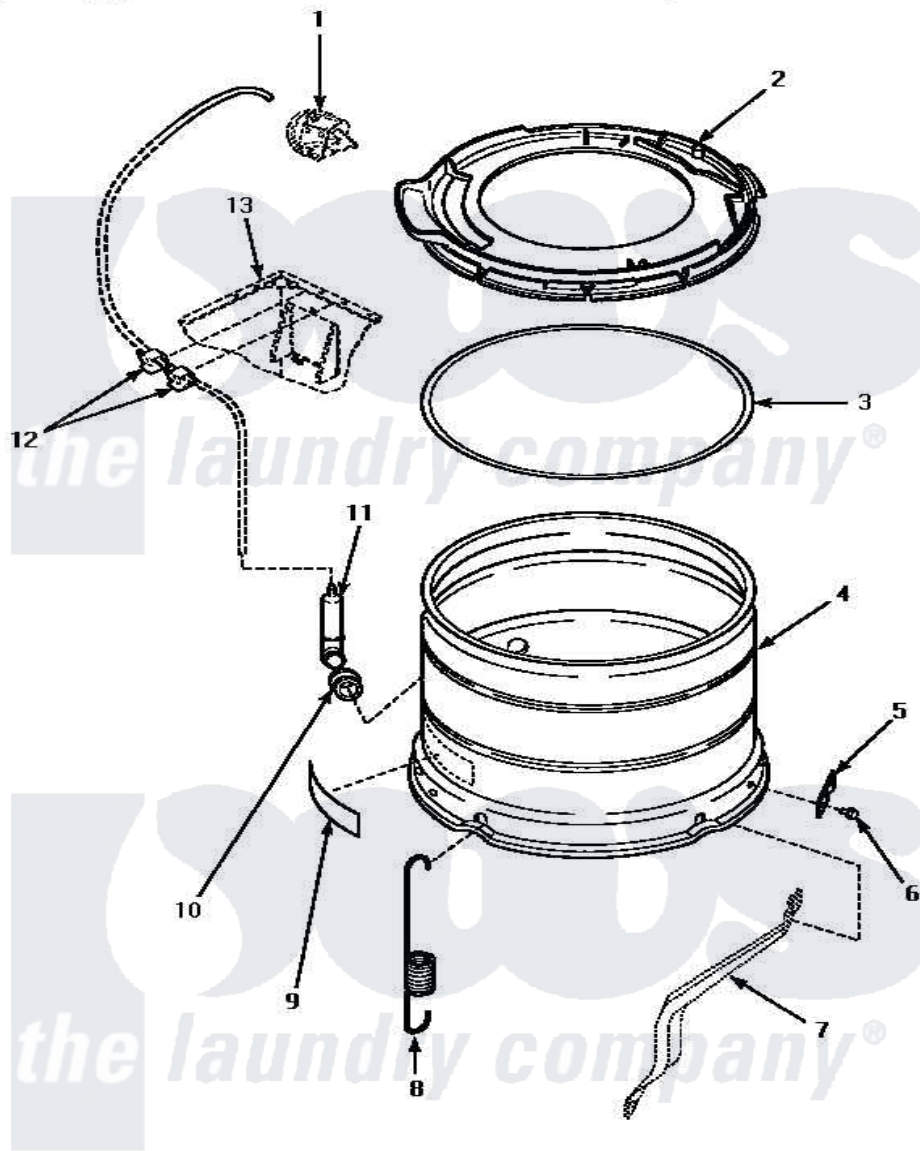

# Amana AWM593W 13 - OUTER TUB, COVER & PRESSURE HOSE

## OUTER TUB, COVER AND PRESSURE HOSE

Amana [Residential Amana AWM593W Washer Parts](#) Parts Diagram 13 - OUTER TUB, COVER & PRESSURE HOSE

[Click on the part number to view part](#)

Item	Original Part Number	Replaced By	Status	Part Description
1	Y00000000		Not Available	SEE NOTE PRESSURE SWITCH
2	36025	<a href="#">36025P</a>		Assembly, Tub Cover and Gasket
3	<a href="#">32857</a>			Gasket, Tub Cover Small
4	<a href="#">34438P</a>			Assembly, Outer Tub
5	<a href="#">27926</a>			Plate, Leg .063
6	35369	<a href="#">40128701</a>		Screw, 5/16-18 X .50
7	Y00000000		Not Available	SEE NOTE SUPPORT LEG
8	<a href="#">35948</a>			Spring, Leg-Large Tub
9	500049		Not Available	STICKER
10	29175	<a href="#">40037801</a>		Grommet
11	30907	<a href="#">40008501</a>		Assembly, Pressure Bulb
12	<a href="#">21036</a>			Clip, Cable
13	Y00000000		Not Available	SEE NOTE CABINET