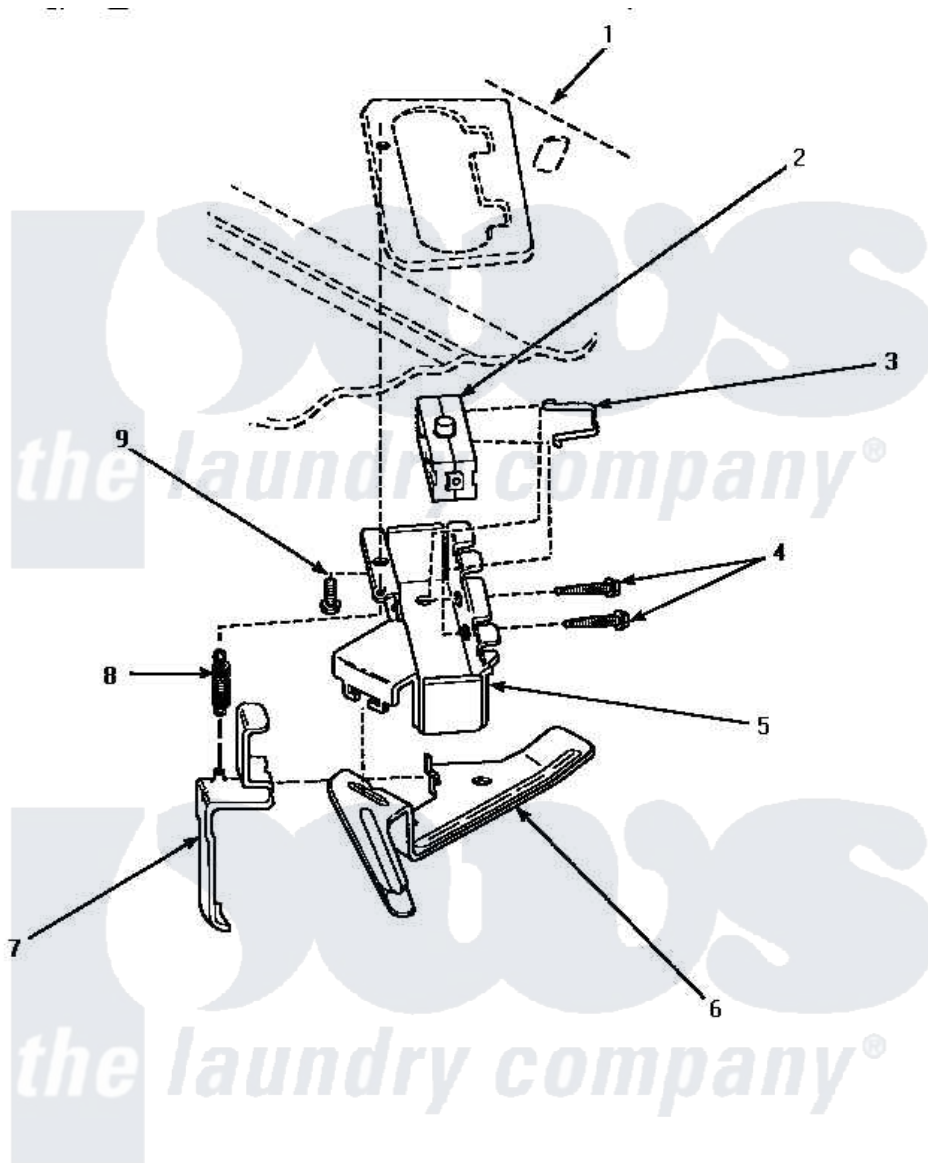

Amana AWM593W 14 - OUT-OF-BALANCE SWITCH

OUT-OF-BALANCE SWITCH

Amana [Residential Amana AWM593W Washer Parts](#) Parts Diagram 14 - OUT-OF-BALANCE SWITCH

[Click on the part number to view part](#)

Item	Original Part Number	Replaced By	Status	Part Description
1	Y00000000		Not Available	SEE NOTE CABINET TOP
2	33445	27001095		Switch, Lid
3	33433		Not Available	CLIP,HOLDER-SWITCH
4	36510			Screw
5	34679P		Not Available	SWITCH HOLDER
6	33441			Arm, Actuator
7	33442			Lever, Unbalanced Load
8	33443			Spring
9	23962	W10116760		Screw