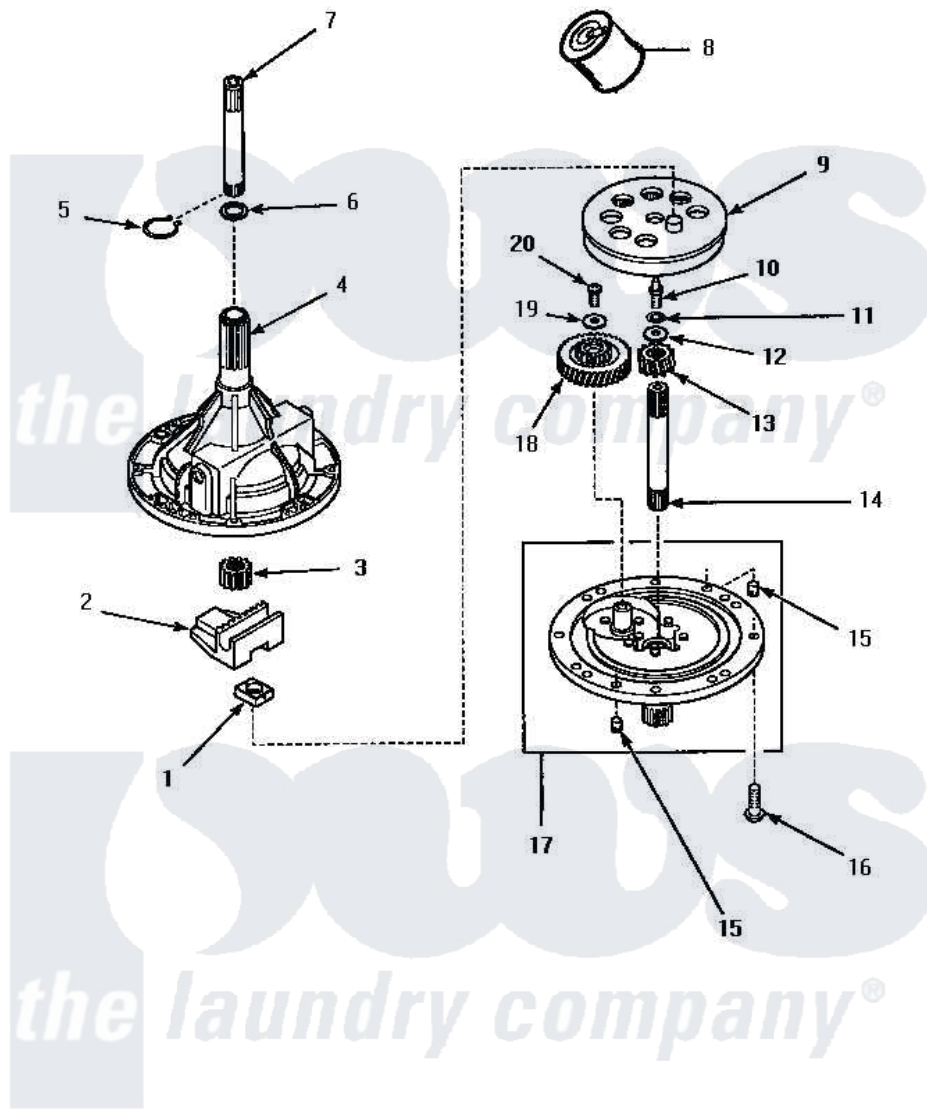

Amana AWM593W2 01 - 34526P TRANSMISSION ASSY

34526P TRANSMISSION ASSEMBLY

Amana [Residential Amana AWM593W2 Washer Parts](#) Parts Diagram 01 - 34526P TRANSMISSION ASSY
 Click on the part number to view part

Item	Original Part Number	Replaced By	Status	Part Description
1	26493			Slide
2	Y31526			Rack
3	27003			Pinion, Agitator
4	33223		Not Available	ASSY, TRANSMISSION CASE
5	27197			Ring, Retaining
6	35092			Washer, 3628id X 1.00 X .056
7	Y36570			Shaft, Output
8	27243P			Oil, CW Transmission F-
9	26577			Assembly, Gear And Stud
10	27030		Not Available	SCREW, 1/4-20 SPECIAL
11	21456			Lockwasher, 1/4 Intshkp
12	26509	40041501		Washer
13	36562			Pinion, Drive
14	34853			Shaft, Input
15	27172			Pin, Dowel
16	32814		Not Available	SCREW, 1/4-20X7/8 SERRA

17	34854	38290	Assembly, Cover
18	29161		Gear, Reduction
19	29260	Not Available	WASHER
20	29273		Screw, 1/4-20 X 3/8
NI	37577P	Not Available	SEALANT