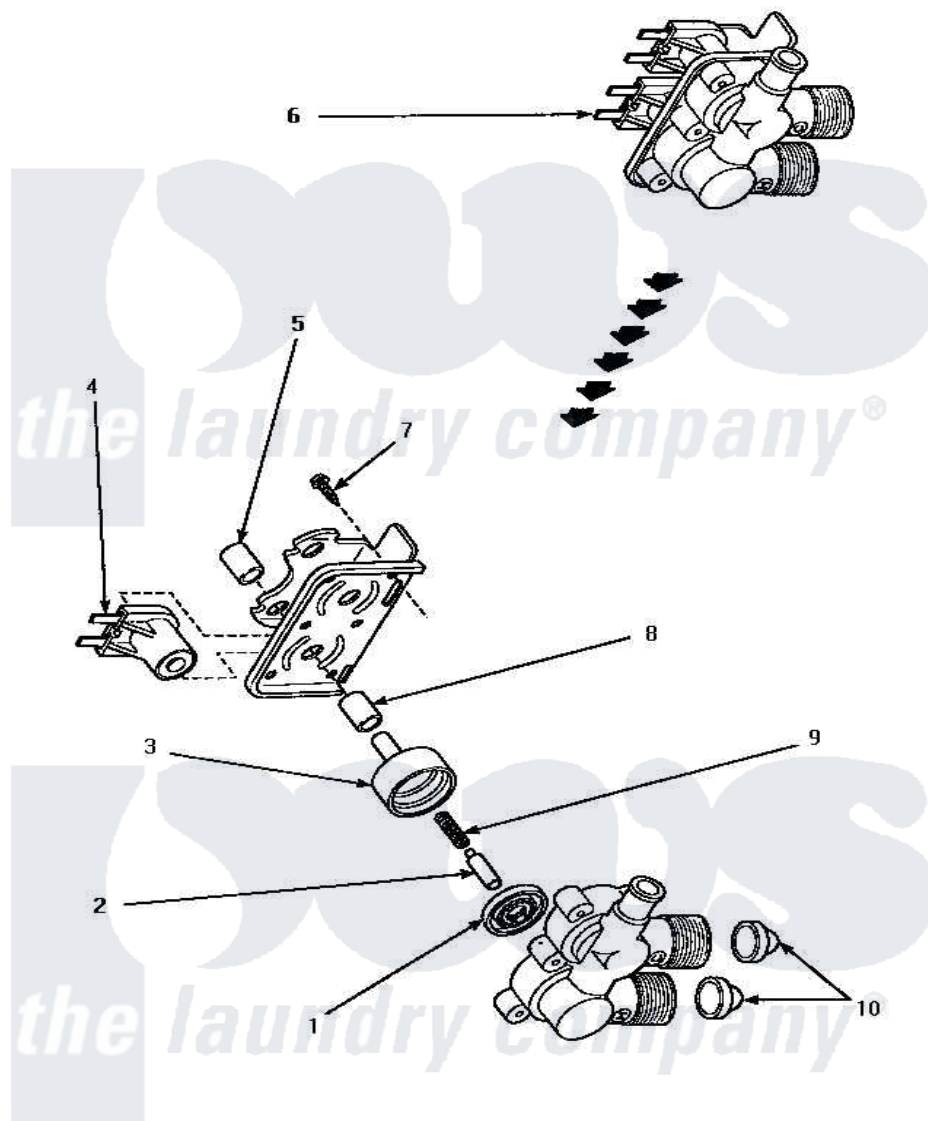

Amana AWM593W2 02 - 34963 MIXING VALVE ASSY

34963 MIXING VALVE ASSEMBLY

Amana [Residential Amana AWM593W2 Washer Parts](#) Parts Diagram 02 - 34963 MIXING VALVE ASSY
 Click on the part number to view part

Item	Original Part Number	Replaced By	Status	Part Description
1	24134		Not Available	DIAPHRAGM
2	24132		Not Available	ARMATURE
3	24130			Guide, Armature
4	33930A	33930		Valve, Mixing
5	24128		Not Available	SLEEVE, LONG
6	34963	34963P		Valve Mixing Package
7	25817C		Not Available	SCREW
8	24129		Not Available	SLEEVE, SHORT
9	23224E		Not Available	SPRING
10	24122	22002960		Strainer, Washer Inlet