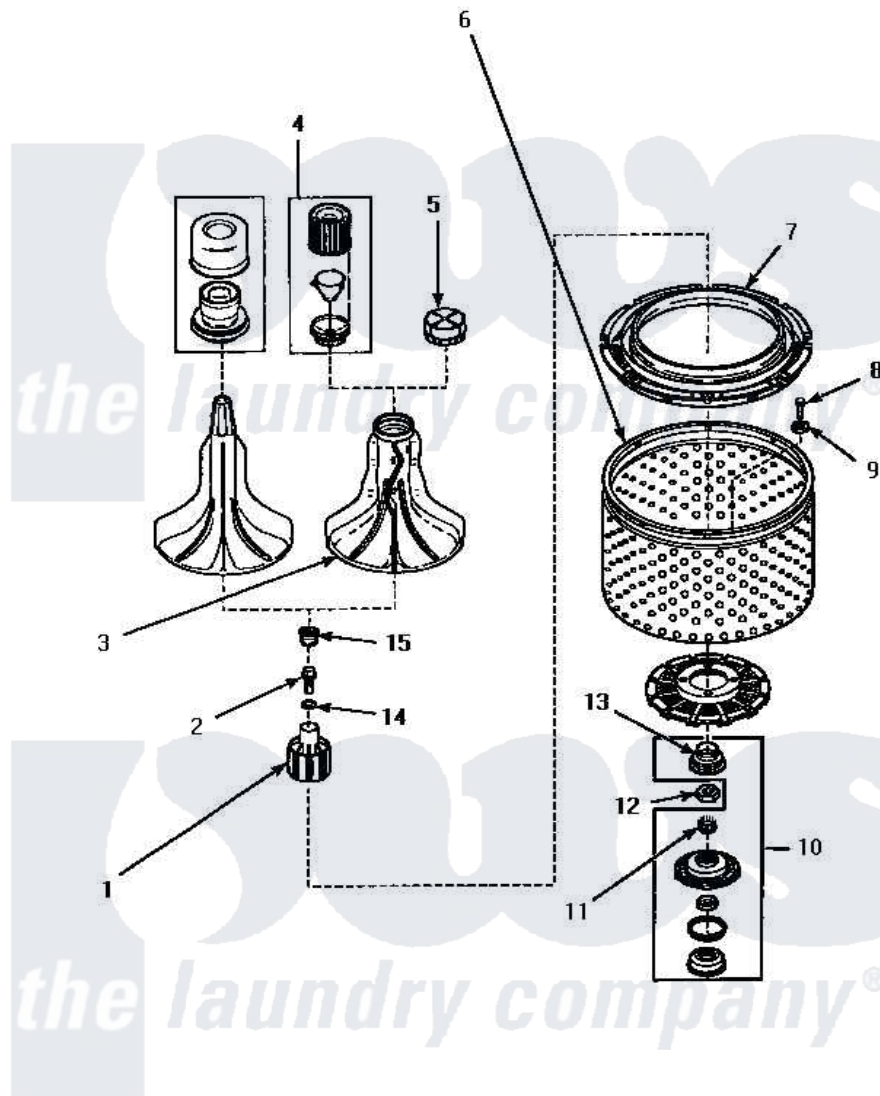

# Amana AWM593W2 03 - AGITATOR/DRIVE BELL/SEAL KIT/TUB & HUB

**AGITATOR, DRIVE BELL, SEAL KIT, WASHTUB AND HUB**  
 (All models except AWM190W2, AWM270W2, AWM290L2 and AWM290W2)

Amana [Residential Amana AWM593W2 Washer Parts](#) Parts Diagram 03 - AGITATOR/DRIVE BELL/SEAL KIT/TUB & HUB