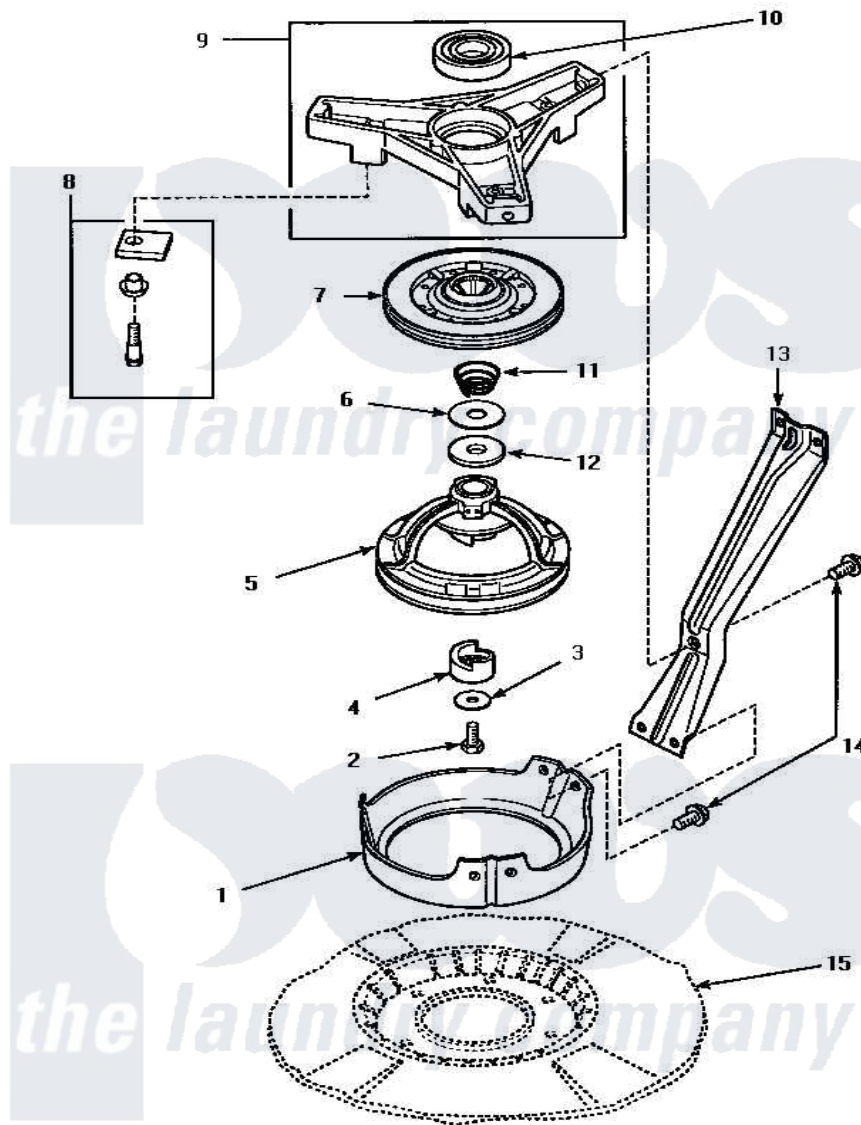

Amana AWM593W2 04 - BRG HSG/BRAKE/PULLEY & PIVOT DOME

BEARING HOUSING, BRAKE, PULLEY AND PIVOT DOME

Amana Residential Amana AWM593W2 Washer Parts Parts Diagram 04 - BRG HSG/BRAKE/PULLEY & PIVOT DOME
 Click on the part number to view part

Item	Original Part Number	Replaced By	Status	Part Description
1	34470			Dome, Pivot
2	27220	40063401		Screw, 1/4-20 x 5/8 Hex
3	26509	40041501		Washer
4	27018			Helix
5	34921			Assembly, Pulley-Spin And Agitate
6	35535	40065701		Washer, 2 Odx.63 ID
7	31961P	R9900474		Brake Assembly
8	548P3	R9900543		Pad-Brake
9	35746			AssemBly, Bearing Housing-L
10	28944R	40004001		Bearing, Main
11	33435			Spring, Conical
12	27015	40063201		Washer, Flat
13	34471		Not Available	LEG,SUPPORT
14	35369	40128701		Screw, 5/16-18 X .50
15	Y00000000		Not Available	SEE NOTE BASE ASSY -- (SEE FRONT PANEL, BASE