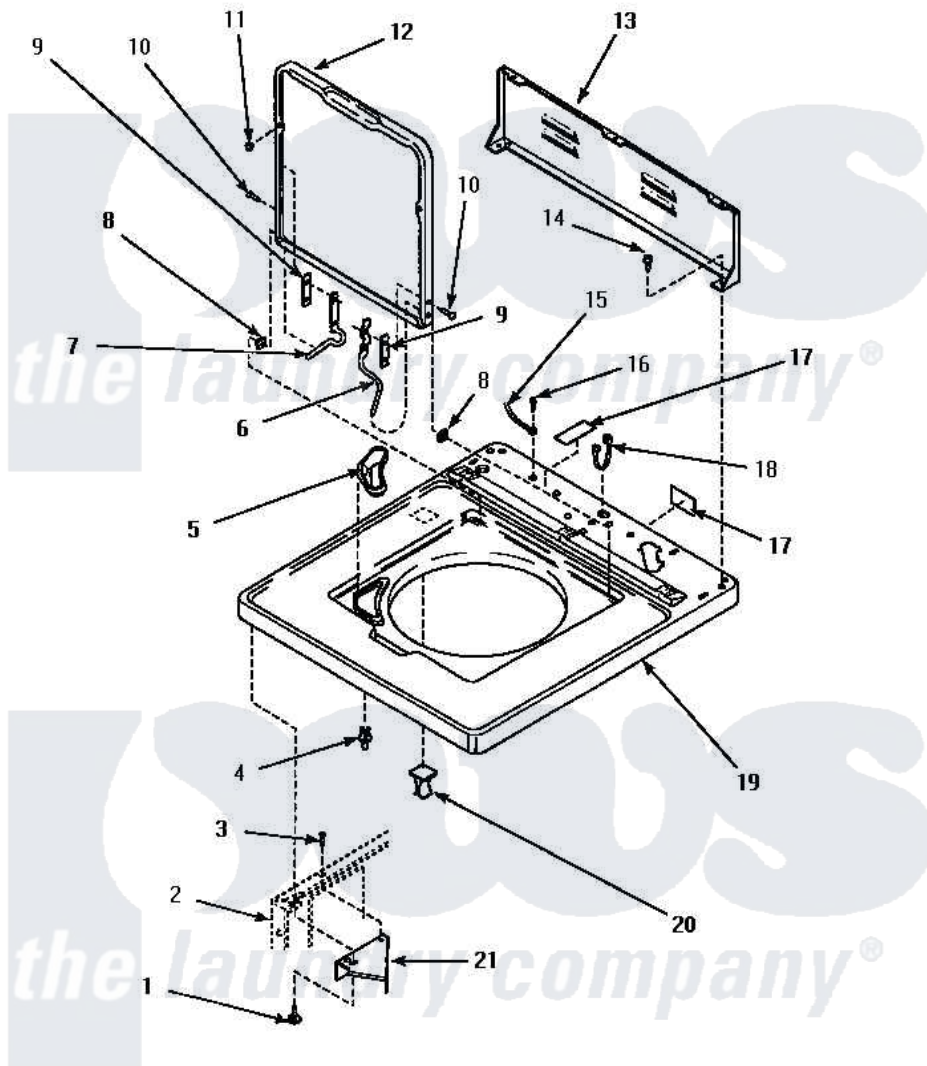

# Amana AWM593W2 05 - CAB TOP/LOADING DR & CTRL HOOD REAR PAN

## CABINET TOP, LOADING DOOR AND CONTROL HOOD REAR PANEL

Amana [Residential Amana AWM593W2 Washer Parts](#) Parts Diagram 05 - CAB TOP/LOADING DR & CTRL HOOD REAR PAN

[Click on the part number to view part](#)

Item	Original Part Number	Replaced By	Status	Part Description
1	Y31644	<a href="#">27001200</a>		Screw
2	Y00000000		Not Available	SEE NOTE CABINET ASSY - (SEE FRONT PANEL, BASE AND CABINET ASSY PAGE)
3	36035		Not Available	SCREW,8-18X3/8 PHIL FLT HD
4	<a href="#">56534</a>			Barrel, Support
5	34776		Not Available	DISPENSER,BLEACH
6	<a href="#">36437</a>			Hinge, Lid R
7	<a href="#">36513</a>			Hinge, Left
8	33446	<a href="#">40008201</a>		Bushing, Hinge
9	<a href="#">34338</a>			Gasket, Hinge
10	34337	<a href="#">W10119828</a>		Screw, Lid Hinge Mounting
11	21685	<a href="#">40038001</a>		Bumper
12	<a href="#">33541LP</a>			Lid, W/Instructions
"	<a href="#">33541WP</a>			Lid, W/Instructions