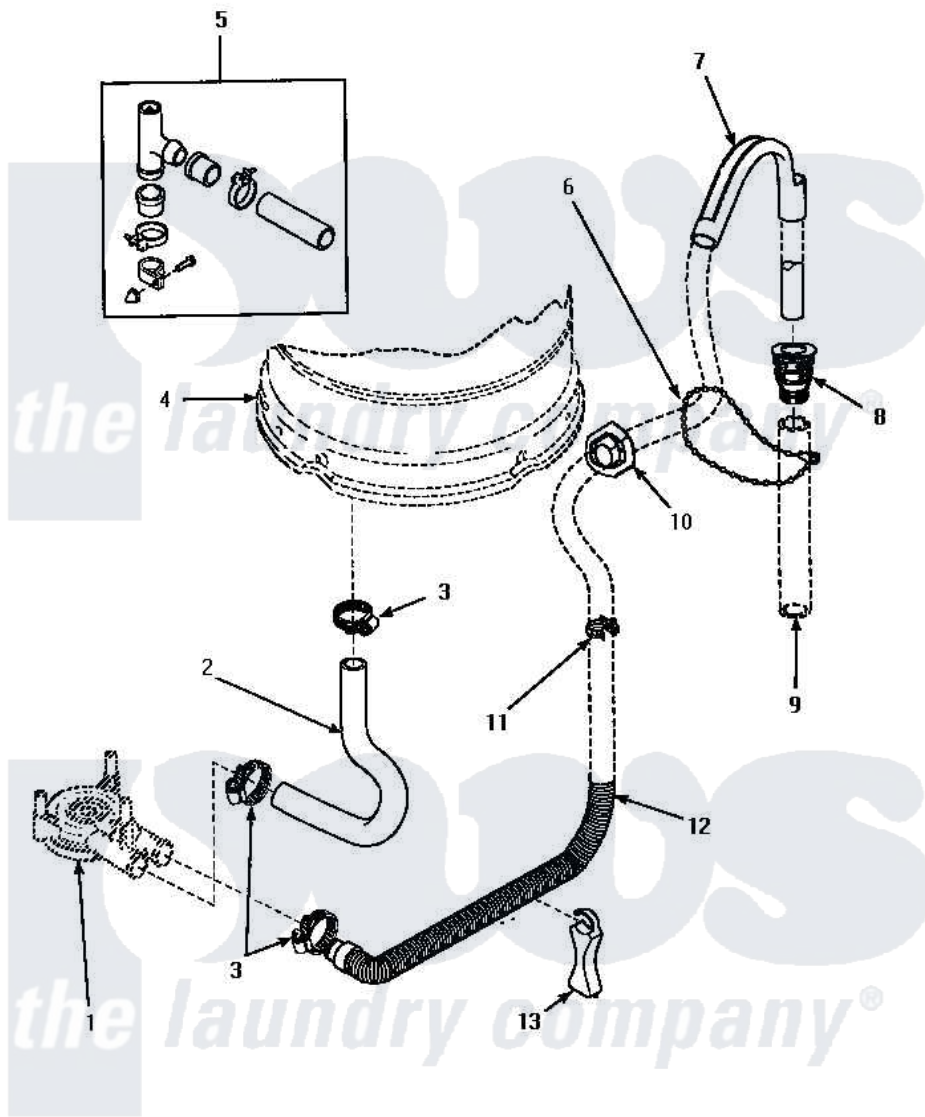

Amana AWM593W2 06 - DRAIN HOSE & SIPHON BREAK

DRAIN HOSE AND SIPHON BREAK

Amana [Residential Amana AWM593W2 Washer Parts](#) Parts Diagram 06 - DRAIN HOSE & SIPHON BREAK
 Click on the part number to view part

Item	Original Part Number	Replaced By	Status	Part Description
1	Y00000000		Not Available	SEE NOTE PUMP ASSEMBLY -- (SEE MOTOR, PUMP AND IDLER ASSEMBLY PAGE)
2	35753			Hose, Tub To Pump-Ddp
3	36802	285655		Clamp, Hose
4	Y00000000		Not Available	SEE NOTE OUTER TUB -- (SEE OUTER TUB, COVER AND PRESSURE HOSE PAGE)
5	562P3	76660		Break-Sphn
6	33489	8539404		Tie-Wire
7	33615	22003814		Retainer, Drain Hose
8	36878	40008101		Adapter, Standpipe
9	Y00000000		Not Available	SEE NOTE STANDPIPE
10	32219			Relief, Strain
11	36014			Clip, Retainer-Hose
12	37245	40053901		Hose, Drain
13	36522			Hose Support