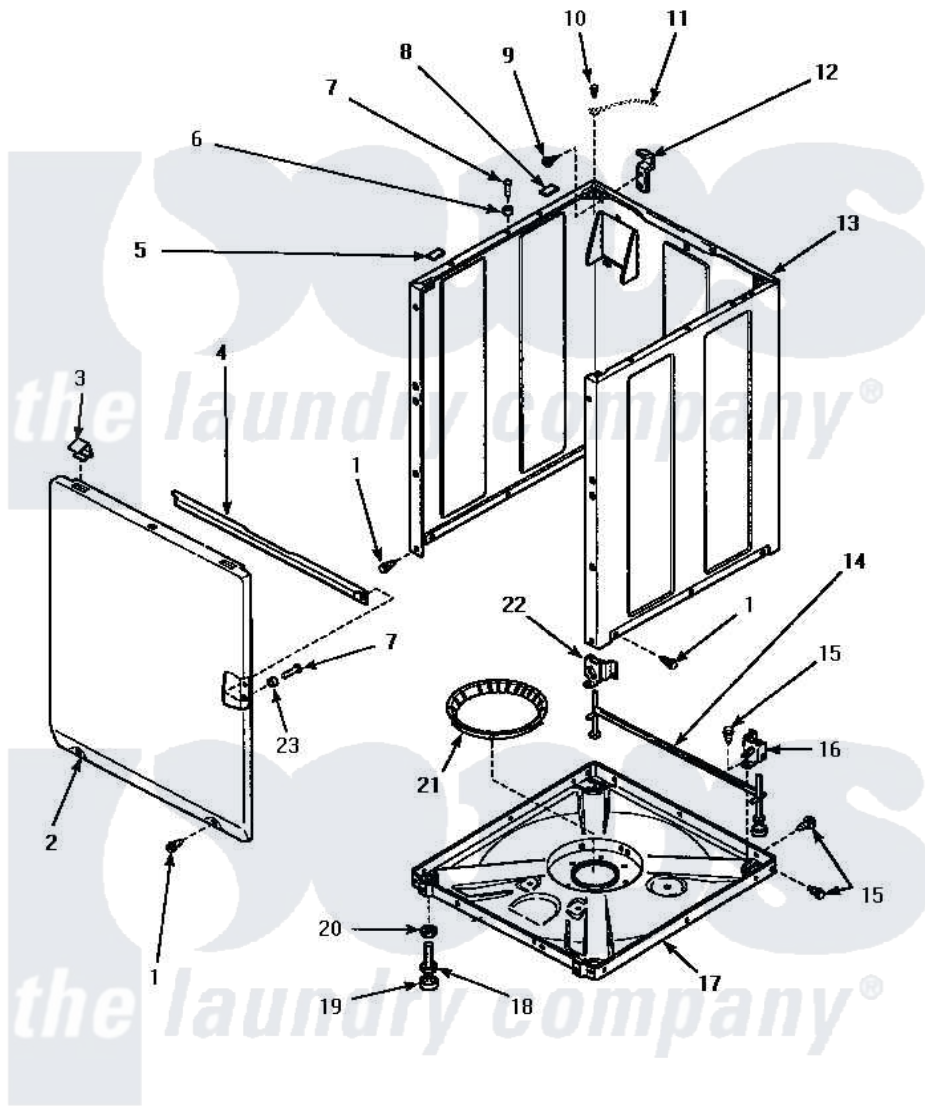

# Amana AWM593W2 07 - FRONT PANEL, BASE ASSY & CABINET ASSY

## FRONT PANEL, BASE ASSEMBLY AND CABINET ASSEMBLY

Amana [Residential Amana AWM593W2 Washer Parts](#) Parts Diagram 07 - FRONT PANEL, BASE ASSY & CABINET ASSY

[Click on the part number to view part](#)

Item	Original Part Number	Replaced By	Status	Part Description
1	27196	<a href="#">27001200</a>		Screw
2	<a href="#">34656WP</a>			Assembly, Front Panel
"	<a href="#">34656LP</a>			Assembly, Front Panel
3	<a href="#">35865</a>			Clip, Hold-Down Front Panel
4	Y35097		Not Available	BRACE, FRT PNL
5	<a href="#">Y56128</a>			Pad, Bumper
6	56079	<a href="#">505187</a>		Locator, Panel
7	32671	<a href="#">Y014874</a>		Screw, Idler Arm And Sleeve
8	<a href="#">36226</a>			Pad, Bumper .25
9	34499		Not Available	SCREW, No.10B X 1/4 TAP IN HX
10	23962	<a href="#">W10116760</a>		Screw
11	Y00000000		Not Available	SEE NOTE GROUND WIRE
12	<a href="#">Y27103</a>			Hinge, Hold-Down Lug
13	34475LP	<a href="#">38612LP</a>		Kit Service Cabinet
"	34475WP	<a href="#">38612WP</a>		Kit-Servic

14	<a href="#">34443</a>		Assembly, Leg And Stabilier
15	35148	Not Available	SCREW, 1/4-14 X 3/8 HX HD
16	36036	Not Available	BRACKET, SLL-RIGHT
17	34424P	Not Available	BASE ASSEMBLY
"	<a href="#">36599P</a>		Assembly Nut/ Leg Base
18	Y34319	<a href="#">22003428</a>	Leg, Adjustable
19	34318	<a href="#">40016001</a>	Foot, Rubber
20	Y21899	<a href="#">40038101</a>	Nut, Leg
21	36108	Not Available	SNUBBER PAD & ISOLATOR
22	<a href="#">36037</a>		Bracket, Sll-Left
23	<a href="#">28102</a>		Locator, Panel