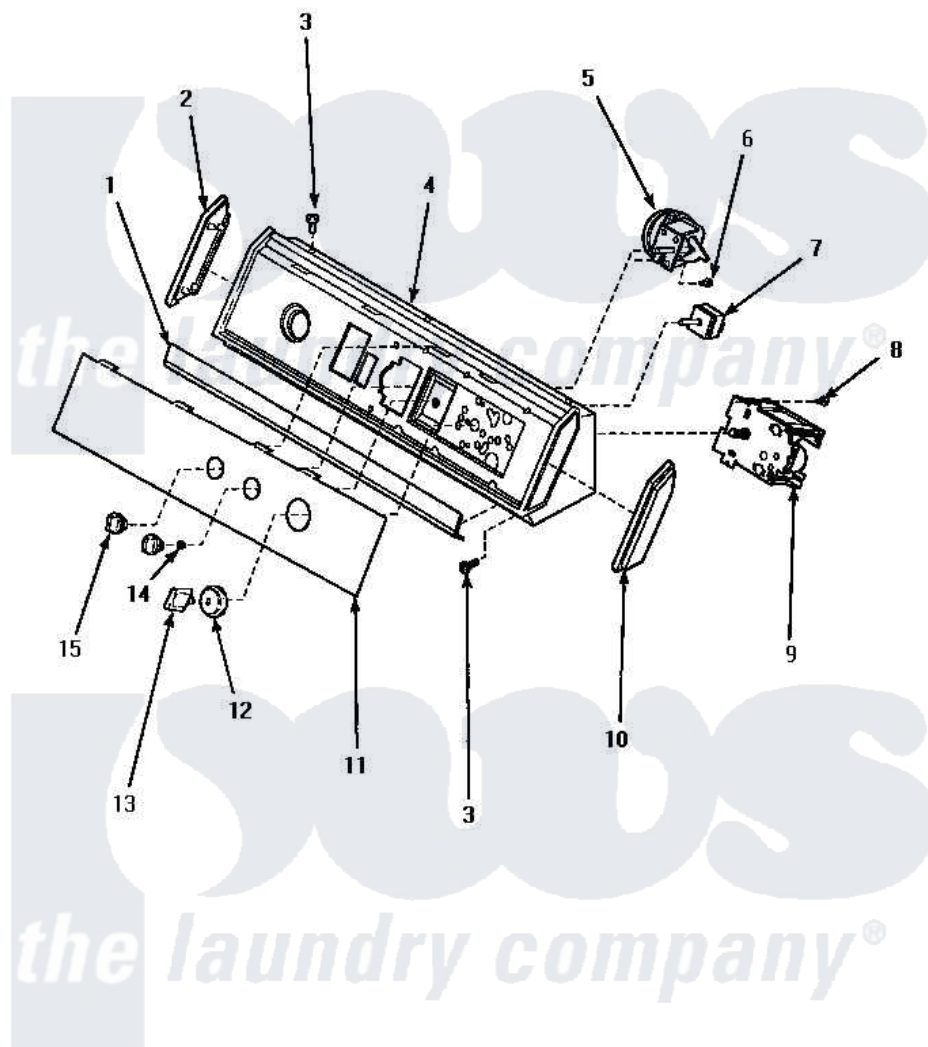

Amana AWM593W2 08 - GRAPHIC PANEL, CONTROL HOOD & CONTROLS

GRAPHIC PANEL, CONTROL HOOD AND CONTROLS
(Models AWM593L2 and AWM593W2)

Amana [Residential Amana AWM593W2 Washer Parts](#) Parts Diagram 08 - GRAPHIC PANEL, CONTROL HOOD & CONTROLS

[Click on the part number to view part](#)

Item	Original Part Number	Replaced By	Status	Part Description
1	33123R			Trim
2	31249		Not Available	CAP,END-L.H.-CHROME
3	31752		Not Available	SCREW, No.8ABX3/4 POZIDRI
4	31811		Not Available	ASSY, HOOD & MOUNTING B
5	36045	40055101		Switch, Pressure
6	31260			Screw, No.8 X 3/8 Ind H
7	32189			Switch, Temp
8	23962	W10116760		Screw
9	36608			Timer, 4 Cycle
10	31248			Cap, End-RH-Chrome
11	36618		Not Available	PANEL, GRAPHICS
12	33817		Not Available	ASSY, TIMER SKIRT-BLACK
13	33897			Knob, Timer-Washer-Blac
14	57584		Not Available	NUT