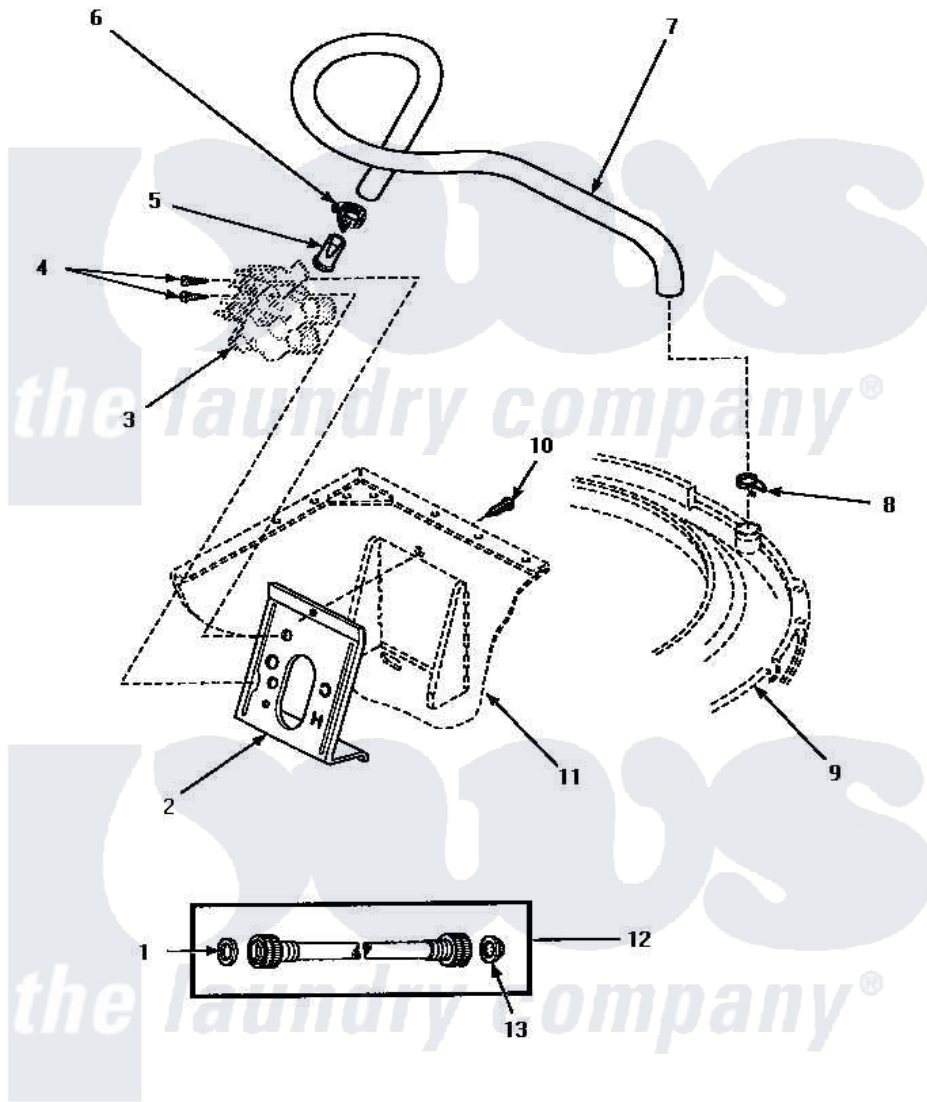

Amana AWM593W2 09 - INLET/FILL HOSE & MIXING VLV MTG BRKT

INLET HOSE, FILL HOSE AND MIXING VALVE MOUNTING BRACKET

Amana [Residential Amana AWM593W2 Washer Parts](#) Parts Diagram 09 - INLET/FILL HOSE & MIXING VLV MTG BRKT

[Click on the part number to view part](#)

Item	Original Part Number	Replaced By	Status	Part Description
1	20290	Y013783		Washer, Inlet Hose
2	34972	39407		Bracket, Valve
3	Y00000000		Not Available	SEE NOTE MIXING VALVE ASSEMBLY -- (SEE MIXING VALVE ASSEMBLY PAGE)
4	23962	W10116760		Screw
5	34500	22001900		Preventer, Back Flow
6	36801	596669		Clamp, Manifold
7	35874	38155		Hose, Mix Valve To TU
8	29210			Hose Clamp
9	Y00000000		Not Available	SEE NOTE OUTER TUB COVER ASSY -- (SEE OUTER TUB, COVER AND PRESSURE HOSE PAGE)
10	33562	27001200		Screw
11	Y00000000		Not Available	SEE NOTE CABINET ASSY -- (SEE FRONT PANEL, BASE AND CABINET ASSY PAGE)