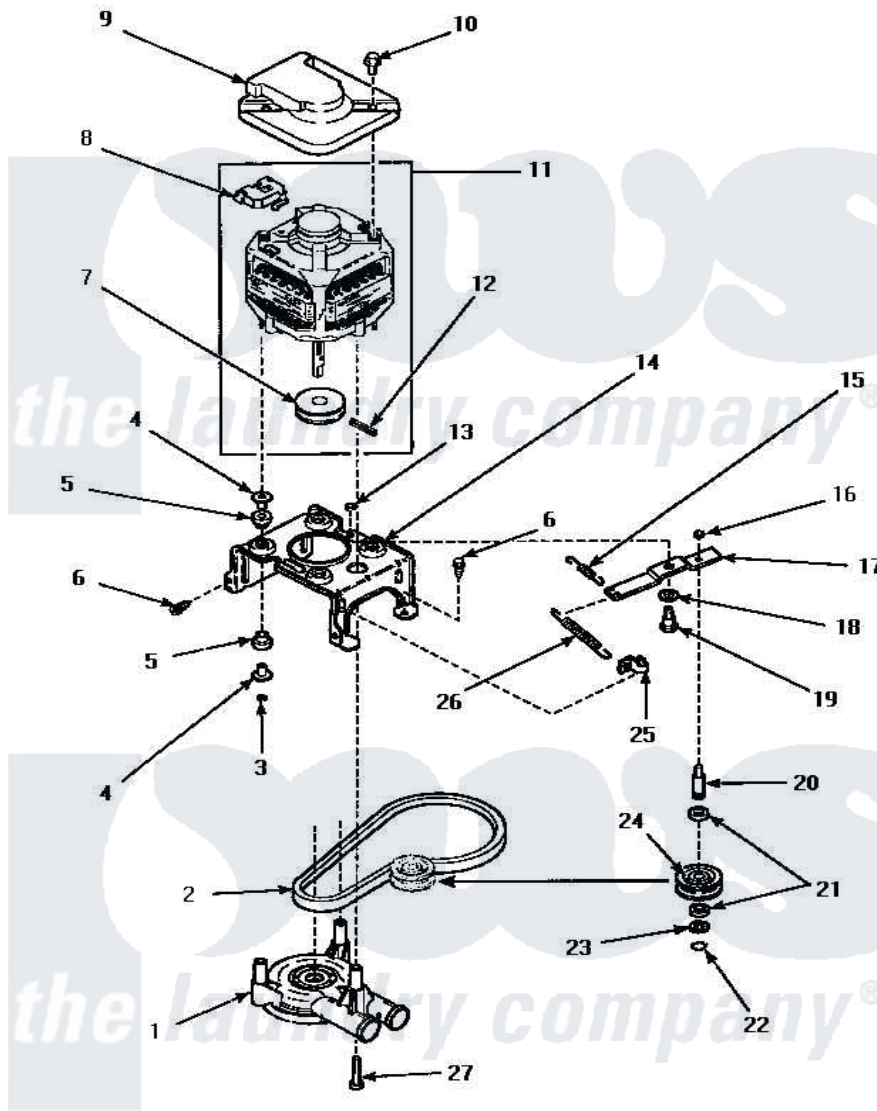

# Amana AWM593W2 11 - MOTOR, MTG BRKT, BELT, PUMP & IDLER ASSY

## MOTOR, MOUNTING BRACKET, BELT, PUMP AND IDLER ASSEMBLY

Amana [Residential Amana AWM593W2 Washer Parts](#) Parts Diagram 11 - MOTOR, MTG BRKT, BELT, PUMP & IDLER ASSY

[Click on the part number to view part](#)

Item	Original Part Number	Replaced By	Status	Part Description
1	36863P	<a href="#">27001233</a>		Pump
2	<a href="#">28808</a>			Belt, Agitate And Spin
3	35423	<a href="#">3400029</a>		Nut, Adapter Plate
4	<a href="#">34791</a>			Post, Mount-Motor
5	<a href="#">34788</a>			Mount, Motor
6	Y31645	<a href="#">27001200</a>		Screw
7	27171		Not Available	PULLEY,MOTOR
8	35632		Not Available	SWITCH, MOTOR
9	34754	<a href="#">40112301</a>		Shield, Motor
10	36639	<a href="#">4312464</a>		Screw
11	34571	<a href="#">27001215</a>		Motor W/Pulley
12	<a href="#">23750</a>			Pin, Roll
13	52566	<a href="#">27001225</a>		Nut, Jam Mid Lock 1/4-20
14	36523	<a href="#">37415P</a>		Kit, Motor Brkt
"	34890		Not Available	BRACKET,MOTOR MOUNT
15	30620		Not Available	SPRING,IDLER LEVER HEL

16	28803	<a href="#">2221070</a>	Clamp, Nylon
17	31054	<a href="#">40041002</a>	Lever, Idler
18	81392	<a href="#">40054701</a>	Washer
19	27229	<a href="#">40038901</a>	Screw, 1/4-20
20	<a href="#">28802</a>		Shaft, Idler
21	<a href="#">Y29443</a>		Washer, Felt
22	<a href="#">23748</a>		Ring, Retaining
23	<a href="#">52549</a>		Washer, 501 ID X3/4 Odx
24	28800	Not Available	WHEEL, IDLER
25	<a href="#">28849</a>		Clip, Spring
26	<a href="#">37366</a>		Spring, Idler
27	Y34565	<a href="#">40063701</a>	Screw, 10-16 x 1.75
NI	258P3	Not Available	KIT, CAPACITOR