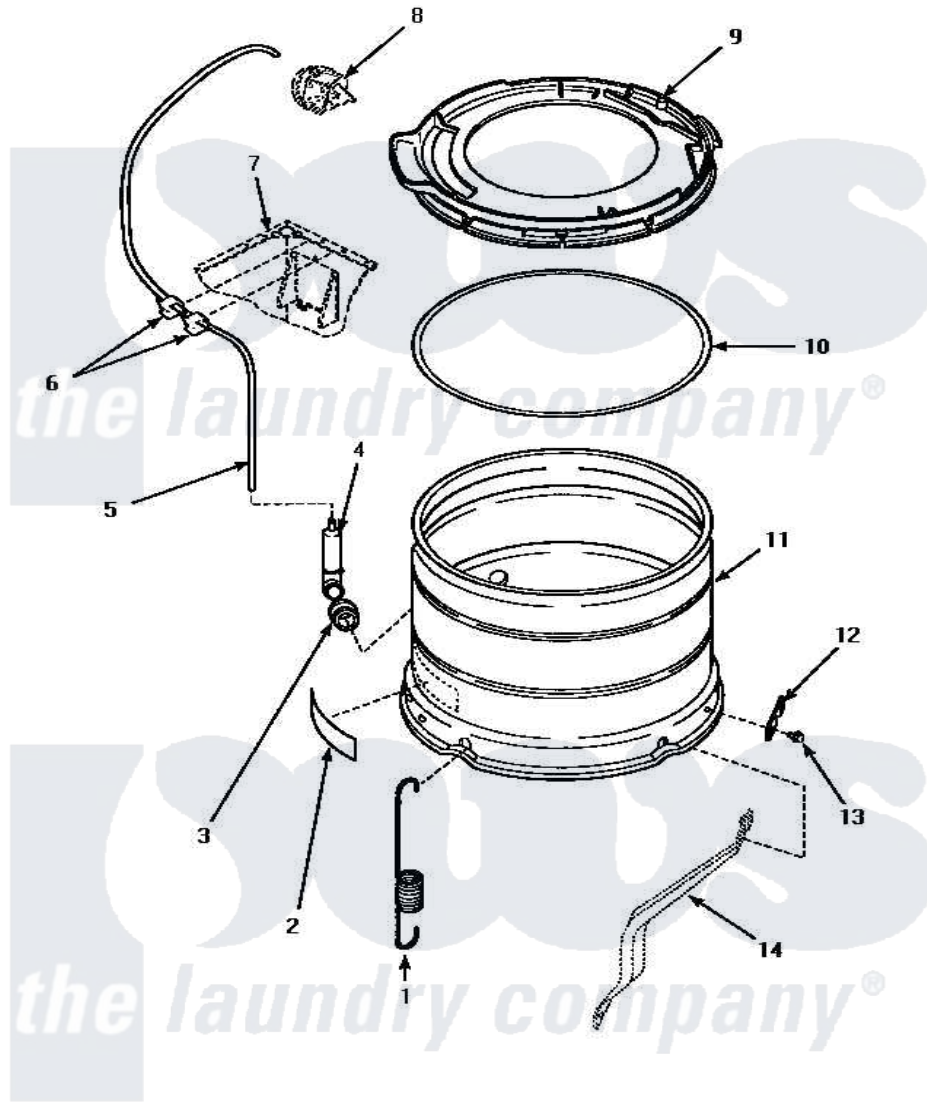

# Amana AWM593W2 12 - OUTER TUB, COVER AND PRESSURE HOSE

**OUTER TUB, COVER AND PRESSURE HOSE**

Amana [Residential Amana AWM593W2 Washer Parts](#) Parts Diagram 12 - OUTER TUB, COVER AND PRESSURE HOSE

[Click on the part number to view part](#)

Item	Original Part Number	Replaced By	Status	Part Description
1	<a href="#">35948</a>			Spring, Leg-Large Tub
2	500049		Not Available	STICKER
3	29175	<a href="#">40037801</a>		Grommet
4	30907	<a href="#">40008501</a>		Assembly, Pressure Bulb
5	29213	<a href="#">39125</a>		Tubing 31
6	<a href="#">21036</a>			Clip, Cable
7	Y00000000		Not Available	SEE NOTE CABINET ASSY -- (SEE FRONT PANEL, BASE AND CABINET ASSY PAGE)
8	Y00000000		Not Available	SEE NOTE PRESSURE SWITCH -- (SEE GRAPHIC PANEL AND CONTROLS PAGE)
9	<a href="#">36025P</a>			Assembly, Tub Cover and Gasket
10	<a href="#">32857</a>			Gasket, Tub Cover Small
11	<a href="#">34438P</a>			Assembly, Outer Tub
12	<a href="#">27926</a>			Plate, Leg .063