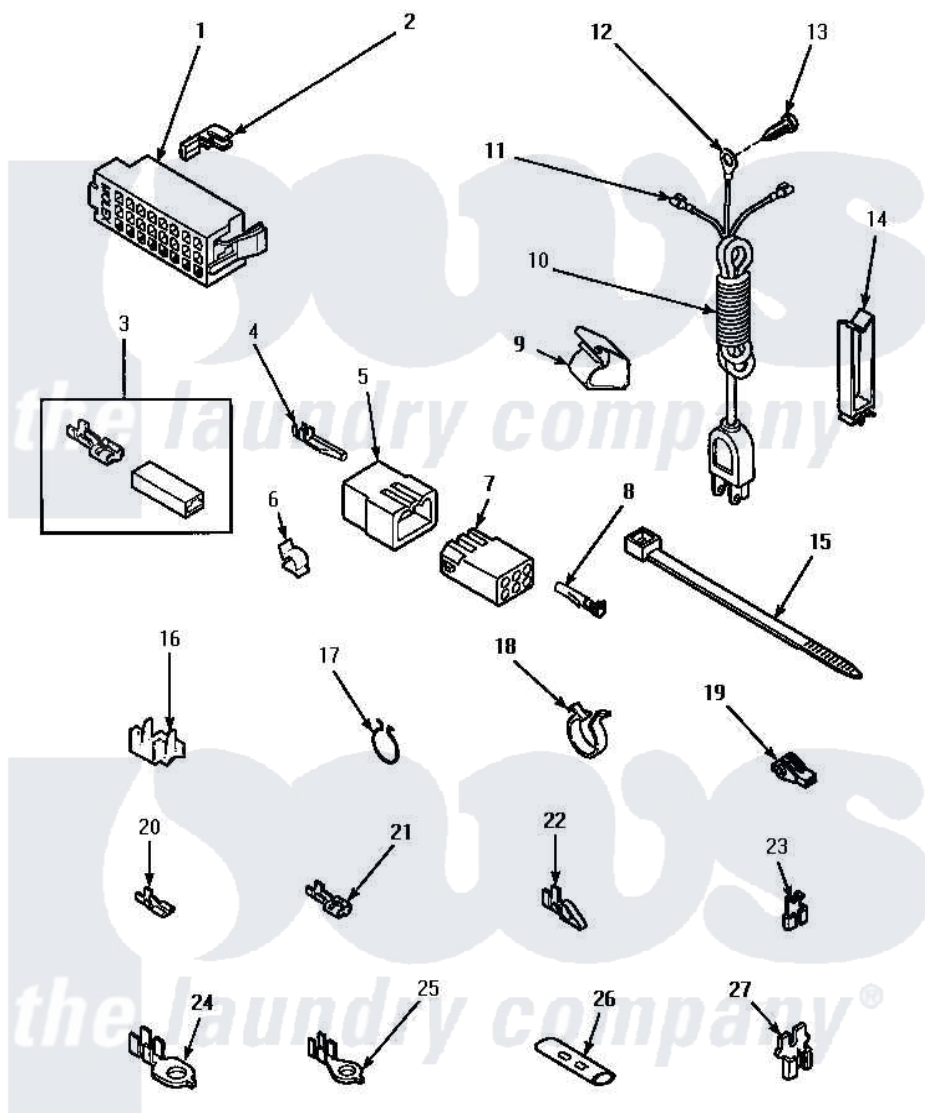

# Amana AWM593W2 14 - POWER CORD & TERMINALS

## POWER CORD AND TERMINALS

Amana [Residential Amana AWM593W2 Washer Parts](#) Parts Diagram 14 - POWER CORD & TERMINALS  
 Click on the part number to view part

Item	Original Part Number	Replaced By	Status	Part Description
1	<a href="#">34123</a>			Housing, LH -24 Position
"	<a href="#">32746</a>			Housing, RH-24 Positi
2	<a href="#">Y00188</a>			Molex Terminal
3	00234	<a href="#">00359</a>		Terminal Ultra Pod 250 X032F
4	<a href="#">Y00116</a>			Terminal, Pin-Male
5	<a href="#">23041</a>			Plug, 6 Circuit
"	<a href="#">23033</a>			Plug, 9 Circuit
"	26302		Not Available	PLUG,1 CIRCUIT
6	<a href="#">21036</a>			Clip, Cable
7	<a href="#">26708</a>			Receptacle, 6 Circuit
"	<a href="#">26301</a>			Receptacle, Molex
"	<a href="#">26163</a>			Receptacle, 9 Circuit
8	Y00117	<a href="#">5011-XX</a>		093 Female Socket
9	35521		Not Available	CLIP, HARNESS HOLDER
10	Y34458		Not Available	POWER CORD ALL
11	03673		Not Available	NUT

12	Y0000000	Not Available	SEE NOTE GROUND WIRE
13	<a href="#">52909</a>		Screw, 10B-16 X 1/2 HeX
14	36274	Not Available	CLIP, HARNESS
15	36466	<a href="#">M0321209</a>	Tie-Electrical
16	Y00161	<a href="#">B5733302</a>	Clip, Ground
17	<a href="#">51291</a>		Clip, Wire
18	61510	<a href="#">504034</a>	Clip, Wire
19	70210	Not Available	INSULATOR,BLUE
20	<a href="#">00112</a>		Terminal, Spade-3/16 Fe
21	Y00119	Not Available	SPADE TERMINAL(18 GAUGE) (1/4 INCH-(1) 18 GAUGE WIRE)
22	00220	Not Available	TERMINAL,CRIMP-SINGLE
23	<a href="#">Y00120</a>		Terminal, Flag-1/4 Fema
24	Y00113	Not Available	TERMINAL,RING-1/4 STUD
25	<a href="#">00110</a>		No.10 18 Gauge Wire
26	21091	Not Available	CONNECTOR TWO 1/4 INCH MALE
27	29673	Not Available	DOUBLE CONNECTOR