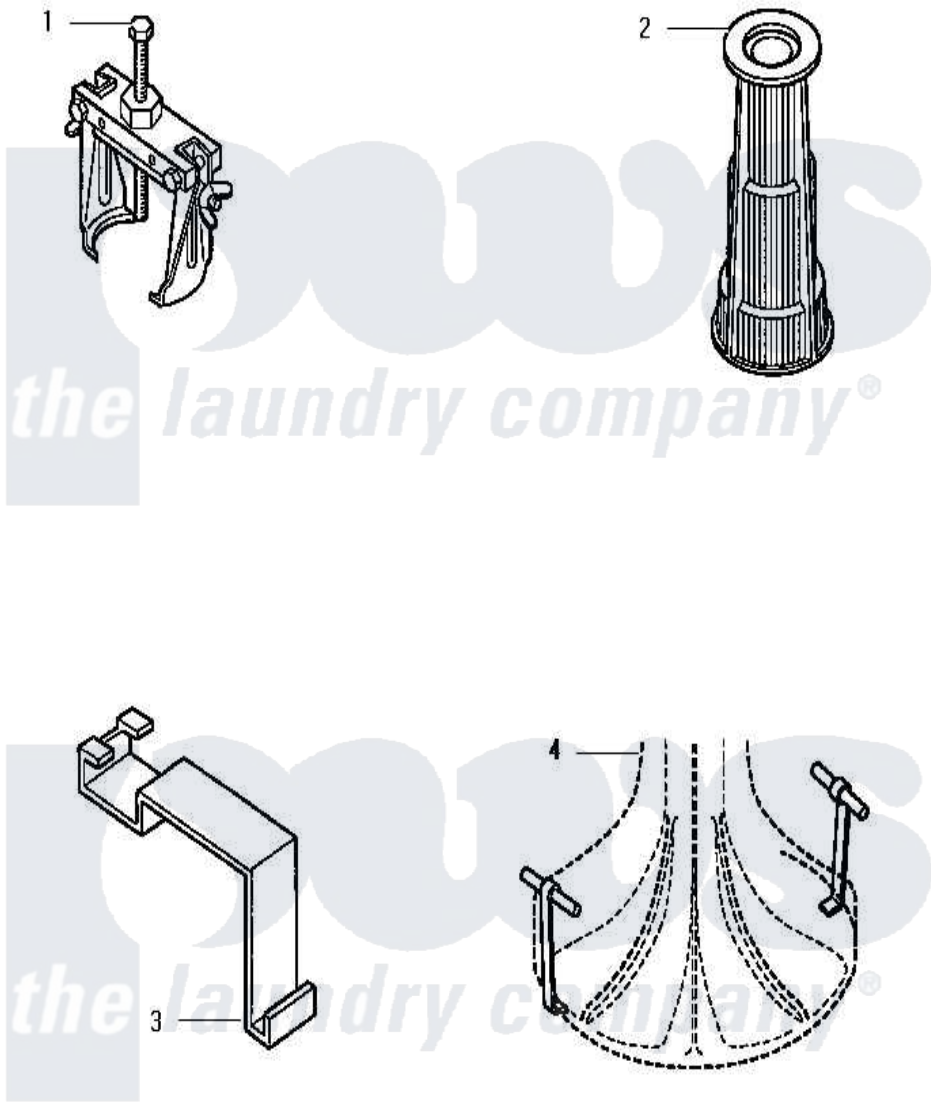

Amana AWM593W2 16 - SPECIAL TOOLS

Amana [Residential Amana AWM593W2 Washer Parts](#) Parts Diagram 16 - SPECIAL TOOLS
 Click on the part number to view part

Item	Original Part Number	Replaced By	Status	Part Description
1	294P4			Bell Tool
2	293P4			Seal Tool
3	273P4			Tub Cover Gasket Tool
4	254P4P			Agitator Hooks
NI	294P4A			Jaw, Drive Bell Tool
"	294P4B			Drive Bell Bolt