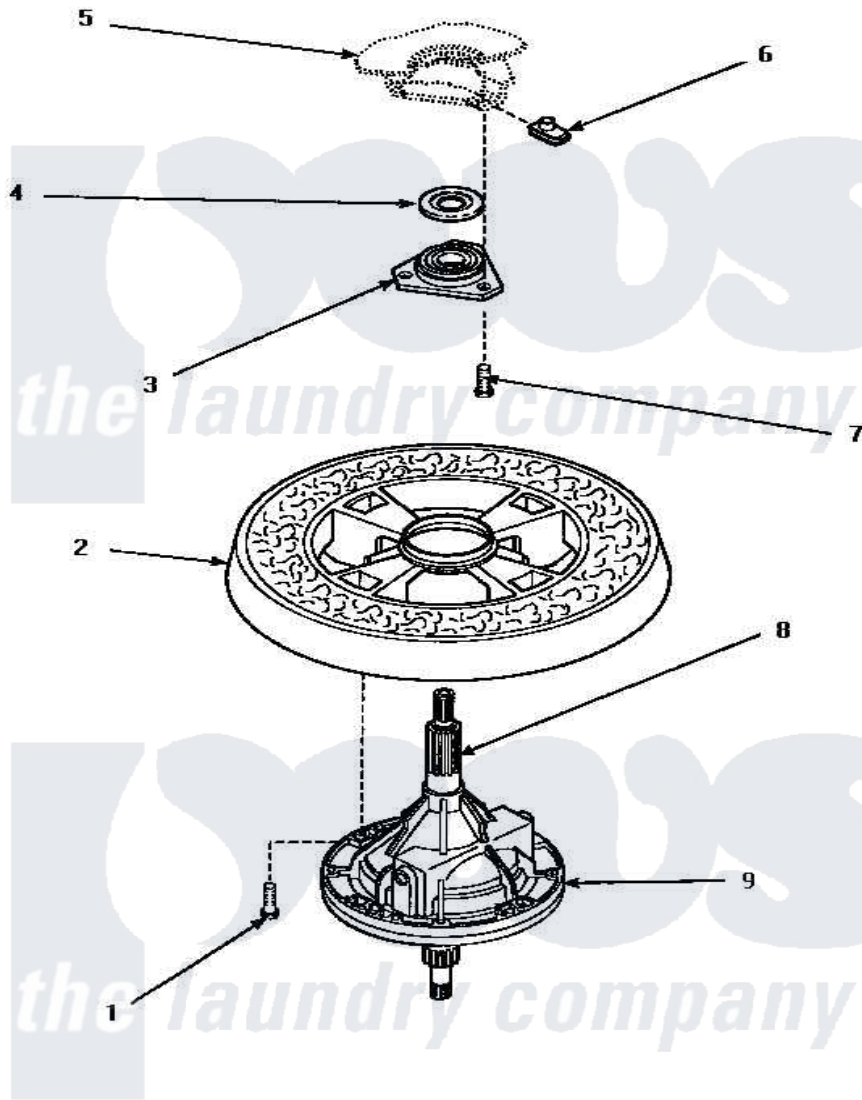

# Amana AWM593W2 17 - TRANSMISSION ASSY & BALANCE RING

**TRANSMISSION ASSEMBLY AND BALANCE RING**

Amana [Residential Amana AWM593W2 Washer Parts](#) Parts Diagram 17 - TRANSMISSION ASSY & BALANCE RING  
 Click on the part number to view part

Item	Original Part Number	Replaced By	Status	Part Description
1	37047		Not Available	SCREW, CAP
2	34731		Not Available	ASSY,BALANCE RING-COMPL
3	27182	<a href="#">40004201P</a>		Main Bearing Assembly
4	<a href="#">27187</a>			Flinger
5	Y00000000		Not Available	SEE NOTE OUTER TUB -- (SEE OUTER TUB, COVER AND PRESSURE HOSE PAGE)
6	<a href="#">27222</a>			Nut, Retainer 5/16-18
7	36991	<a href="#">3400500</a>		Bolt, 3405245 5/16-18 X 3/4
8	<a href="#">27604P</a>			Never-Seeze 1 Oz Tube
9	<a href="#">34526P</a>			Assembly, Transmission