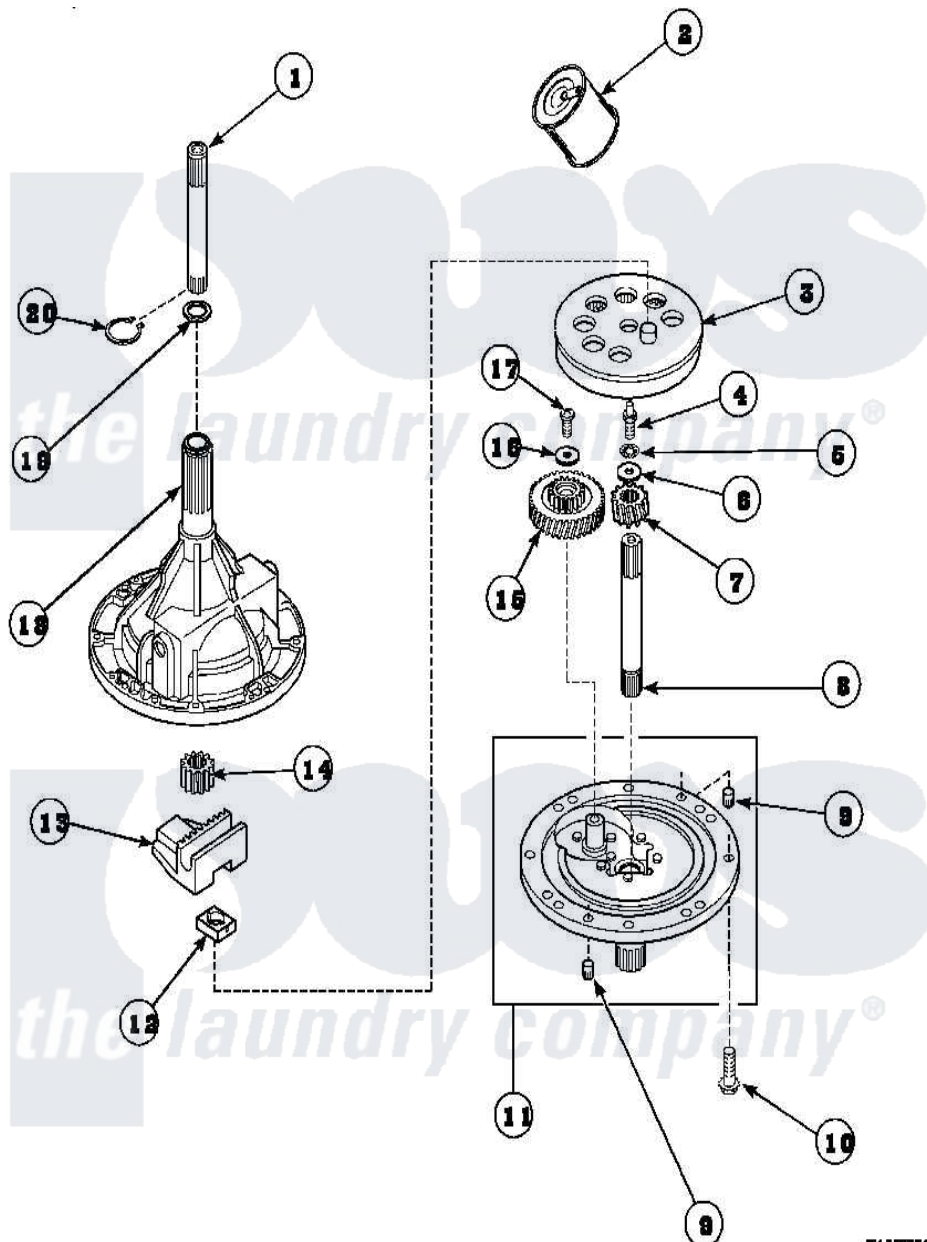

Amana AWM593W2 (BOM: PAWM593W2) 01 - 34526P TRANSMISSION ASSY

Amana Residential Amana AWM593W2 (BOM: PAWM593W2) Washer Parts Parts Diagram 01 - 34526P
TRANSMISSION ASSY

[Click on the part number to view part](#)

Item	Original Part Number	Replaced By	Status	Part Description
1	Y36570			Shaft, Output
2	27243P			Oil, CW Transmission F-
3	26577			Assembly, Gear And Stud
4	27030		Not Available	SCREW, 1/4-20 SPECIAL
5	21456			Lockwasher, 1/4 Intshkp
6	26509	40041501		Washer
7	36562			Pinion, Drive
8	34853			Shaft, Input
9	27172			Pin, Dowel
10	32814		Not Available	SCREW, 1/4-20X7/8 SERRA
11	38290			Assembly, Cover
12	26493			Slide
13	Y31526			Rack
14	27003			Pinion, Agitator
15	29161			Gear, Reduction

16	29260	Not Available	WASHER
17	29273		Screw, 1/4-20 X 3/8
18	33223	Not Available	ASSY, TRANSMISSION CASE
19	35092		Washer, 3628id X 1.00 X .056
20	27197		Ring, Retaining
NI	37577P	Not Available	SEALANT