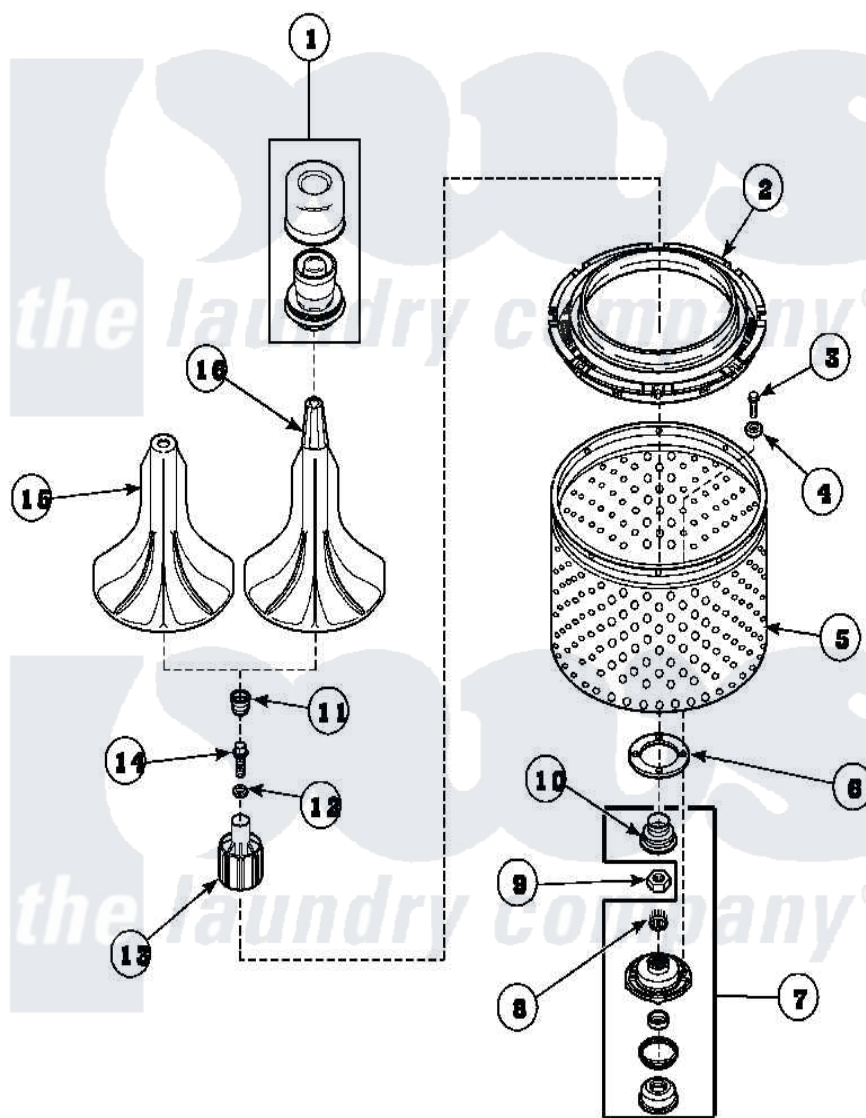

**Amana AWM593W2 (BOM: PAWM593W2) 02 - AGITATOR/DRIVE
BELL/SEAL KIT/TUB & HUB**

Amana Residential Amana AWM593W2 (BOM: PAWM593W2) Washer Parts Parts Diagram 02 - AGITATOR/DRIVE BELL/SEAL KIT/TUB & HUB

WESOPENA

[Click on the part number to view part](#)

Item	Original Part Number	Replaced By	Status	Part Description
1	33510			Assembly, Dispenser-Fabric
2	35035			Guard, Clothes
3	27202	W10116787		Screw
4	28094			Gasket
6	27125	39122		Gasket, Washtub
7	495P3	R9900552		Hub And Seal
8	29728	40008301		Insert, Spline
9	Y29220	40016301		Nut, Lock
10	36425	40016101		Seal, Bell Drive
11	36511	40008401		Plug, Bell
12	36472			O-Ring
13	36443P	R9900189		Kit, Drive Bell And Seal
14	34288	40065102		Screw, Shoulder 1/4