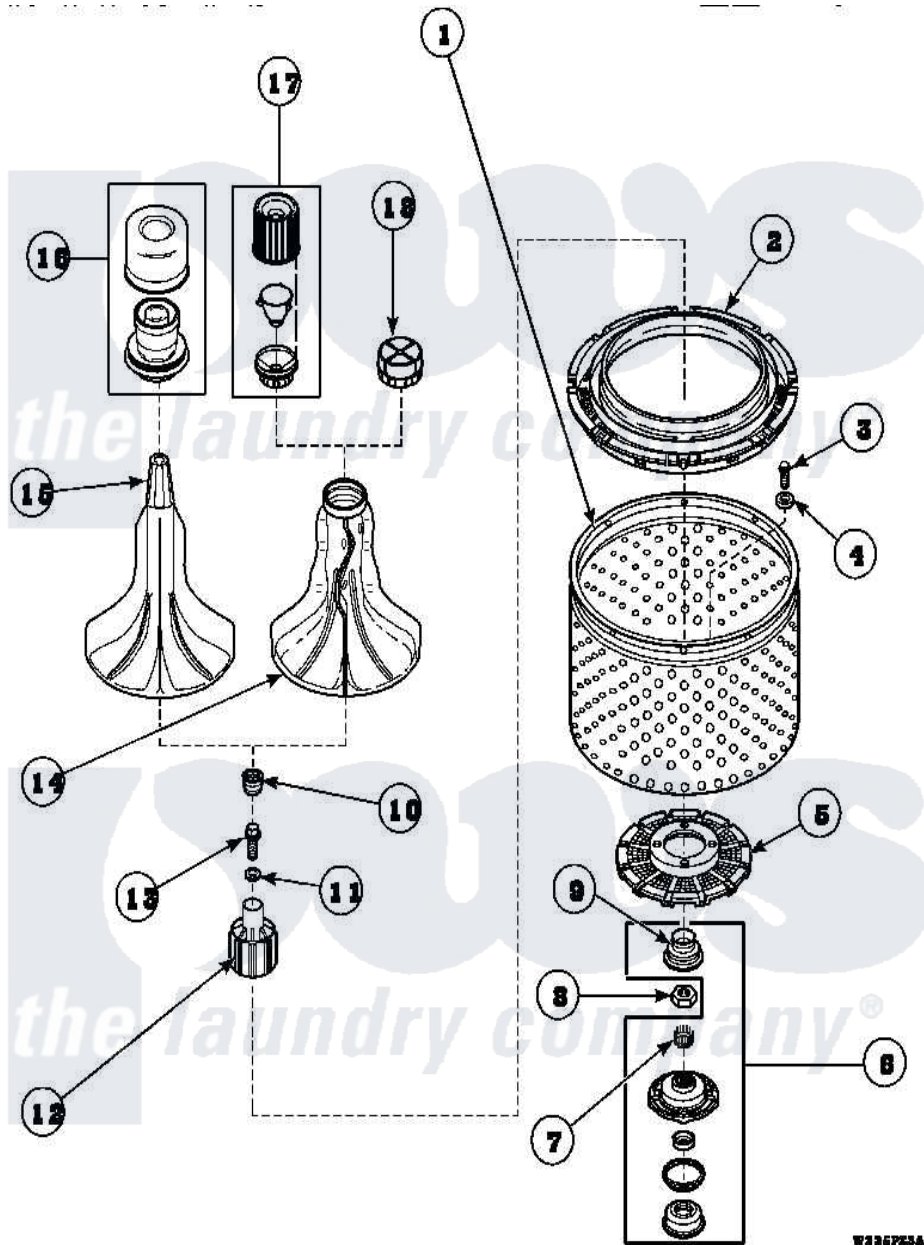

**Amana AWM593W2 (BOM: PAWM593W2) 03 - AGITATOR/DRIVE
BELL/SEAL KIT/TUB & HUB**

Amana Residential Amana AWM593W2 (BOM: PAWM593W2) Washer Parts Parts Diagram 03 - AGITATOR/DRIVE
BELL/SEAL KIT/TUB & HUB

Click on the part number to view part

Item	Original Part Number	Replaced By	Status	Part Description
1	33501P	R9900144		Kit- Wash
2	35035			Guard, Clothes
3	27202	W10116787		Screw
4	28094			Gasket
5	32998	39371		Filter Lin
6	495P3	R9900552		Hub And Seal
7	29728	40008301		Insert, Spline
8	Y29220	40016301		Nut, Lock
9	36425	40016101		Seal, Bell Drive
10	36511	40008401		Plug, Bell
11	36472			O-Ring
12	36443P	R9900189		Kit, Drive Bell And Seal
13	34288	40065102		Screw, Shoulder 1/4
14	33174	40000501W		Agitator, Flex Vane
16	33510			Assembly, Dispenser-Fabric