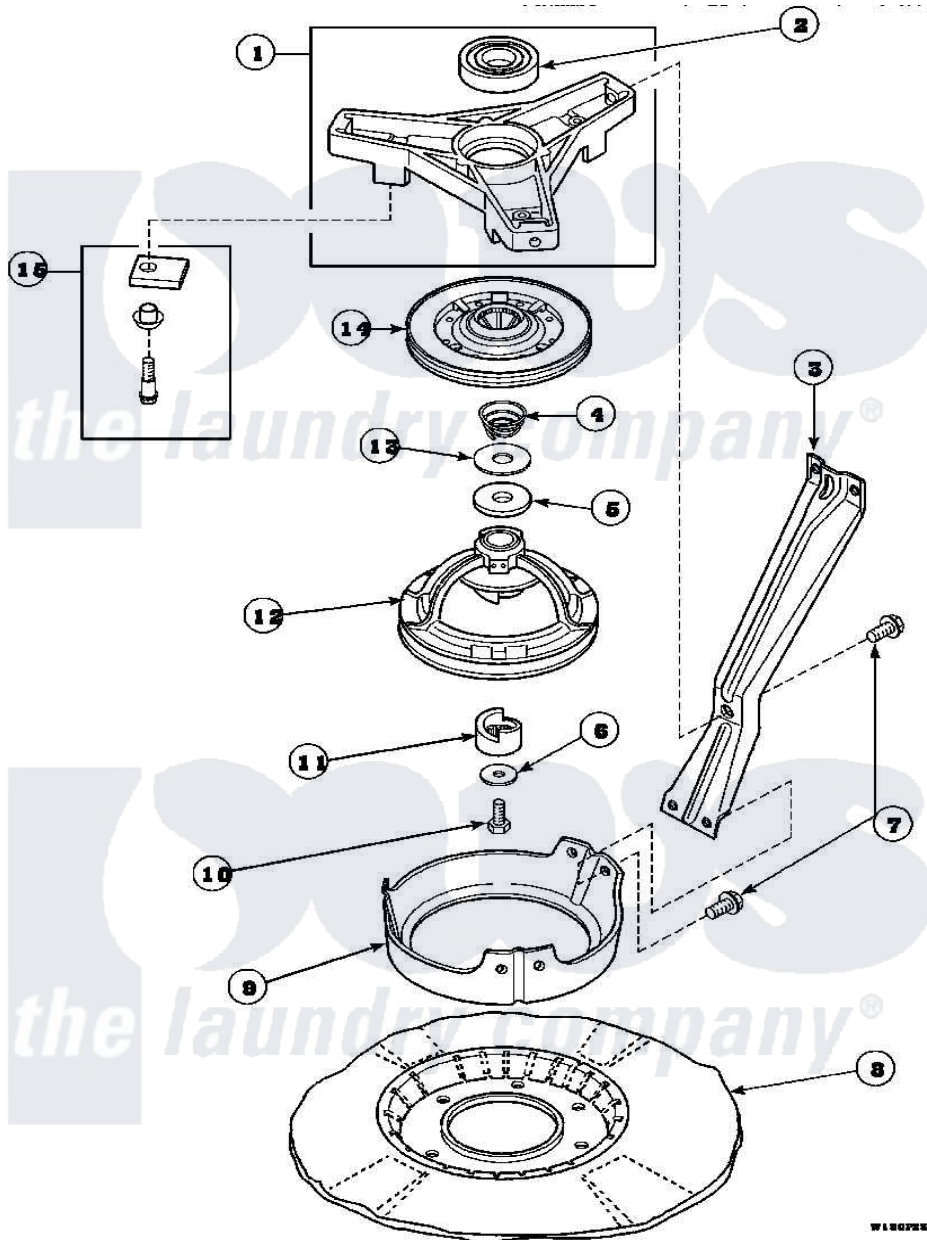

Amana AWM593W2 (BOM: PAWM593W2) 04 - BRG HSG/BRAKE/PULLEY & PIVOT DOME

Amana Residential Amana AWM593W2 (BOM: PAWM593W2) Washer Parts Parts Diagram 04 - BRG HSG/BRAKE/PULLEY & PIVOT DOME
 Click on the part number to view part

Item	Original Part Number	Replaced By	Status	Part Description
1	35746			Assembly, Bearing Housing-L
2	28944R	40004001		Bearing, Main
3	34471		Not Available	LEG,SUPPORT
4	33435			Spring, Conical
5	27015	40063201		Washer, Flat
6	26509	40041501		Washer
7	35369	40128701		Screw, 5/16-18 X .50
8	36599P			Assembly Nut/ Leg Base
"	34434P			Assembly Nut/Leg Base
9	34470			Dome, Pivot
10	27220	40063401		Screw, 1/4-20 x 5/8 Hex
11	27018			Helix
12	34921			Assembly, Pulley-Spin And Agitate
13	35535	40065701		Washer, 2 Odx.63 ID

14 31961P

[R9900474](#)

Brake Assembly

15 548P3

[R9900543](#)

Pad-Brake

NI [26594P](#)

Grease, Silicone - 2 Oz Tube