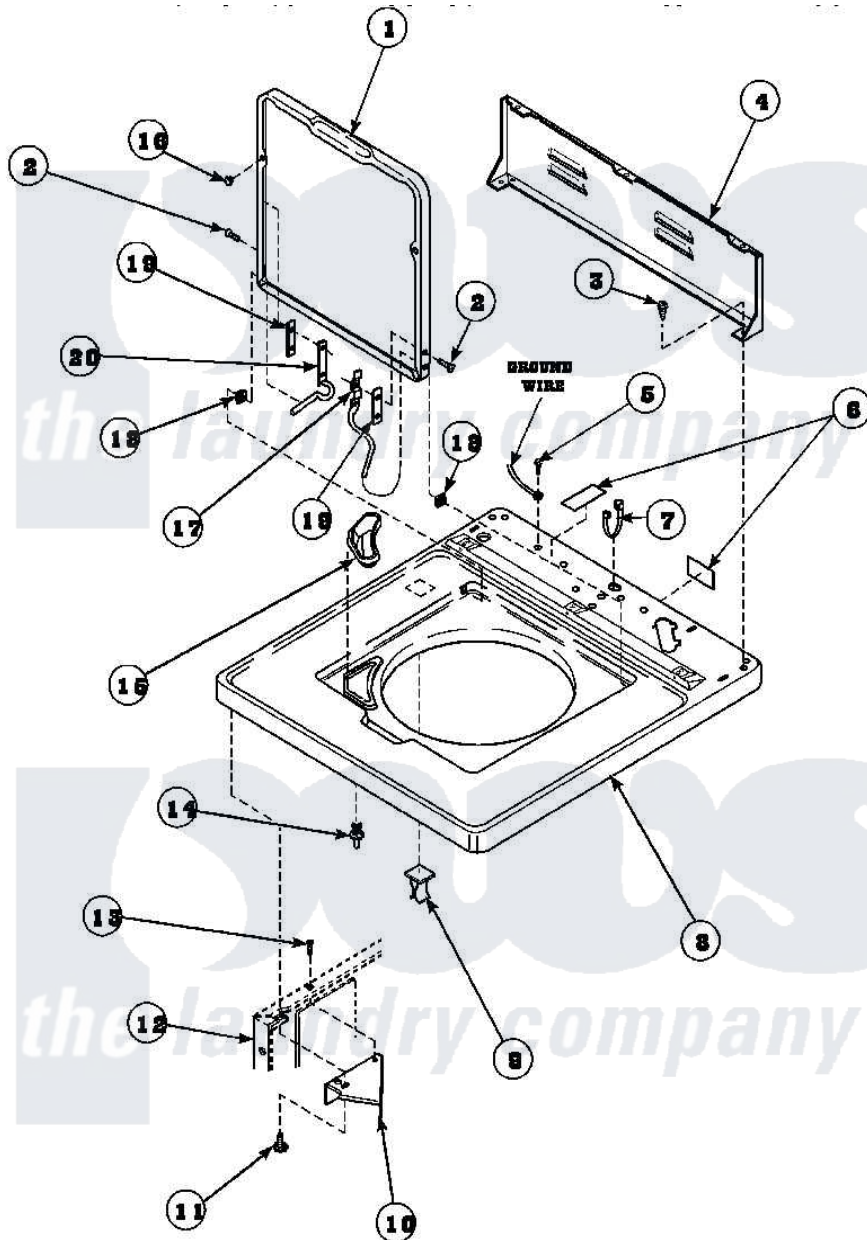

Amana AWM593W2 (BOM: PAWM593W2) 05 - CAB TOP, LOADING DOOR & CTRL REAR PAN

Amana Residential Amana AWM593W2 (BOM: PAWM593W2) Washer Parts Parts Diagram 05 - CAB TOP, LOADING DOOR & CTRL REAR PAN

Click on the part number to view part

Item	Original Part Number	Replaced By	Status	Part Description
1	33541P		Not Available	LID
2	34337	W10119828		Screw, Lid Hinge Mounting
3	23962	W10116760		Screw
4	34903		Not Available	PANEL, BACK HOOD (USE 37782)
5	52909			Screw, 10B-16 X 1/2 HeX
6	24903		Not Available	STICKER,DISCONNECT POW
7	21903	211881		Grommet, Cord Part Not Used-Gas Models Only
8	34902P		Not Available	TOP
9	36519		Not Available	CLIP
10	36034			Bracket, Director-Module
11	Y31644	27001200		Screw
12	34475P		Not Available	CABINET
13	36035		Not Available	SCREW,8-18X3/8 PHIL FLT

13	30033	Not Available	HD
14	56534		Barrel, Support
15	34776	Not Available	DISPENSER,BLEACH
16	21685	40038001	Bumper
17	36437		Hinge, Lid R
18	33446	40008201	Bushing, Hinge
19	34338		Gasket, Hinge
20	36513		Hinge, Left
NI	26594P		Grease, Silicone - 2 Oz Tube