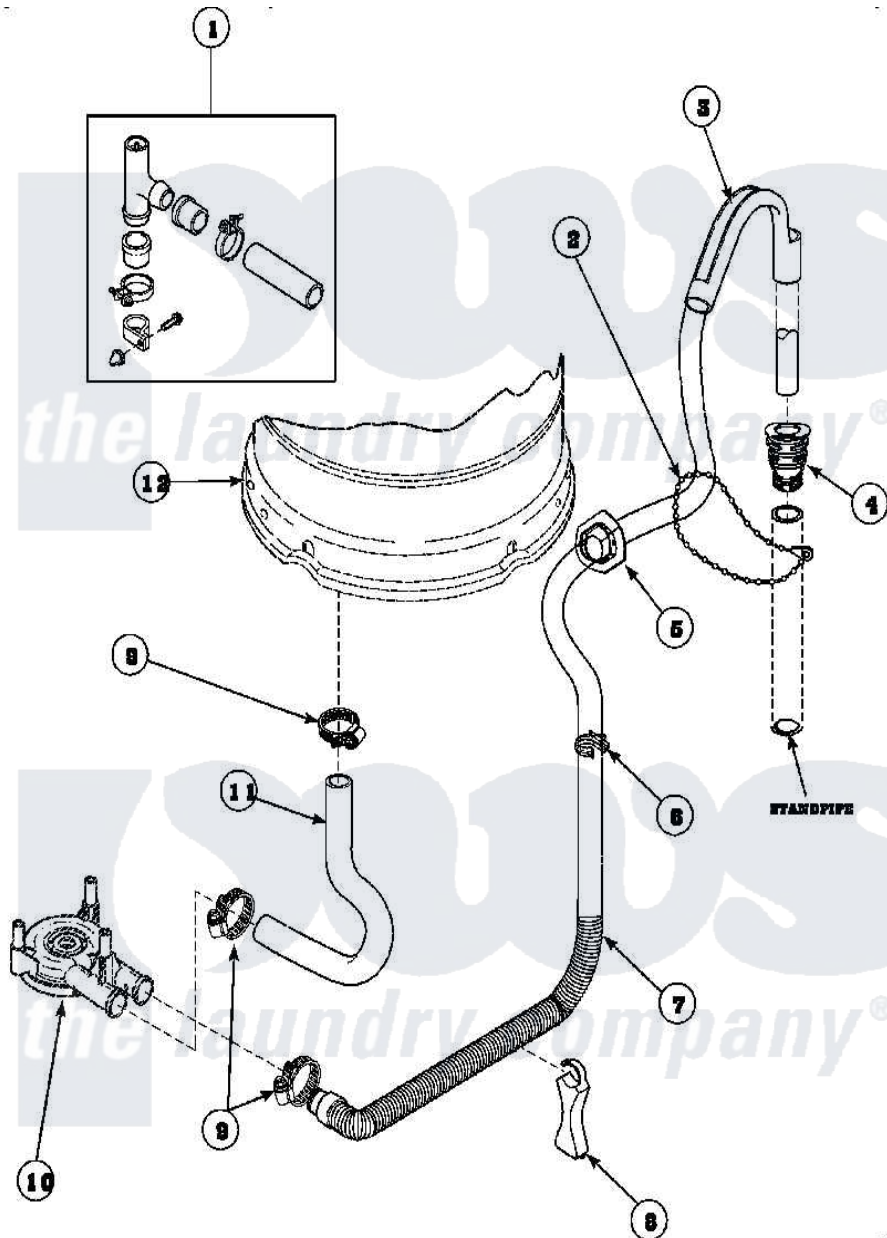

Amana AWM593W2 (BOM: PAWM593W2) 06 - DRAIN HOSE AND SIPHON BREAK

Amana Residential Amana AWM593W2 (BOM: PAWM593W2) Washer Parts Parts Diagram 06 - DRAIN HOSE AND SIPHON BREAK

Click on the part number to view part

Item	Original Part Number	Replaced By	Status	Part Description
1	562P3	76660		Break-Sphn
2	33489	8539404		Tie-Wire
3	33615	22003814		Retainer, Drain Hose
4	36878	40008101		Adapter, Standpipe
5	32219			Relief, Strain
6	36014			Clip, Retainer-Hose
7	37245	40053901		Hose, Drain
8	36522			Hose Support
"	35487			Support, Hose
9	36802	285655		Clamp, Hose
10	36863P	27001233		Pump
11	35753			Hose, Tub To Pump-Ddp
12	34438P			Assembly, Outer Tub