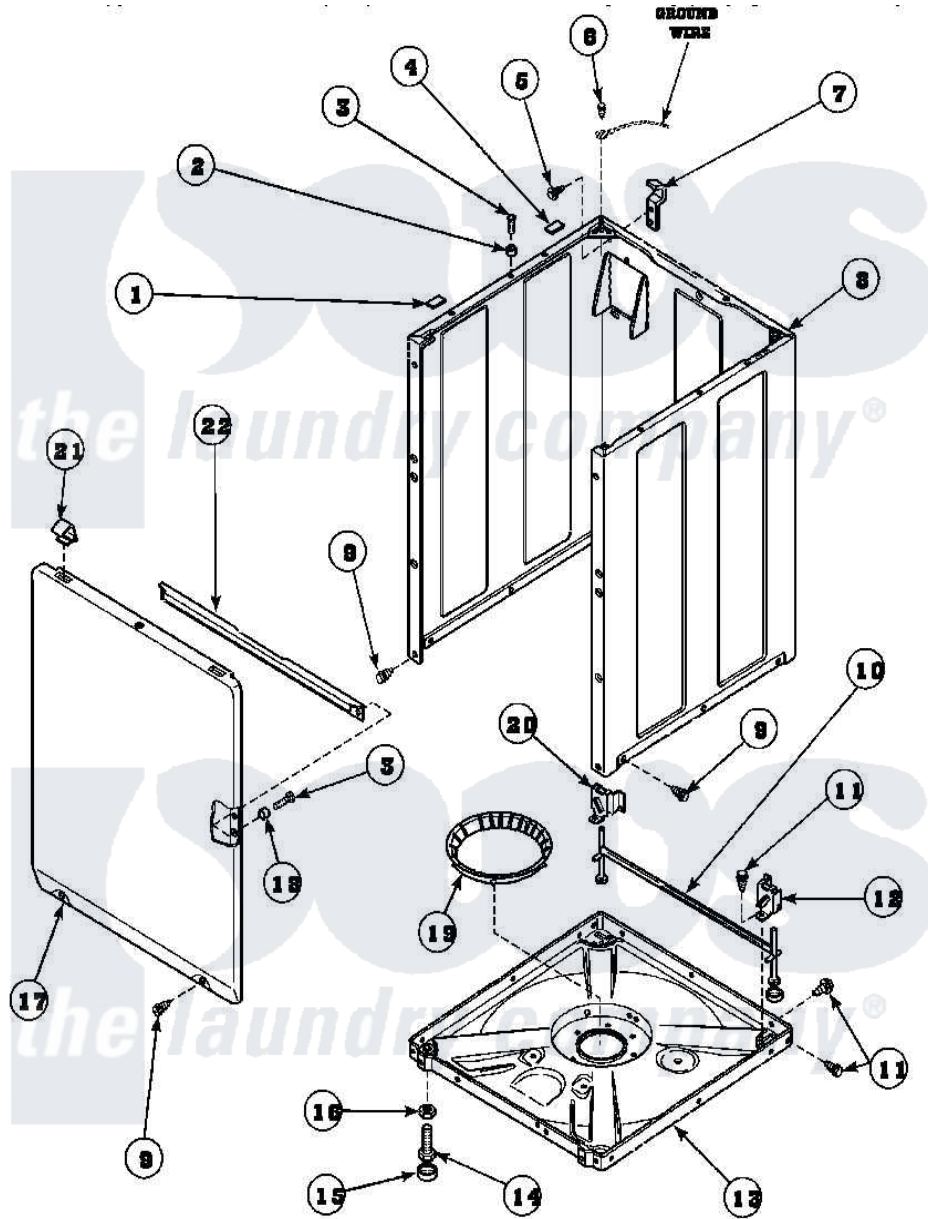

Amana AWM593W2 (BOM: PAWM593W2) 07 - FRONT PANEL, BASE ASSY AND CABINET ASSY

Amana Residential Amana AWM593W2 (BOM: PAWM593W2) Washer Parts Parts Diagram 07 - FRONT PANEL, BASE ASSY AND CABINET ASSY
 Click on the part number to view part

Item	Original Part Number	Replaced By	Status	Part Description
1	Y56128			Pad, Bumper
2	56079	505187		Locator, Panel
3	32671	Y014874		Screw, Idler Arm And Sleeve
4	36226			Pad, Bumper .25
5	34499		Not Available	SCREW, No.10B X 1/4 TAP IN HX
6	23962	W10116760		Screw
7	Y27103			Hinge, Hold-Down Lug
8	34475P		Not Available	CABINET
9	27196	27001200		Screw
10	34443			Assembly, Leg And Stabilizer
11	35148		Not Available	SCREW, 1/4-14 X 3/8 HX HD
12	36036		Not Available	BRACKET, SLL-RIGHT
13	36599P			Assembly Nut/ Leg Base
"	34434P			Assembly Nut/Leg Base

14	Y34319	22003428	Leg, Adjustable
15	34318	40016001	Foot, Rubber
16	Y21899	40038101	Nut, Leg
17	34656P		Not Available
			NOT GOOD No. SEE NOTE PNL, FRONT
18	28102		Locator, Panel
19	36108		Not Available
			SNUBBER PAD & ISOLATOR
20	36037		Bracket, SII-Left
21	35865		Clip, Hold-Down Front Panel
22	Y35097		Not Available
			BRACE, FRT PNL