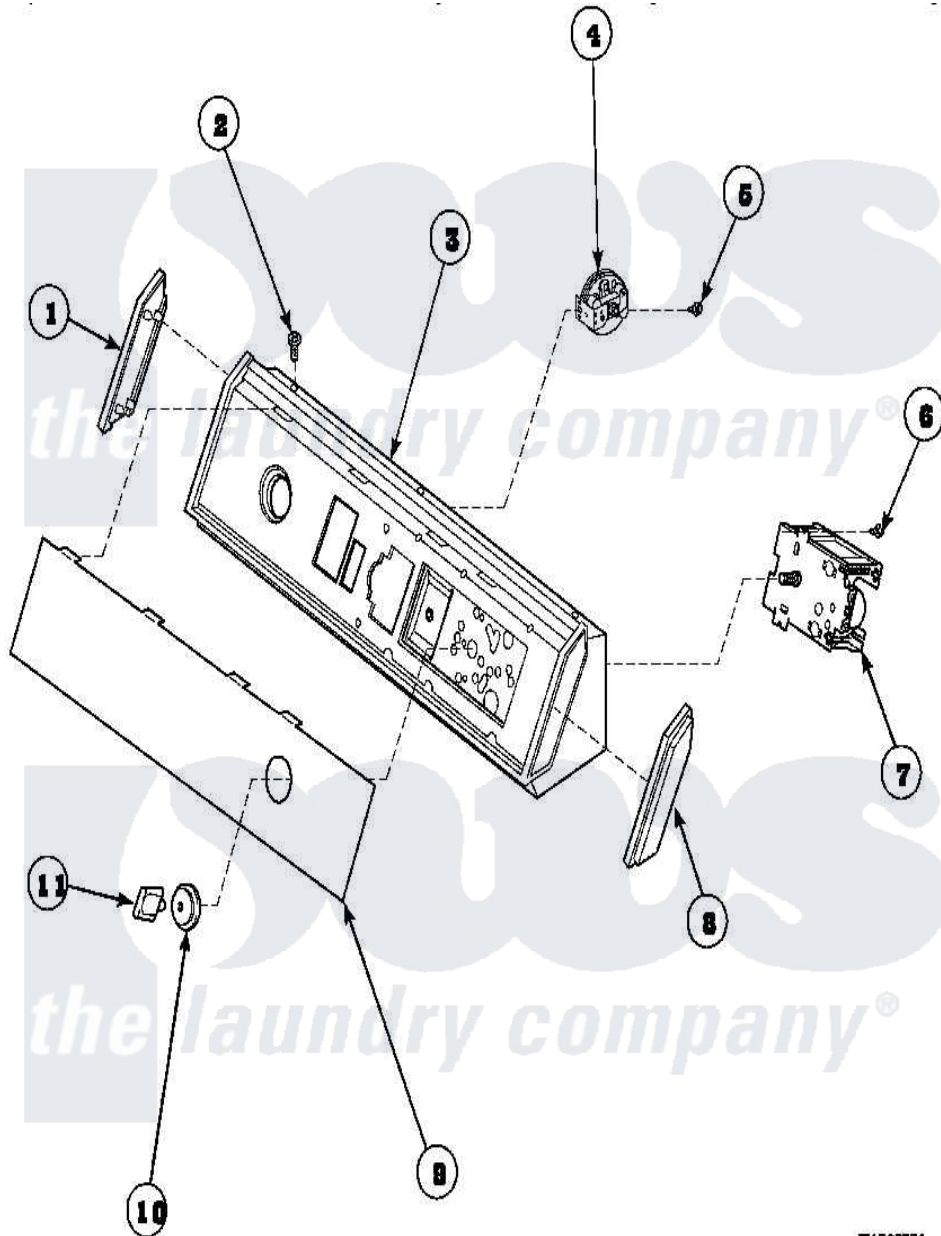

**Amana AWM593W2 (BOM: PAWM593W2) 08 - GRAPHIC PANEL,  
CONTROL HOOD AND CONTROLS**

W170P22A

Amana Residential Amana AWM593W2 (BOM: PAWM593W2) Washer Parts Parts Diagram 08 - GRAPHIC PANEL,  
CONTROL HOOD AND CONTROLS  
Click on the part number to view part

Item	Original Part Number	Replaced By	Status	Part Description
2	31752		Not Available	SCREW, No.8ABX3/4 POZIDRI
5	<a href="#">31260</a>			Screw, No.8 X 3/8 Ind H
6	23962	<a href="#">W10116760</a>		Screw
10	33817		Not Available	ASSY, TIMER SKIRT-BLACK
11	<a href="#">33897</a>			Knob, Timer-Washer-Blac